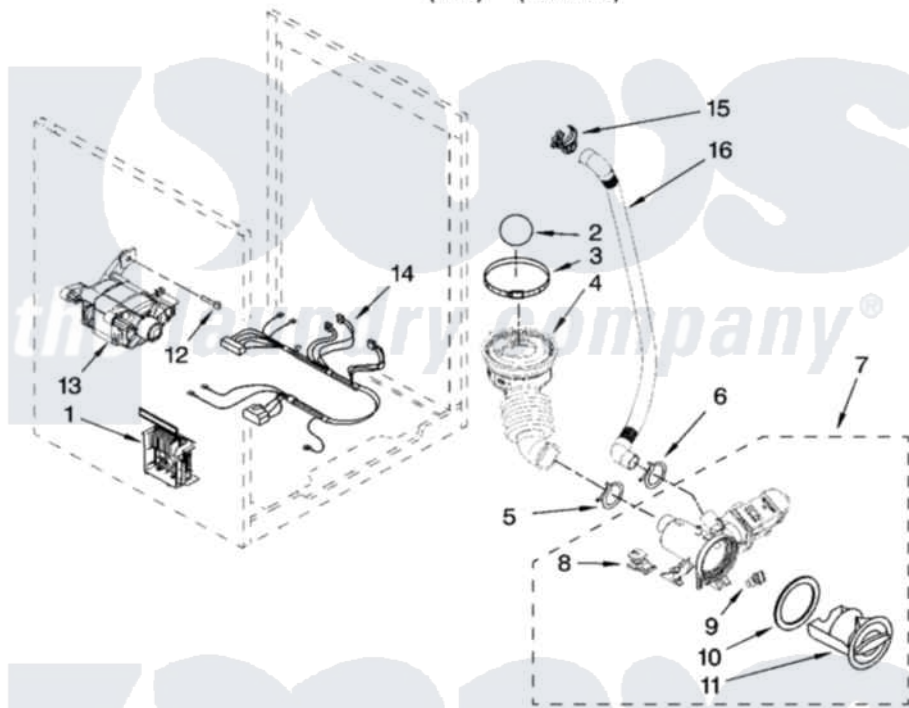

**Maytag MFW9800TQ0 06 - PUMP AND MOTOR PARTS, OPTIONAL PARTS
(NOT INCLUDED)**

PUMP AND MOTOR PARTS

For Models: MFW9800TQ0, MFW9800TK0
(White) (Pacific Blue)

W10157670

11

Maytag [Residential Maytag MFW9800TQ0 Washer Parts](#) Parts Diagram 06 - PUMP AND MOTOR PARTS,
OPTIONAL PARTS (NOT INCLUDED)
[Click on the part number to view part](#)

Item	Original Part Number	Replaced By	Status	Part Description
1	8182706			Control Unit
2	W10121657			Ball
3	8181734	696392		Hose Clamp
4	8181732			Hose, Tub To Pump
5	8181753	285655		Clamp, Hose
6	8181752	3367052		Clamp, Hose
7	8182821	280187		Pump-Water
8	8182820			Grommet, Damper
9	8182816			Grommet, Damper
10	8181736			Seal, Filter Cap
11	8183027			Cap, Filter
12	W10128585			Bolt, Motor
13	8182793			Motor, Drive
14	8183035	W10137867		Harns-Wire
15	8182209			Retainer, Drain Hose