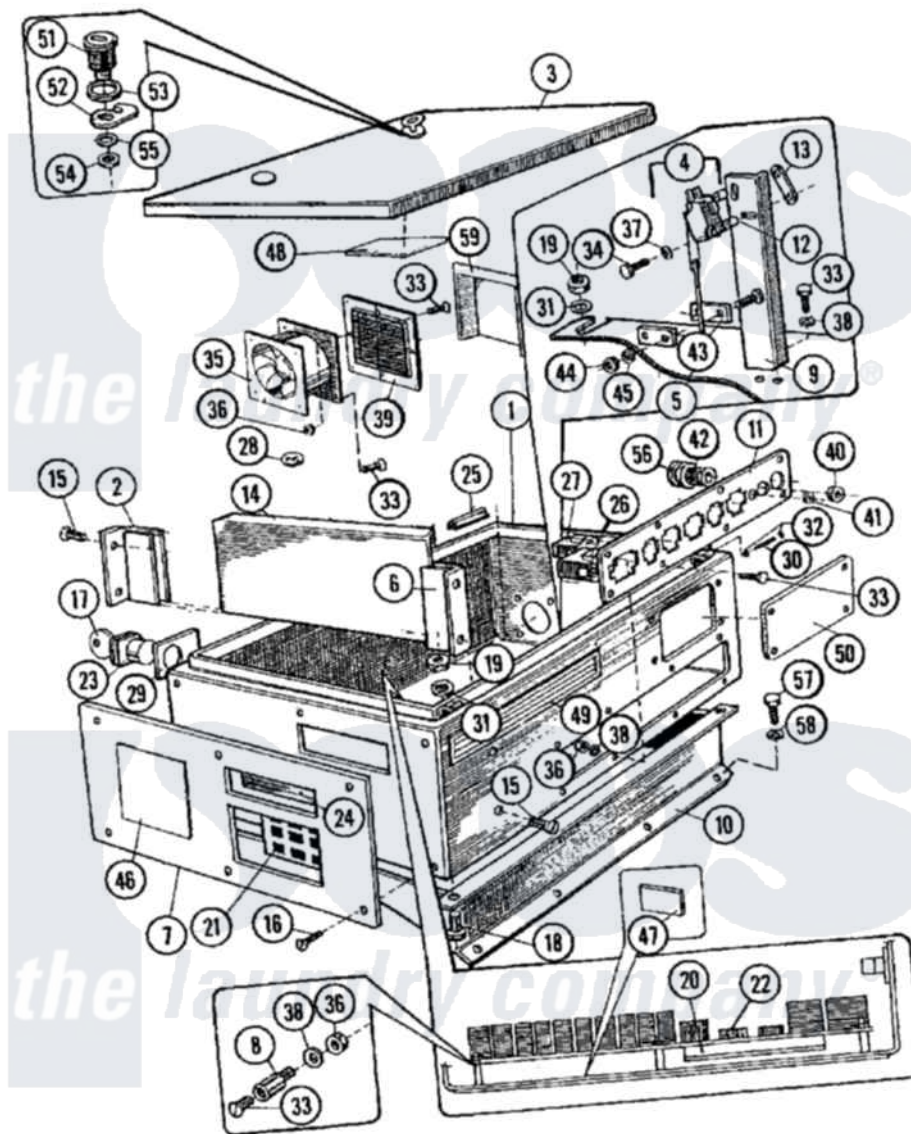

Maytag MFX100PAVS 03 - CONTROL PANEL

Maytag [Residential Maytag MFX100PAVS Washer Parts](#) Parts Diagram 03 - CONTROL PANEL
 Click on the part number to view part

Item	Original Part Number	Replaced By	Status	Part Description
001	NLA		Not Available	BOX, MICROPROCESSOR
002	23001684			Holder, Screening Plate
003	NLA		Not Available	COVER, BOX (COMPLETE)
004	23002077			Switch, Out Of Balance
005	23002158			Plate, Mounting
006	23001685			Holder, Screening Plate
007	23002159			Plate, Facia
008	23002084			Holder, Programmer
009	23002160			Holder, Vibration Switch
010	23002085			Support, Control Box
011	NLA		Not Available	HOLDER, TERMINAL BOARD
012	23002086			Washer, Microswitch
013	23001805			Nut, Microswitch
014	NLA		Not Available	PLATE, SCREENING
015	23002162			Bolt
016	NLA		Not Available	BOLT (M4X15)