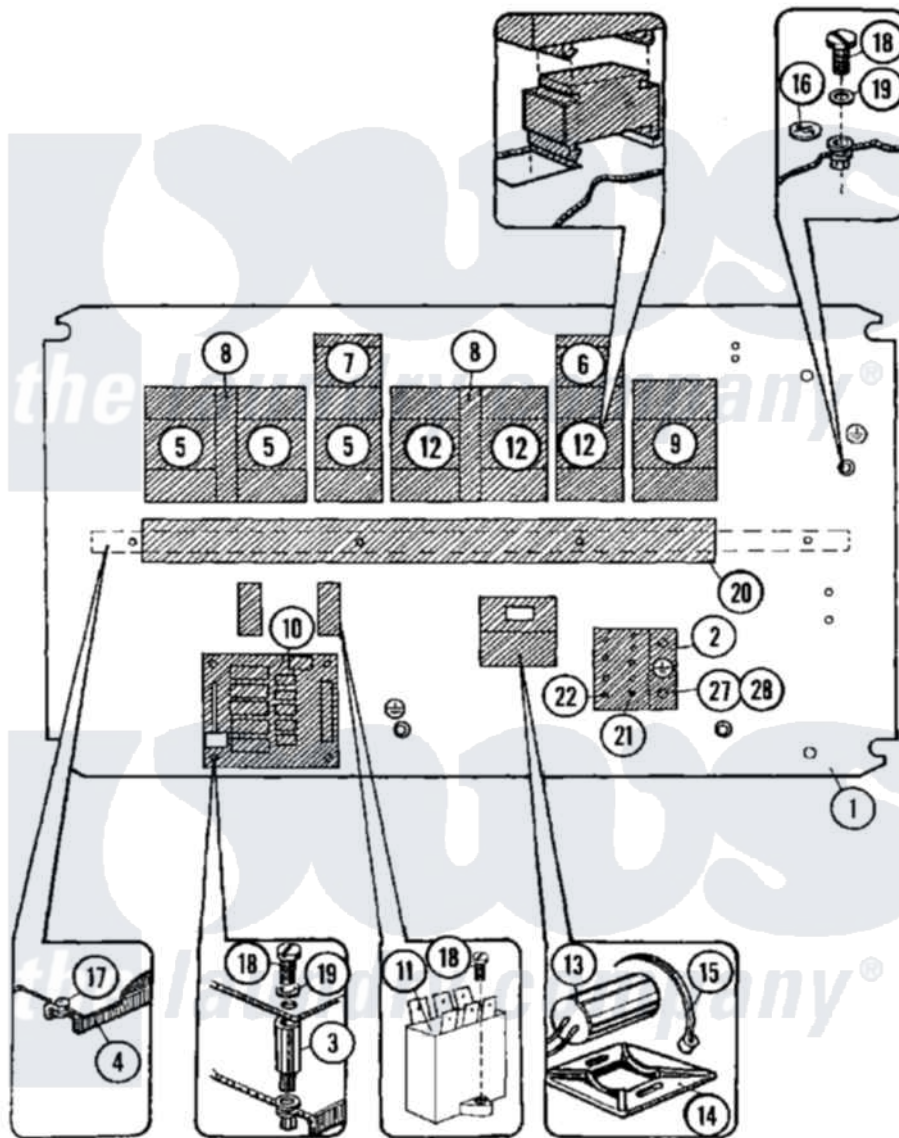

Maytag MFX100PAVS 04 - MAIN CONTROL

Maytag [Residential Maytag MFX100PAVS Washer Parts](#) Parts Diagram 04 - MAIN CONTROL
 Click on the part number to view part

Item	Original Part Number	Replaced By	Status	Part Description
001	23002082			Plate, Ele. Component Mounting
002	23002099			Cube, Earth
003	23002084			Holder, Programmer
004	23001716			Support, Mounting Plate
005	23001101	23003751		Contactor Lc1 D12
006	23001106			Relay, Thermal Overload
"	23001108			Relay, Thermal Overload
007	23001105	23003761		Overload Relay LR2D
"	23001108			Relay, Thermal Overload
"	23002101	23003757		Overload Relay 5.5-8A
"	23002105			Relay, Overload
008	23001119	23003762		Mechanical Interlock
009	23002104			Breaker, Circuit
010	23001718			Board, Additional
011	23001518			SERIES 15 - NO LONGER NEEDED

"	NLA	Not Available	FILTER, NET
012	23001102		Contactor
013	NLA	Not Available	CONDENSOR
014	23002048		Cushion, Self-Adhesive
015	23001720		Binder, Cable
016	NLA	Not Available	LABEL, EARTH
017	23001461		Rivets, Blind
018	23001361		Bolt
019	23001056		Ring, Shaft Locking
020	23002103		Trough, Cable
021	23001609	23002721	Screw
"	23002111	23001013	Lock Washer External Teeth M4
"	23002129		Washer
022	23001157		Bolt
"	23001643	23002424	Washer M6.4
"	23001734	23002425	Locker Washer M6
023	NLA	Not Available	LABELS, DESCRIPTION