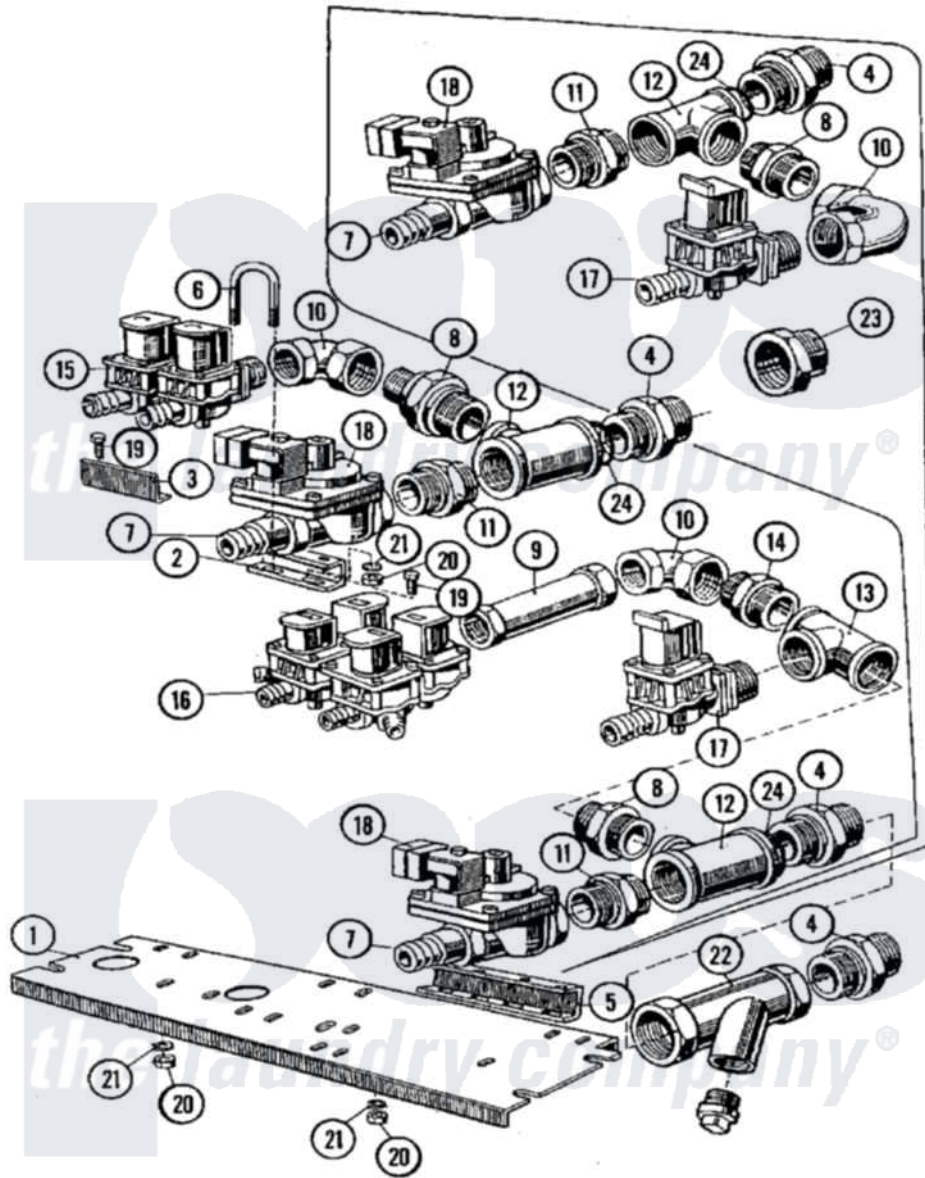

Maytag MFX100PAVS 05 - WATER VALVE ASSEMBLY

Maytag Residential Maytag MFX100PAVS Washer Parts Parts Diagram 05 - WATER VALVE ASSEMBLY
 Click on the part number to view part

Item	Original Part Number	Replaced By	Status	Part Description
001	23002059			Support, Inlet Valve
002	23002060			Holder, Inlet Valve
003	23002061			Bracket
004	23002068			Adapter
005	23002063			Holder, Inlet Valve
006	23002064			Hook, Mounting
007	23002045			Coupling, Pipe
008	23002065			Adapter, Reduce
009	23002066			Tube, Extension
010	23001756			Elbow
011	23002068			Adapter
012	23002069			T-Part
013	23001485			Tee, 3/4" Pipe Thread
014	23001482			Connection
015	23002070			Valve, Inlet
016	23001755			Valve, Inlet

"	24001121		Kit, Valve Repair
017	23002071		Valve, Inlet
"	23003693		Diaphragm, Valve
"	NLA	Not Available	COIN VAULT, PD CANADA (WHT)
018	23002072	23002762	Valve
019	23001026		Bolt
020	23001034	Not Available	NUT (M6)
021	23001027		Washer
022	23002156		Filter
023	NLA	Not Available	ADAPTER
024	NLA	Not Available	WASHER