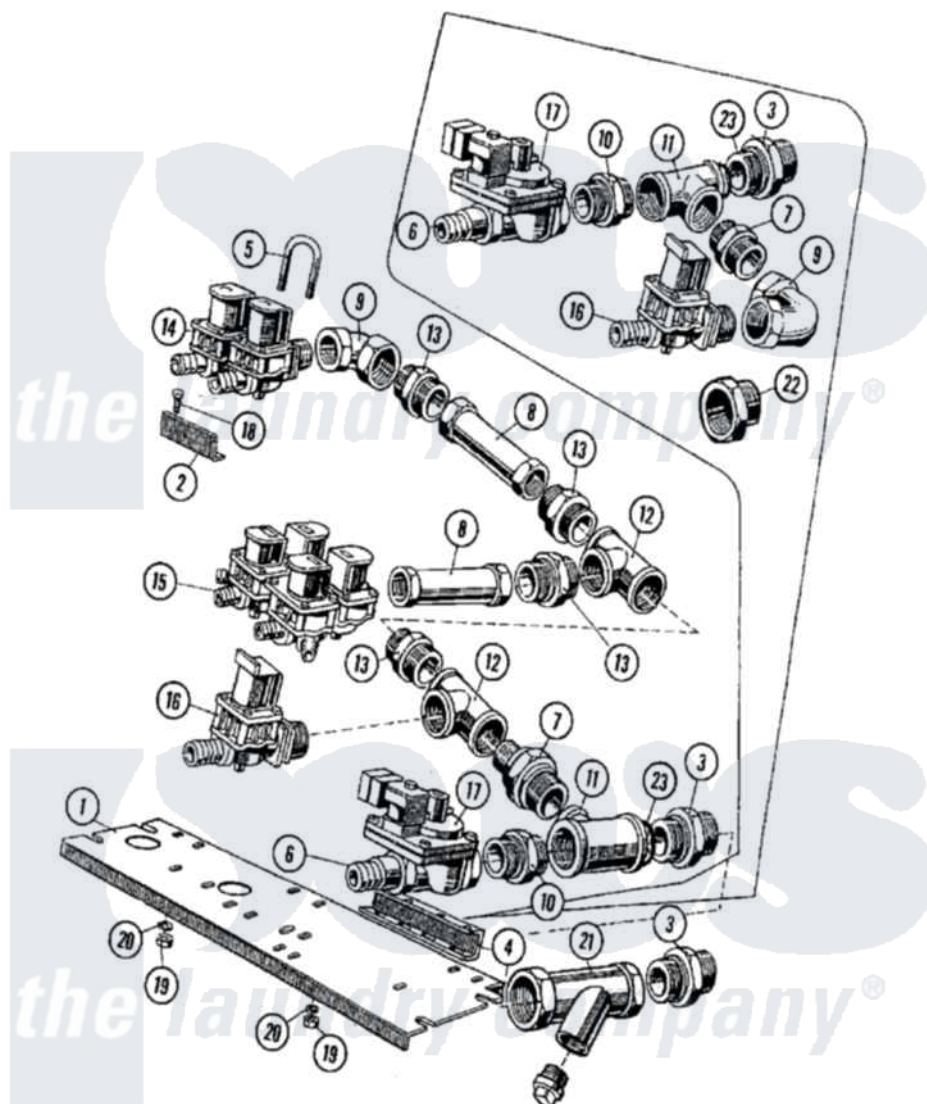

# Maytag MFX100PAVS 06 - WATER VALVE ASSEMBLY (TWO WATERS)

Maytag Residential Maytag MFX100PAVS Washer Parts Parts Diagram 06 - WATER VALVE ASSEMBLY (TWO WATERS)

[Click on the part number to view part](#)

Item	Original Part Number	Replaced By	Status	Part Description
001	<a href="#">23002059</a>			Support, Inlet Valve
002	<a href="#">23002061</a>			Bracket
003	<a href="#">23002068</a>			Adapter
004	<a href="#">23002063</a>			Holder, Inlet Valve
005	<a href="#">23002064</a>			Hook, Mounting
006	<a href="#">23002045</a>			Coupling, Pipe
007	<a href="#">23002065</a>			Adapter, Reduce
008	<a href="#">23001484</a>			Extension, Brass Pipe Thread
009	<a href="#">23001756</a>			Elbow
010	<a href="#">23002068</a>			Adapter
011	<a href="#">23002069</a>			T-Part
012	<a href="#">23001485</a>			Tee, 3/4" Pipe Thread
013	<a href="#">23001482</a>			Connection
014	<a href="#">23002070</a>			Valve, Inlet
015	<a href="#">23001755</a>			Valve, Inlet
"	<a href="#">24001121</a>			Kit, Valve Repair

016	<a href="#">23002071</a>		Valve, Inlet
017	23002072	<a href="#">23002762</a>	Valve
"	<a href="#">23003693</a>		Diaphragm, Valve
"	<a href="#">23003694</a>		Coil, Valve
018	NLA	Not Available	BOLT (M6X16)
019	23001034	Not Available	NUT (M6)
020	<a href="#">23001027</a>		Washer
021	<a href="#">23002156</a>		Filter
022	NLA	Not Available	ADAPTER
023	NLA	Not Available	WASHER