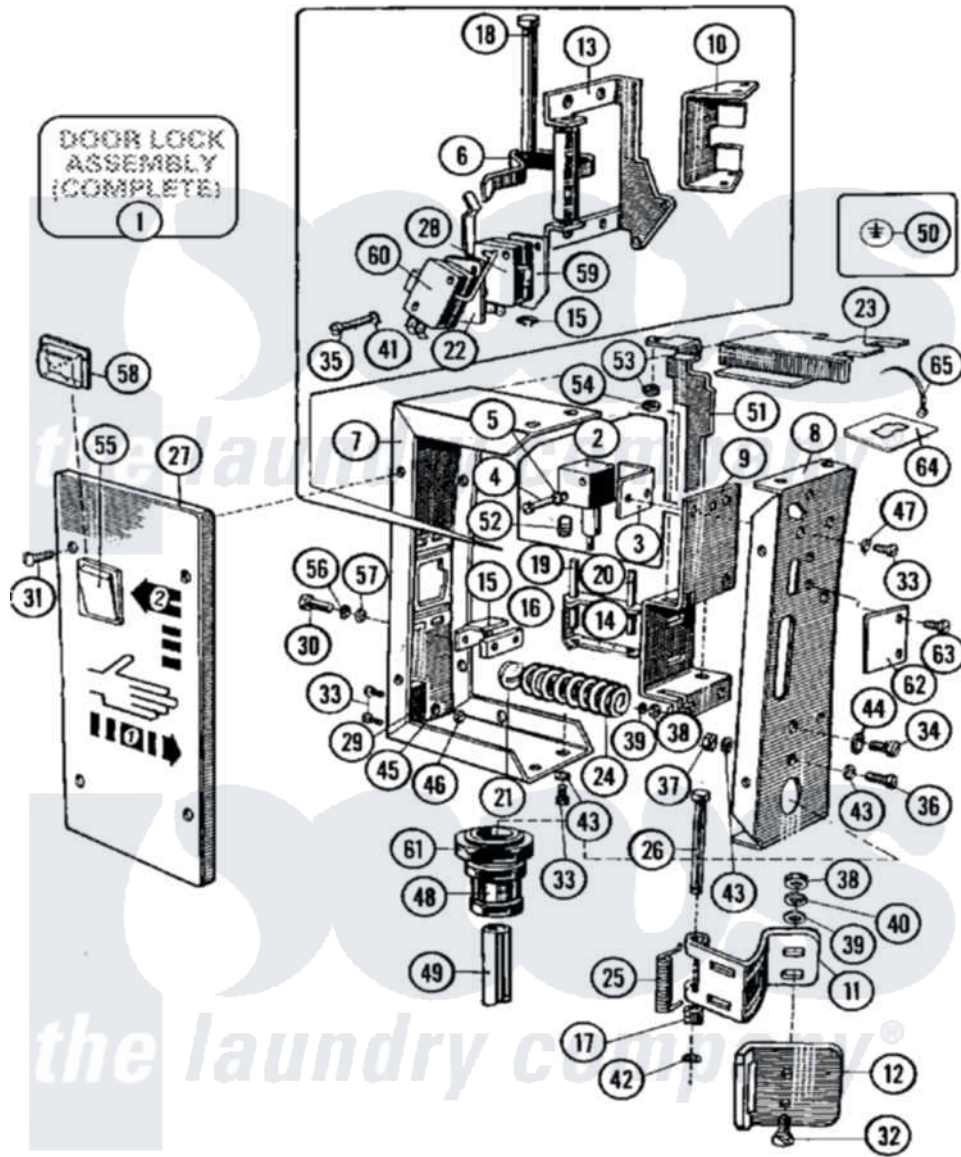

Maytag MFX100PAVS 07 - DOOR LOCK ASSEMBLY

Maytag Residential Maytag MFX100PAVS Washer Parts Parts Diagram 07 - DOOR LOCK ASSEMBLY
 Click on the part number to view part

Item	Original Part Number	Replaced By	Status	Part Description
001	23001936			Doorlock Assembly
002	23001945			Coil, Electrical
003	23001946			Bracket, Coil
004	23001134			Bolt
005	23002125			Washer, Spring
006	23001947			Hinge, Locking
007	23001948			Frame, Doorlock
008	NLA		Not Available	SIDEPLATE, DOORLOCK FRAME
009	NLA		Not Available	SUPPORT, MOUNTING
010	23001951			Handle, Locking
011	23001952			Handle, Opening
012	23001443			Plate, Handle
013	NLA		Not Available	SUPPORT, MICROSWITCH
014	23001954			Rail, Spring Guide
015	23001955			Bracket, Adjustment
016	23001957			Washer, Square