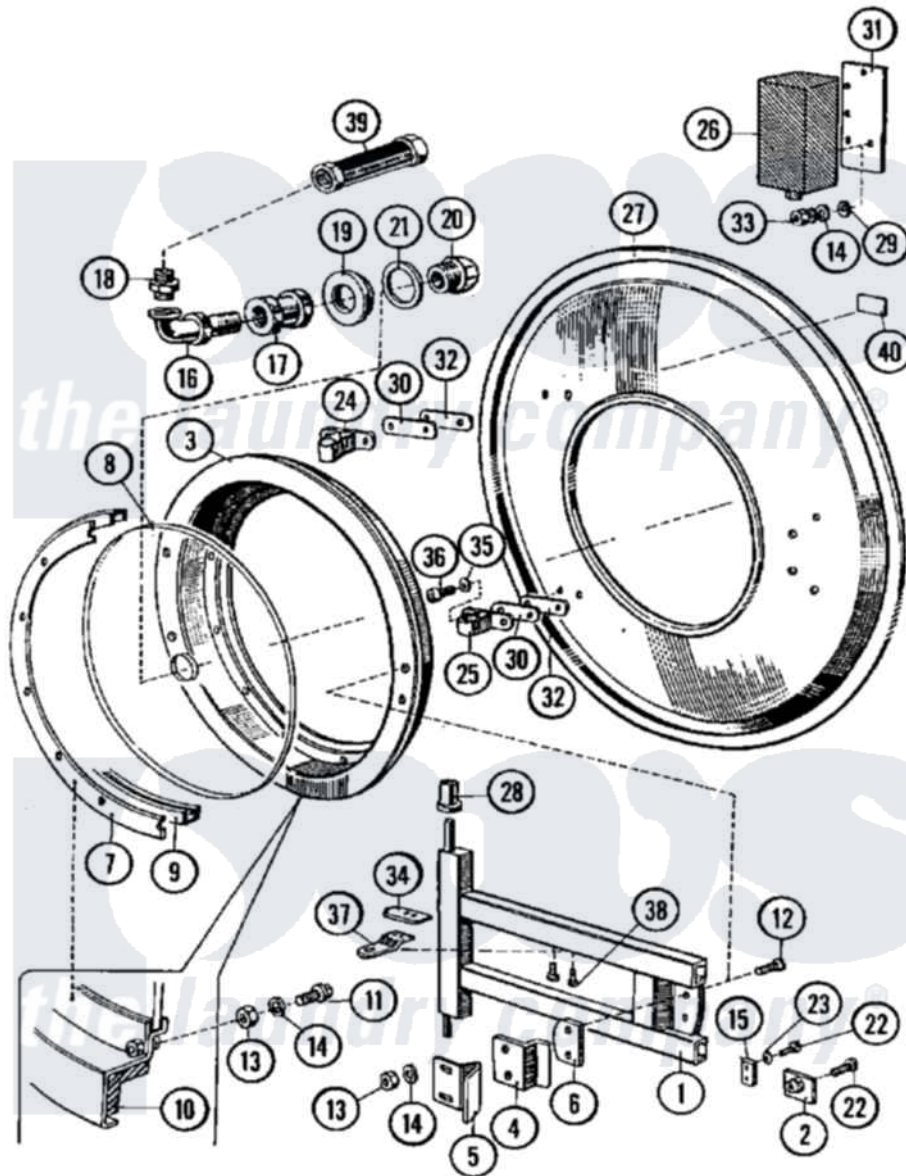

Maytag MFX100PAVS 08 - DOOR

Maytag [Residential Maytag MFX100PAVS Washer Parts](#) Parts Diagram 08 - DOOR
 Click on the part number to view part

Item	Original Part Number	Replaced By	Status	Part Description
001	23001916			Frame, Door
002	NLA		Not Available	NUT, FRAME
003	23001918			Door, Loading
004	23001919			Latch, Door
005	23001920			Cover
006	23001921			Washer
007	23001922			Shim
008	23001923			Doorglass
009	23001924			Gasket, Glass
010	23001925			Doorseal
011	NLA		Not Available	SCREW (M6X10)
012	23001374	23002462		Screw Lu
013	23001677			Nut
014	23001158			Lockwasher
015	23001668			Contact, Magnetic
016	23001624			Connection, Elbow

017	23001625		Adapter, Doorshower Fitting
018	23001623		Adapter, Hose Fitting
019	23001626		Washer, Shower
020	23001628		Shower, Door
021	23001931		O-Ring
022	23001932		Bolt
023	23001670		Washer
024	23001934		Hinge
025	23001935		Hinge
026	23001936		Doorlock Assembly
027	23001937		Shield, Front
028	23001938		Adapter, Hinge
029	23001643	23002424	Washer M6.4
030	23001939		Shim, Hinge
031	NLA	Not Available	SHIM, DOORLOCK
032	23001941		Washer, Hinge
033	23001641	23002461	Screw
034	23001034	Not Available	NUT (M6)
035	23001631	23002727	Washer Lu
036	23001602		Bolt, Lentil Cup
037	23001622		Shower, Support Door
038	NLA	Not Available	BOLT (M6X12)
039	23001630		Hose, Water Inlet
040	23002124	Not Available	LABEL, HEAT WARNING