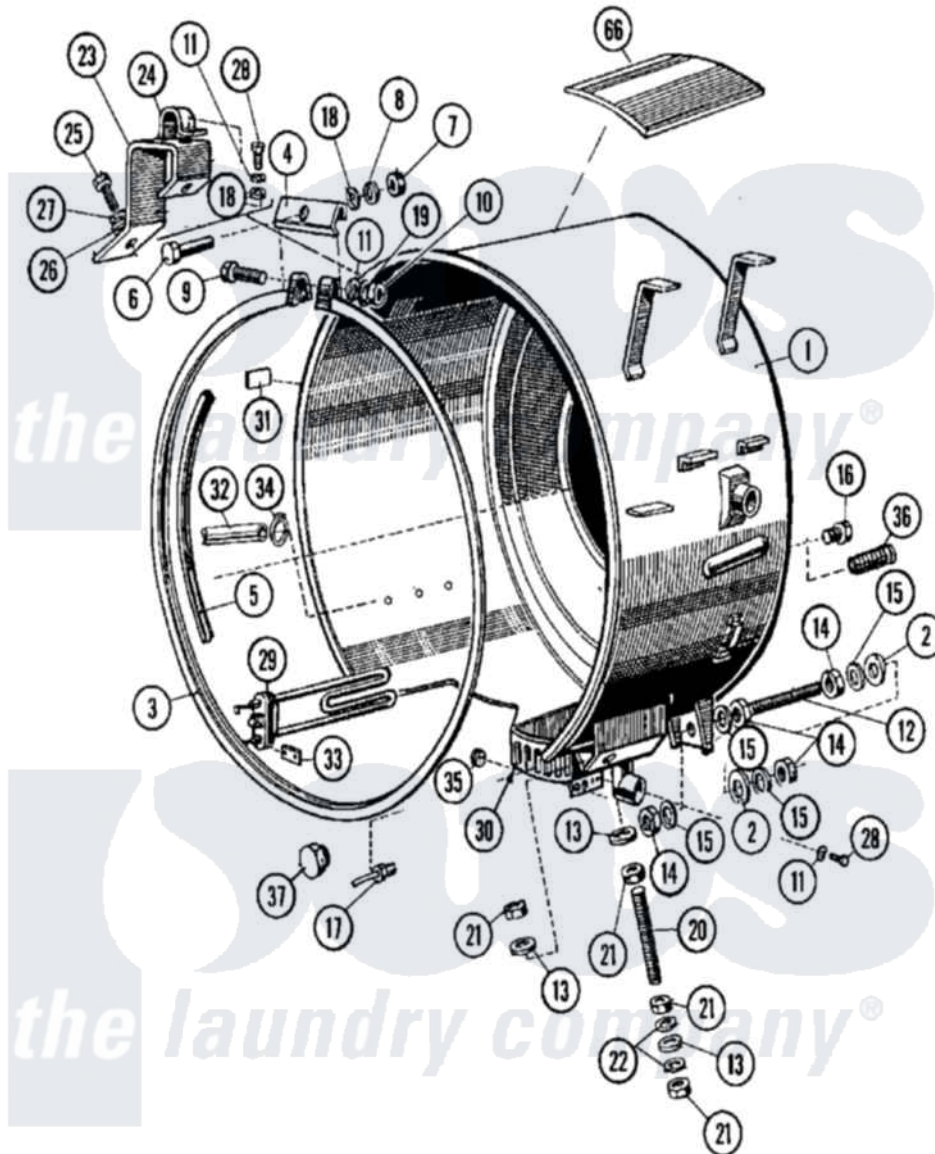

Maytag MFX100PAVS 09 - OUTER SHELL ASSEMBLY

Maytag Residential Maytag MFX100PAVS Washer Parts Parts Diagram 09 - OUTER SHELL ASSEMBLY
 Click on the part number to view part

Item	Original Part Number	Replaced By	Status	Part Description
001	23001827			Tub
"	NLA		Not Available	TUB
002	23001292			Washer
003	NLA		Not Available	RING, FRONT SHIELD FASTENING
004	NLA		Not Available	RING, COVER FASTENING
005	23001591			Seal, Front Shield
006	NLA		Not Available	BOLT (M5X30)
007	23001597			Nut
008	23001640	23004485		Lock Washer M5
009	NLA		Not Available	BOLT (M6X60)
010	23001034		Not Available	NUT (M6)
011	23001309			Washer Lu
012	NLA		Not Available	BACKSCREW, TUB ADJUSTING
013	23001757			Washer
014	23001303			Nut

015	23001419		Lockwasher
016	23001604	23002480	Plug
017	23001073		Sensor, Temperature
018	23001158		Lockwasher
019	23002128		Washer, Spring
020	NLA	Not Available	FRONTSCREW, TUB ADJUSTING
021	NLA	Not Available	NUT (M16)
022	23001757		Washer
023	NLA	Not Available	SUPPORT, RINSE HOSE
024	NLA	Not Available	CLAMP, RINSE HOSE
025	NLA	Not Available	BOLT (M8X16)
026	NLA	Not Available	WASHER (8.4)
027	23001265		Washer
028	23001157		Bolt
029	23002191		Element, Heating 80Lb
030	23002196		Protector, Cable
031	NLA	Not Available	LABEL, ``HEAT WARNING``
032	23002193		Small Chemical Hose D10/14
033	NLA	Not Available	CONNECTION, HEATING ELEMENT
034	23001506	596669	Clamp, Manifold
035	23002197		Med. Strain Relief Nut
036	BLANK	Not Available	SOCKET
037	BLANK	Not Available	PLUG (3/4``)