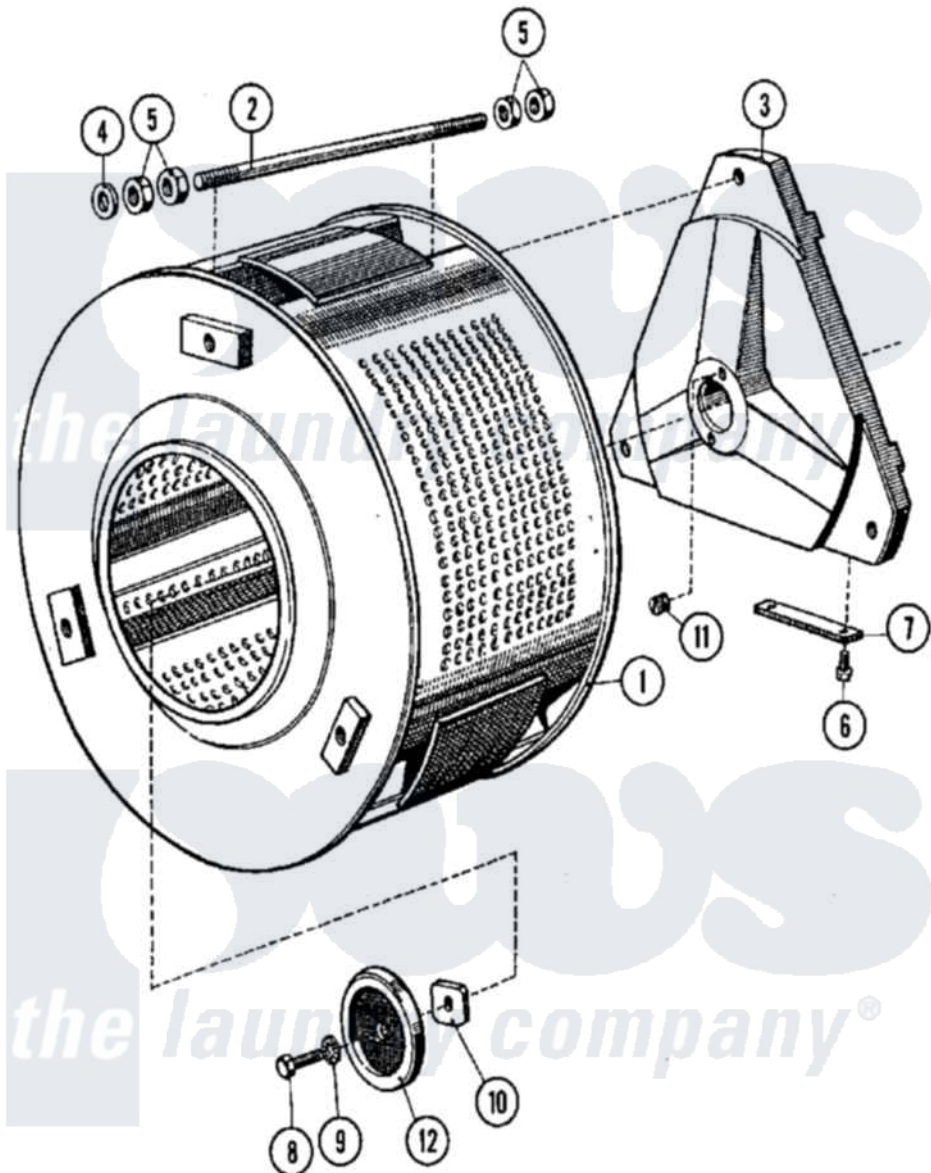

# Maytag MFX100PAVS 10 - INNER BASKET

Maytag Residential Maytag MFX100PAVS Washer Parts Parts Diagram 10 - INNER BASKET  
 Click on the part number to view part

Item	Original Part Number	Replaced By	Status	Part Description
001	<a href="#">23001813</a>			Drum, Inner
"	<a href="#">23001814</a>			Drum, Inner
002	<a href="#">23001815</a>			Rod, Reinforcement Drum
"	<a href="#">23001816</a>			Rod, Reinforcement Drum
003	NLA		Not Available	SHAFT, REINFORCEMENT (MAIN)
004	<a href="#">23001818</a>			Washer
005	<a href="#">23001819</a>			Nut
006	<a href="#">23001820</a>			Bolt
007	<a href="#">23001821</a>			Washer, Square
008	<a href="#">23001822</a>			Bolt
009	<a href="#">23001823</a>			Washer, Spring
010	<a href="#">23001824</a>			Washer, Inner Drum
011	<a href="#">23001825</a>			Screw, Blinded
012	<a href="#">23001826</a>			Cover, Main Shaft