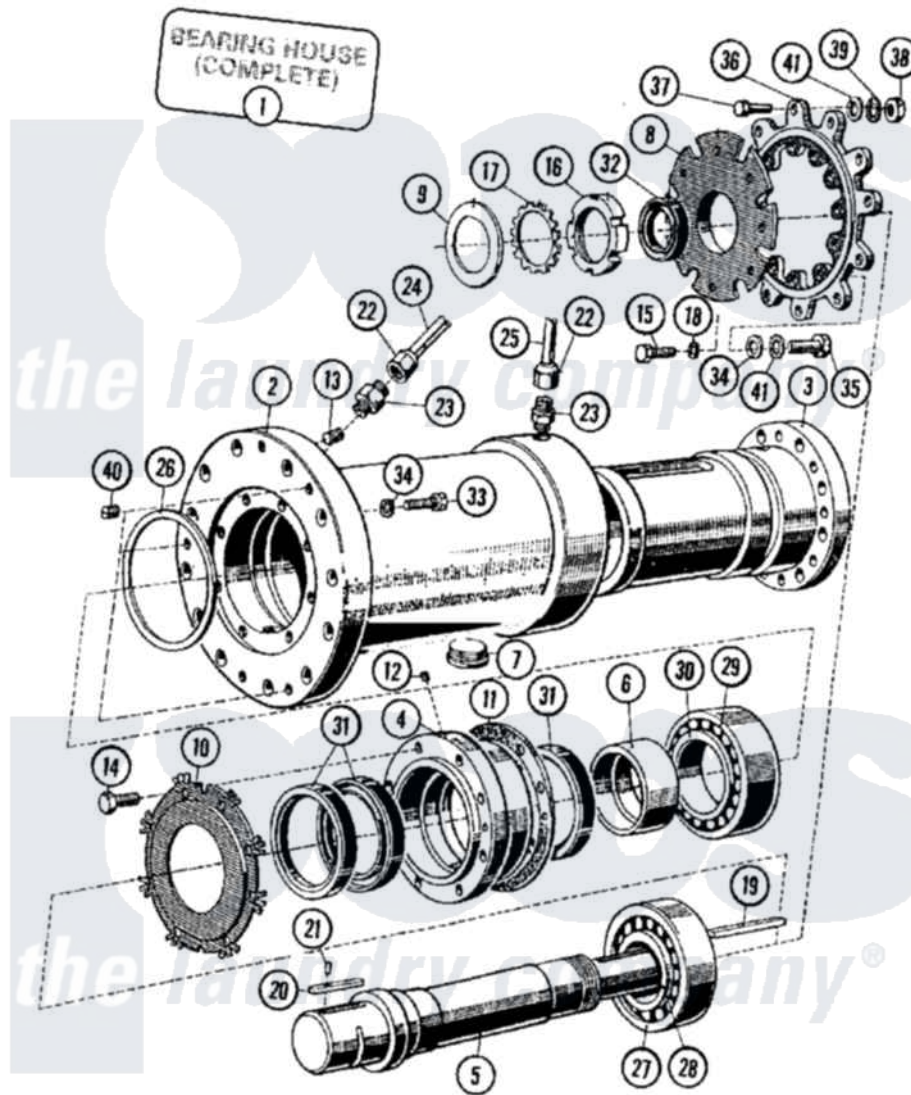

# Maytag MFX100PAVS 11 - BEARING ASSEMBLY

Maytag Residential Maytag MFX100PAVS Washer Parts Parts Diagram 11 - BEARING ASSEMBLY  
 Click on the part number to view part

Item	Original Part Number	Replaced By	Status	Part Description
001	<a href="#">23001852</a>			House, Bearing
002	<a href="#">23001853</a>			House, Bearing
003	<a href="#">23001854</a>			Holder, Bearing
004	<a href="#">23001855</a>			Holder, Seal
005	<a href="#">23001856</a>			Shaft, Main
006	<a href="#">23001857</a>			Ring, Sealing
007	NLA		Not Available	NUT, BLINDING
008	NLA		Not Available	LID, BEARING HOUSE REAR
009	NLA		Not Available	RING, DISTANCE
010	NLA		Not Available	COVER, FRONT
011	23001862	<a href="#">23003201</a>		Sealing
012	<a href="#">23001290</a>			Screw, Allen Set
013	NLA		Not Available	SCREW, BLIND (M10X10)
014	<a href="#">23001305</a>			Bolt M8x25
015	<a href="#">23001662</a>			Bolt
016	<a href="#">23001867</a>			Ring, Fastening