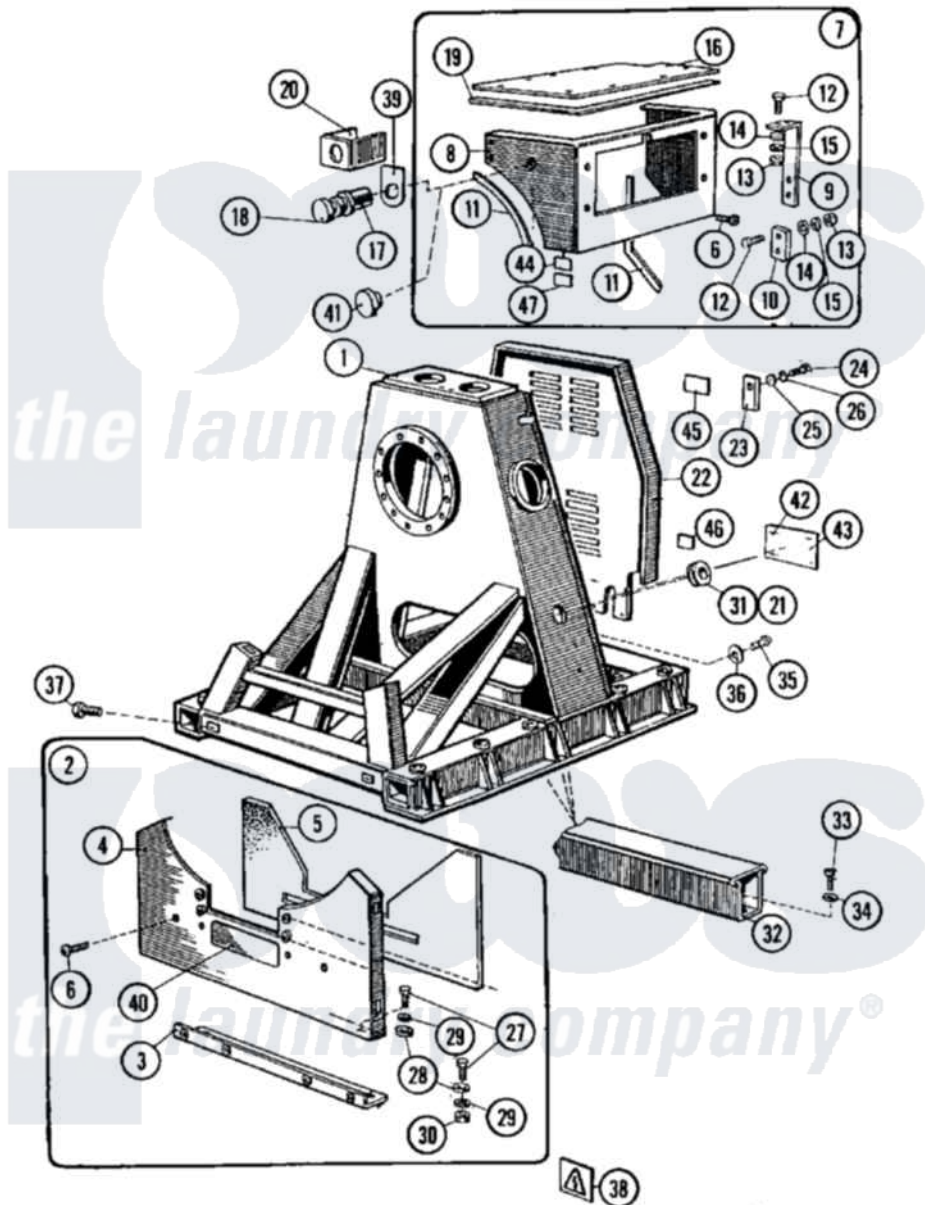

Maytag MFX100PAVS 14 - FRAME & COVER ASSEMBLY

Maytag Residential Maytag MFX100PAVS Washer Parts Parts Diagram 14 - FRAME & COVER ASSEMBLY
 Click on the part number to view part

Item	Original Part Number	Replaced By	Status	Part Description
001	23001763			Frame
002	23001765			Front Panel Assembly
003	NLA		Not Available	SUPPORT, FRONT PANEL
004	23001767			Panel, Front
005	NLA		Not Available	SHEET, ANTIVIBRATION
006	23001749			Screw
007	23001769			Soap Box Cover Assembly
008	NLA		Not Available	PLATE, SOAP BOX COVER
009	NLA		Not Available	HOLDER, READ RELAY
010	23001566			Switch, Magnetic
011	23001088	23002473		Rubber, Protective
012	NLA		Not Available	BOLT (M3X12)
013	23001053			Nut
014	23001056			Ring, Shaft Locking
015	23001054			Washer, Locking
016	NLA		Not Available	LID, SOAP BOX COVER

017	23001075	23002331	Contactora, Central Stop
018	23001078	23002331	Contactora, Central Stop
019	23001567		Sheet, Anti-Vibration
020	23001774		Cover, Emergency Stop
021	23002212		Bushing Nut
022	NLA	Not Available	COVER-REAR
023	NLA	Not Available	CLAMP, REAR COVER
024	NLA	Not Available	BOLT (M6X12)
025	23001580		Washer
026	23001582		Washer
027	23001264		Bolt M8x20
028	23001263		Washer
029	23001265		Washer
030	23001266		Nut M8
031	23002211		Swivel, Cable
032	23001551		Gutter, Cable
033	23001361		Bolt
034	23001056		Ring, Shaft Locking
035	23001552		Rivet, Blind
036	23001550		Sticker, Service Warning
037	23001555		Bolt
038	NLA	Not Available	LABEL (ELECTRIC HEATING)
039	23001093		Shield, Emergency Stop
040	23002185		Shield, Primus
041	BLANK	Not Available	PACKING, MULTI-PURPOSE
042	23002187		Bolt, Firing
043	NLA	Not Available	COVER, STEAM INLET
044	23002190	Not Available	LABEL, ENGLISH
045	23001550		Sticker, Service Warning
046	NLA	Not Available	LABEL, STEAM
047	23001550		Sticker, Service Warning