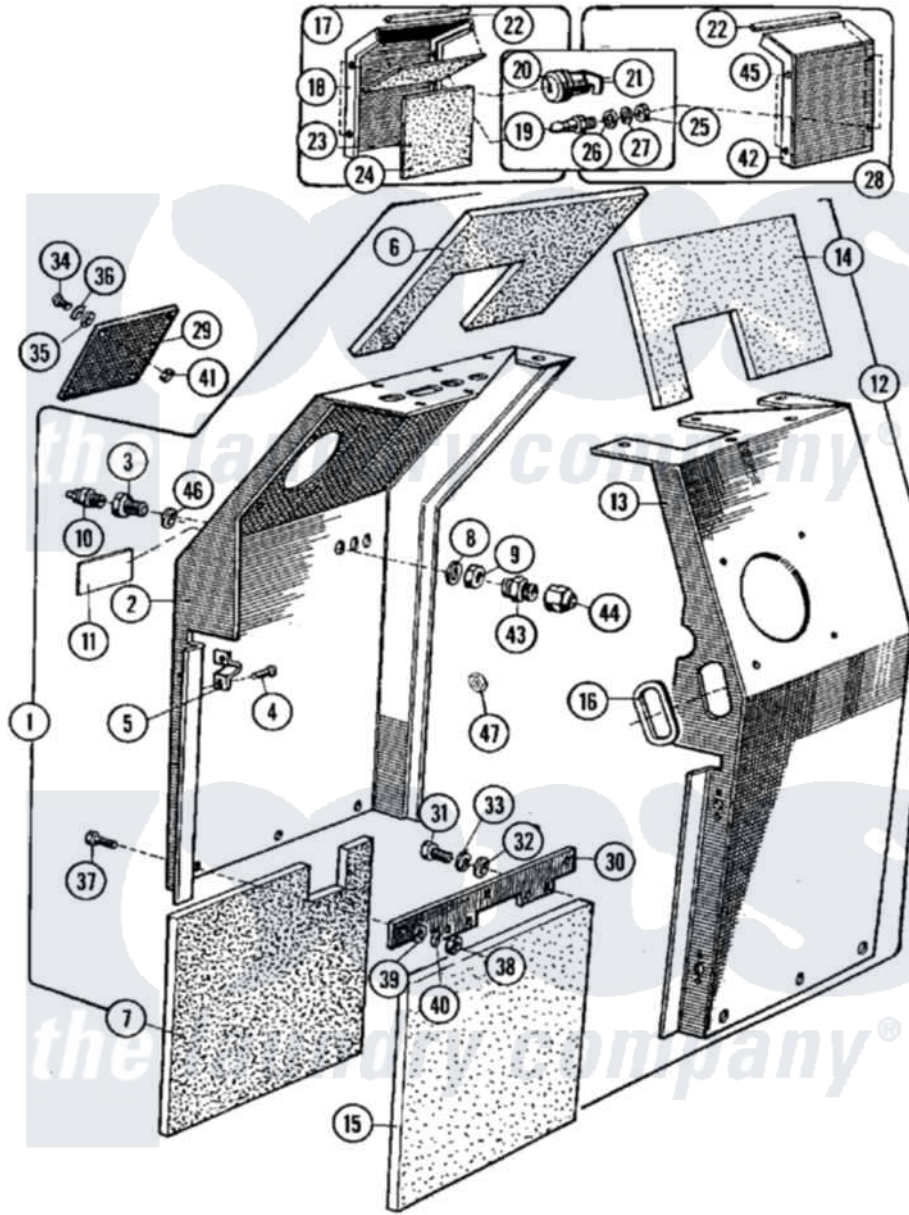

Maytag MFX100PAVS 15 - SIDE PANEL

Maytag [Residential Maytag MFX100PAVS Washer Parts](#) Parts Diagram 15 - SIDE PANEL
 Click on the part number to view part

Item	Original Part Number	Replaced By	Status	Part Description
001	NLA		Not Available	PANEL, LEFT SIDE (BACK-COMP.)
002	NLA		Not Available	PANEL, LEFT SIDE (BACK)
003	23001726			Adaptor, Lubrication Nipple
004	23001033			Rivets, Blind Lu
005	23001032			Spring Clip
006	NLA		Not Available	SHEET, ANTIVIBRATION (I)
007	23001795			Sheet, Antivibration
008	NLA		Not Available	WASHER (17)
009	23001736			Nut
010	23001753			Nipple, Lubricating
011	NLA		Not Available	LABEL, LUBRICATING
012	NLA		Not Available	PANEL, RIGHT SIDE (BACK-COMP.)
013	NLA		Not Available	PANEL, RIGHT SIDE (BACK)
014	23002115			Sheet, Anti-Vibration
015	23002116			Sheet, Anti-Vibe-li 25.5"X15.5"

016	23001088	23002473		Rubber, Protective
017	NLA		Not Available	PANEL, LEFT SIDE (FRONT-COMP.)
018	23001803			Panel, Left Side Lu
019	23001332			Alignment Pin
020	23001583			Device, Locking
021	23001009			Hook, Lock
022	23001088	23002473		Rubber, Protective
023	23001567			Sheet, Anti-Vibration
024	23001567			Sheet, Anti-Vibration
025	23001334	8184504		Nut
026	23001708			Washer
027	23001333	23004485		Lock Washer M5
028	NLA		Not Available	PANEL, RIGHT SIDE (FRONT-COMP.)
029	23001805			Nut, Microswitch
030	23001806			Support, Side Panel
031	23001577			Bolt Lu
032	NLA		Not Available	WASHER (10.5)
033	23001400			Lock Washer, Spring
034	23001603			Bolt
035	23001580			Washer
036	23001582			Washer
037	23001264			Bolt M8x20
038	23001266			Nut M8
039	23001263			Washer
040	23001265			Washer
041	23001034		Not Available	NUT (M6)
042	NLA		Not Available	PANEL, RIGHT SIDE (FRONT)
043	23001737			Branch, Connecting
044	23001738			Nut, Traveling
045	23001007			Washer M21x27x1
046	BLANK		Not Available	WASHER
047	BLANK		Not Available	PLUG, UNIVERSAL