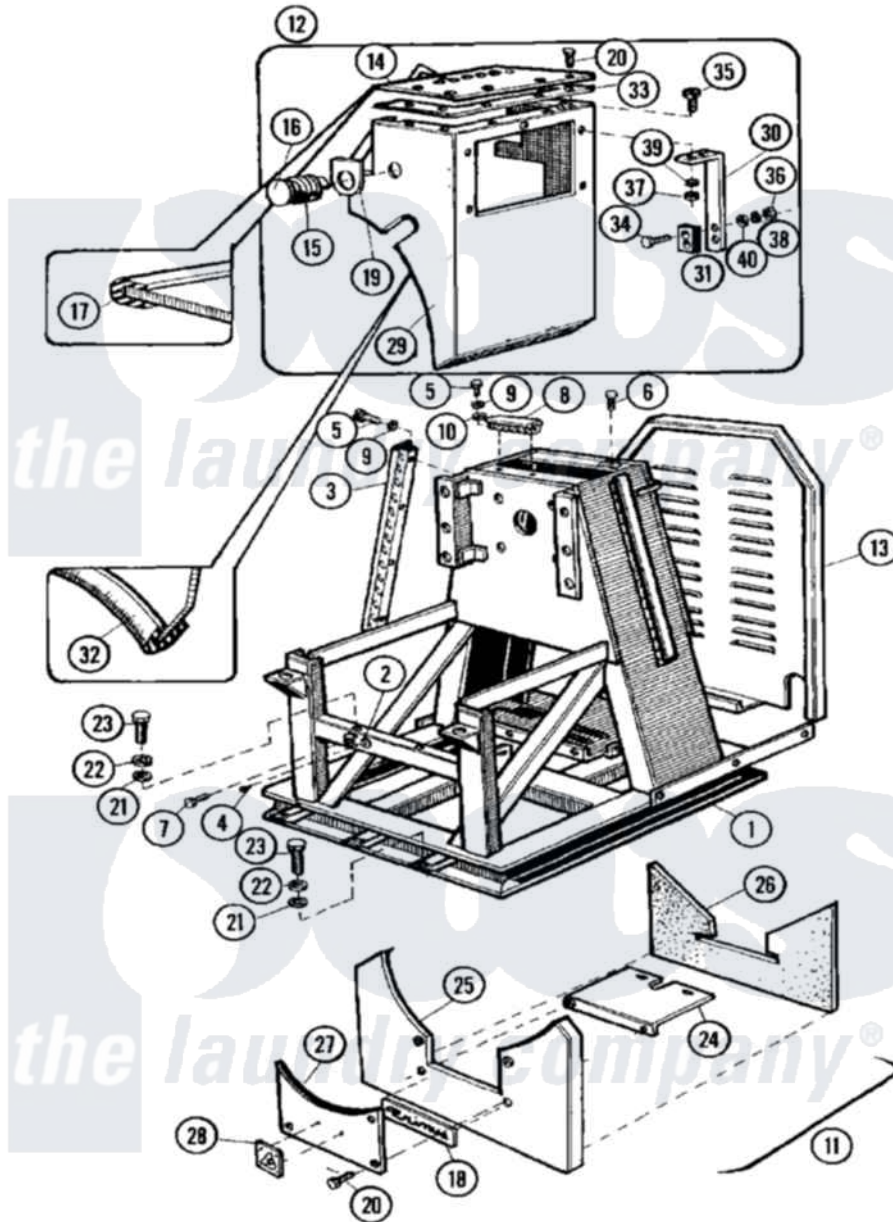

Maytag MFX50PNAVS 01 - FRAME & COVER ASSEMBLY

Maytag Residential Maytag MFX50PNAVS Washer Parts Parts Diagram 01 - FRAME & COVER ASSEMBLY
 Click on the part number to view part

Item	Original Part Number	Replaced By	Status	Part Description
001	23002224			Frame
002	23001550			Sticker, Service Warning
003	23001551			Gutter, Cable
004	23001552			Rivet, Blind
005	23001361			Bolt
006	23001157			Bolt
007	23001555			Bolt
008	23001551			Gutter, Cable
009	23001013			Lock Washer External Teeth M4
010	23001056			Ring, Shaft Locking
011	23002223			Front Panel Assembly
012	23002225			Soap Hopper Cover Assembly
013	23002226			Cover, Rear
014	23002227			Lid, Soap Box Cover
015	23001075	23002331		Contactor, Central Stop
016	23001078	23002331		Contactor, Central Stop

017	23001088	23002473	Rubber, Protective
018	23002185		Shield, Primus
019	NLA	Not Available	SHIELD, EMERGENCY STOP
020	23001374	23002462	Screw Lu
021	23001263		Washer
022	23001265		Washer
023	23001264		Bolt M8x20
024	23002228		Support, Front Panel
025	23002229		Panel, Front
026	NLA	Not Available	SHEET, ANTIVIBRATION
027	23002231		Cover
028	NLA	Not Available	LABEL (ELECTRIC HEATING)
029	NLA	Not Available	PLATE, SOAP BOX COVER
030	23002233		Holder, Rear Relay
031	23001566		Switch, Magnetic
032	23001088	23002473	Rubber, Protective
033	23001567		Sheet, Anti-Vibration
034	NLA	Not Available	BOLT (M3X12)
035	NLA	Not Available	SCREW (M4X10)
036	23001053		Nut
037	23001014		Nut M4
038	23001056		Ring, Shaft Locking
039	23001573		Washer
040	23001054		Washer, Locking