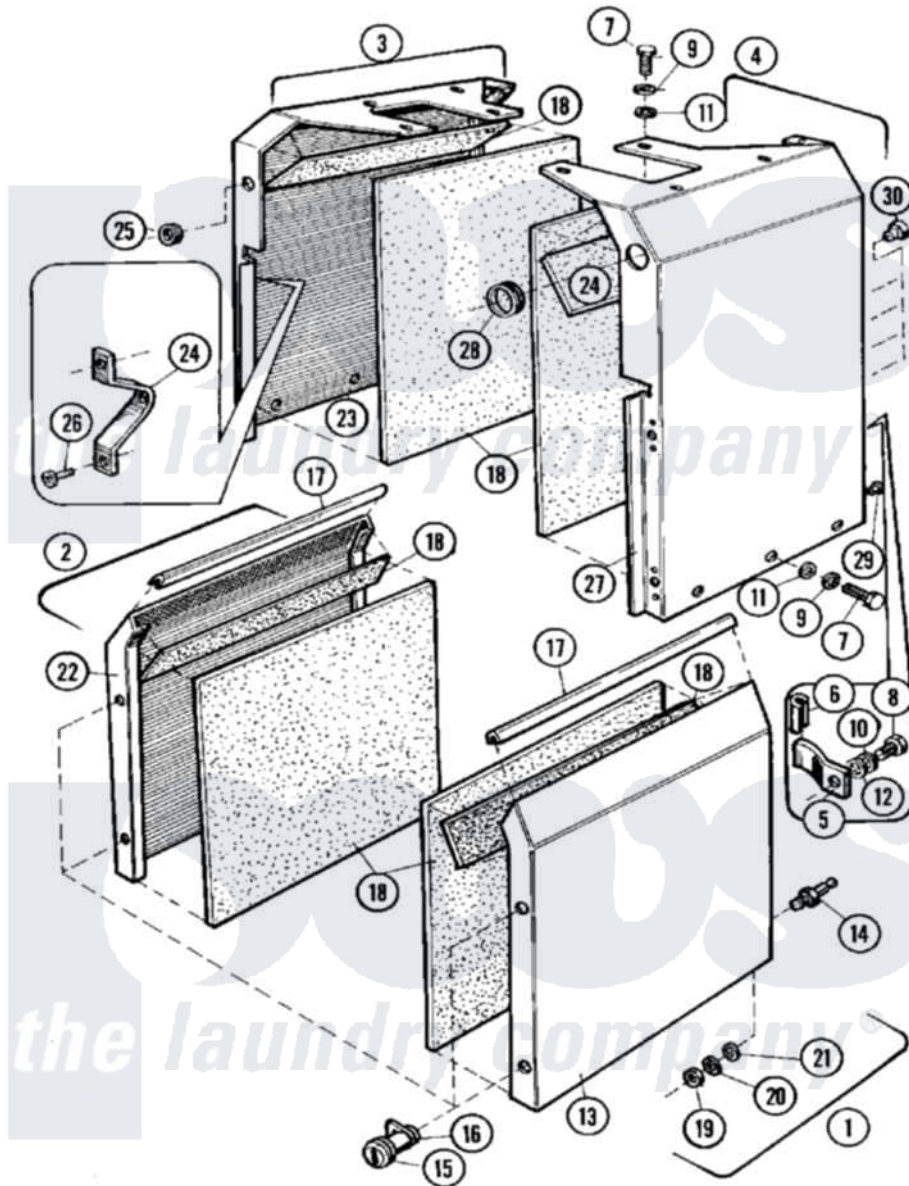

Maytag MFX50PNAVS 02 - SIDE PANEL

Maytag [Residential Maytag MFX50PNAVS Washer Parts](#) Parts Diagram 02 - SIDE PANEL
 Click on the part number to view part

Item	Original Part Number	Replaced By	Status	Part Description
001	23002234			Panel, Front Rt. Side
002	23002235			Panel, Front Left Side
003	NLA		Not Available	PANEL, BACK LT. SIDE (COMP.)
004	NLA		Not Available	PANEL, BACK RT. SIDE (COMP.)
005	23002238			Clamp, Rear Cover
006	23001088	23002473		Rubber, Protective
007	23001577			Bolt Lu
008	23001157			Bolt
009	NLA		Not Available	WASHER (10.5)
010	23001580			Washer
011	23001400			Lock Washer, Spring
012	23001582			Washer
013	NLA		Not Available	PANEL, FRONT SIDE (RT.)
014	23001332			Alignment Pin
015	23001007			Washer M21x27x1

"	23001583		Device, Locking
016	23001008		Nut, Lock
"	23001009		Hook, Lock
"	23001011		Nut
017	23001088	23002473	Rubber, Protective
018	23001567		Sheet, Anti-Vibration
019	23001334	8184504	Nut
020	23001585		Washer
021	23001333	23004485	Lock Washer M5
022	23002240		Panel, Front Side
023	23002241		Panel, Back Side
024	23001032		Spring Clip
025	23001587		Protection, Rubber
026	23001033		Rivets, Blind Lu
027	23002242		Panel, Back Side
028	23001088	23002473	Rubber, Protective
029	23001575		Nut, Insert
030	23002243		Plug, Universal