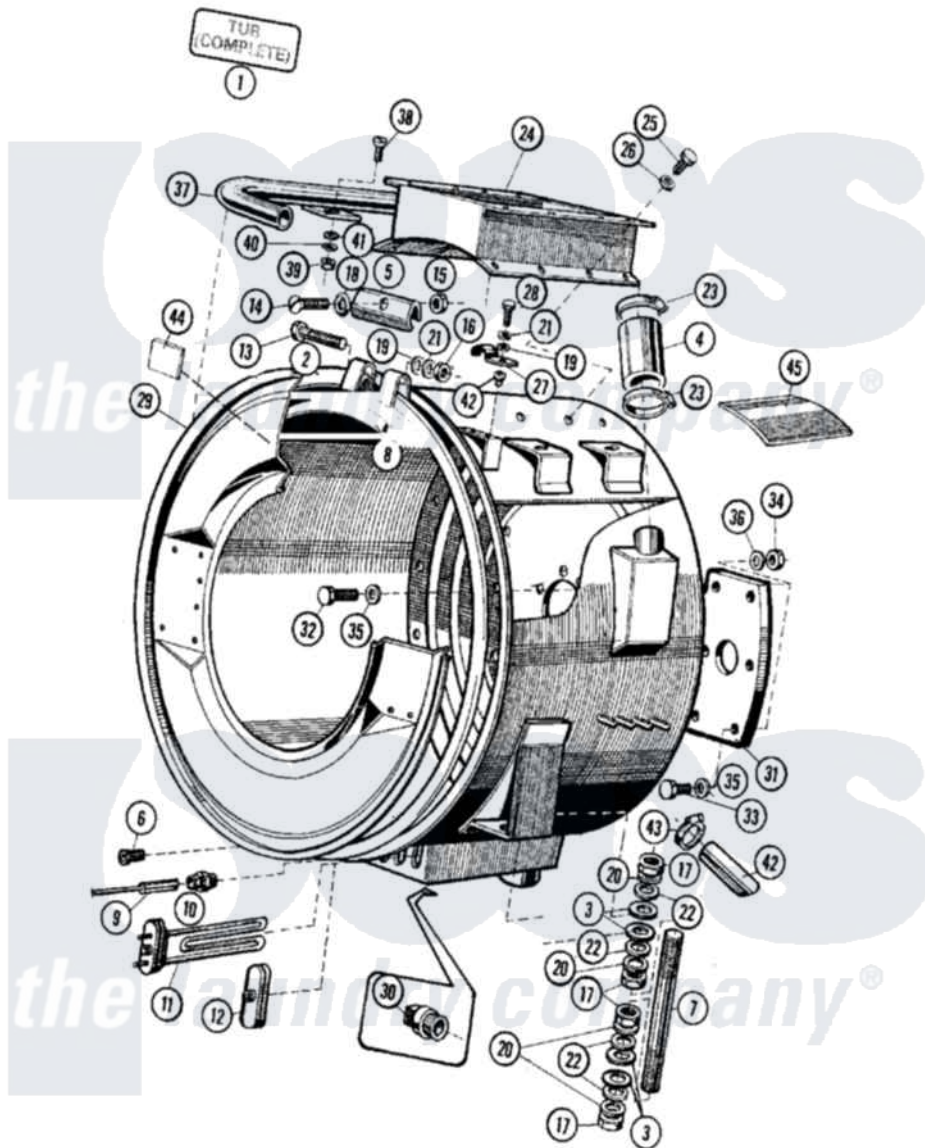

# Maytag MFX50PNAVS 03 - OUTER SHELL ASSEMBLY

Maytag Residential Maytag MFX50PNAVS Washer Parts Parts Diagram 03 - OUTER SHELL ASSEMBLY  
 Click on the part number to view part

Item	Original Part Number	Replaced By	Status	Part Description
001	<a href="#">23002244</a>			Outer Tub
002	<a href="#">23002245</a>			Ring, Front Shield Fastening
003	<a href="#">23002246</a>			Washer
004	<a href="#">23001589</a>			Tube, Soap Box
005	NLA		Not Available	RING, COVER FASTENING
006	<a href="#">23002247</a>			Bolt
007	<a href="#">23002248</a>			Bolt, Tub Front Adjusting
008	<a href="#">23001591</a>			Seal, Front Shield
009	<a href="#">23001073</a>			Sensor, Temperature
010	<a href="#">23001592</a>			Adaptor
011	<a href="#">23001593</a>			Element, Heating
012	<a href="#">23001594</a>			Heating Element Hole Plug
013	NLA		Not Available	BOLT (M6X60)
014	<a href="#">23001596</a>			Bolt
015	<a href="#">23001597</a>			Nut
016	23001034		Not Available	NUT (M6)