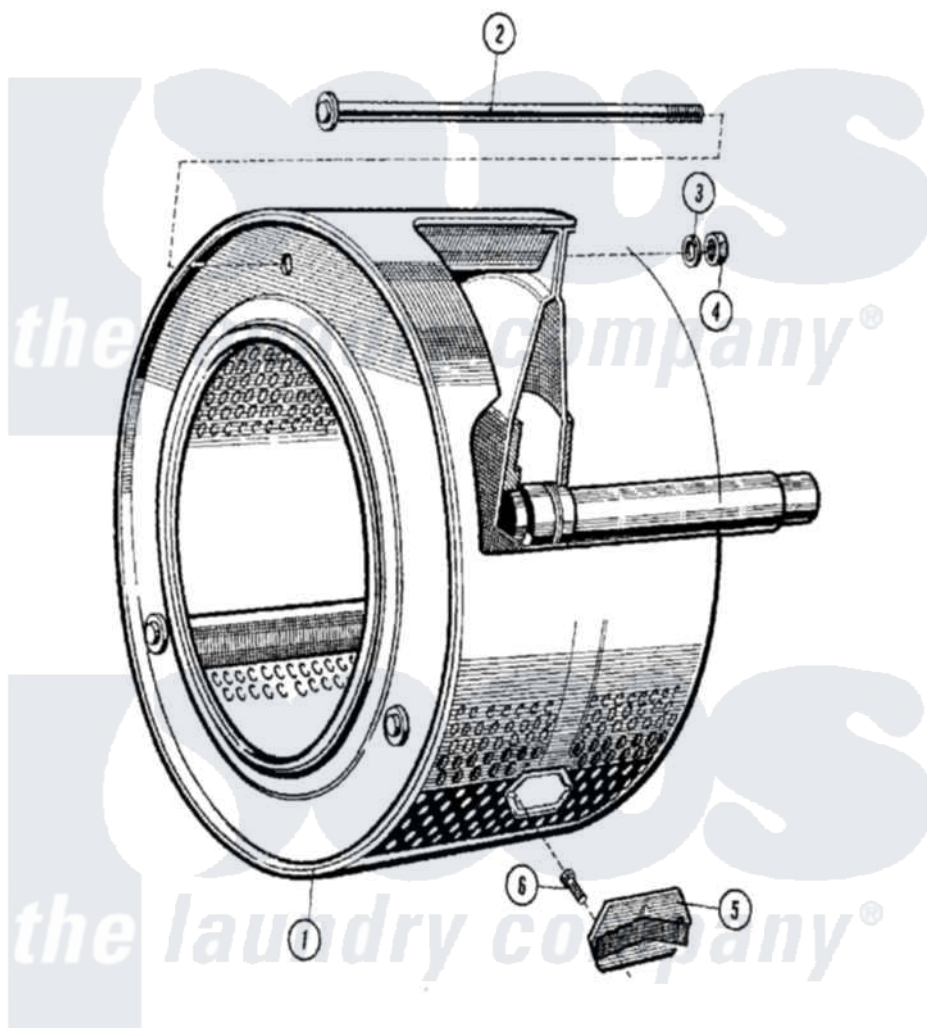

Maytag MFX50PNAVS 04 - INNER BASKET

Maytag Residential Maytag MFX50PNAVS Washer Parts Parts Diagram 04 - INNER BASKET
[Click on the part number to view part](#)

Item	Original Part Number	Replaced By	Status	Part Description
001	23002256			Drum
002	23002257			Drum Rod M10 X 525mm
003	23002258			Washer M14
004	23001611			Nut
005	23002259			Cover
006	23001177			Screw