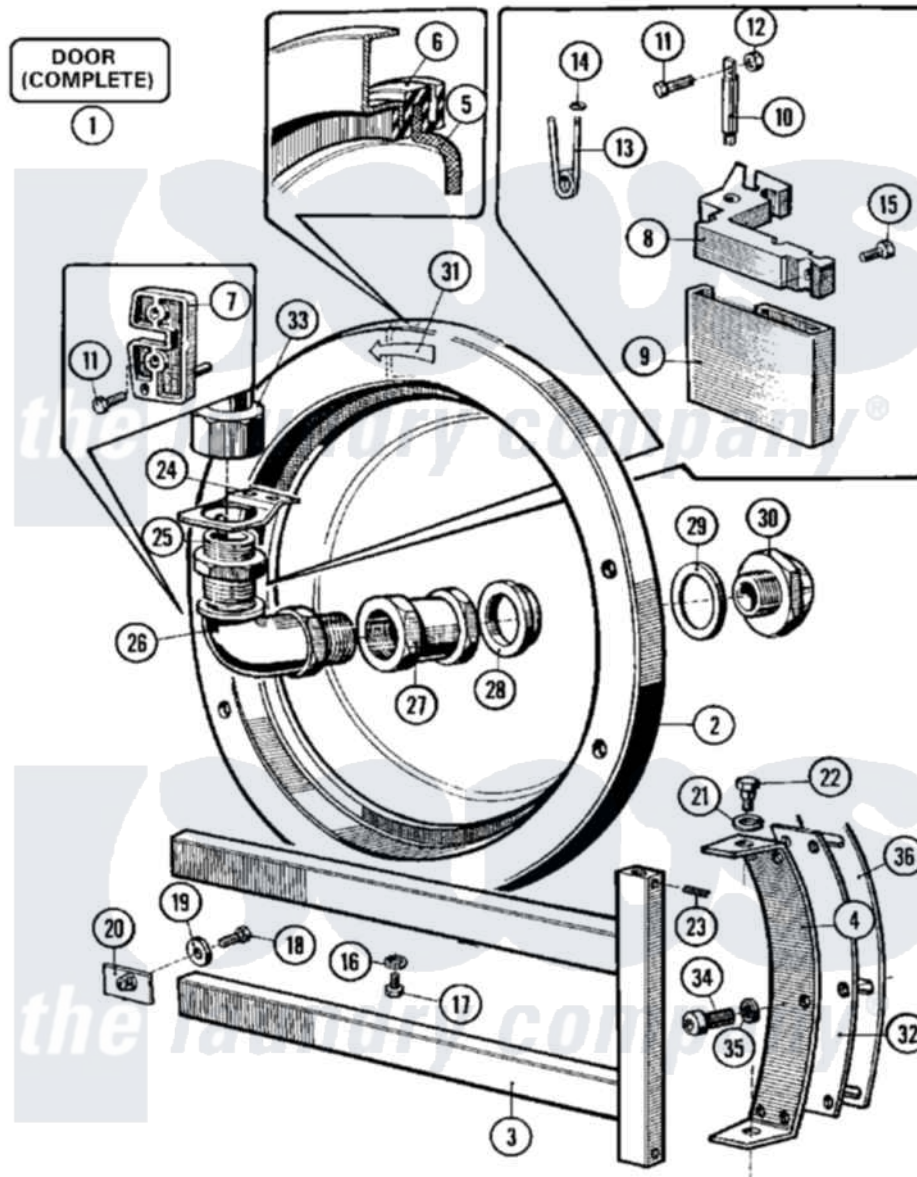

Maytag MFX50PNAVS 05 - DOOR

Maytag [Residential Maytag MFX50PNAVS Washer Parts](#) Parts Diagram 05 - DOOR
 Click on the part number to view part

| Item | Original Part Number | Replaced By | Status | Part Description |
|------|--------------------------|---------------------------|--------|--|
| 001 | 23002260 | | | Door |
| 002 | 23002261 | | | Ring, Door |
| 003 | 23002262 | | | Holder |
| 004 | 23002263 | | | Hinge |
| 005 | 23002264 | 23003710 | | Door Glass |
| " | 23003710 | | | Door Glass |
| 006 | 23001612 | W10292561 | | Door Seal |
| 007 | 23001370 | | | Door Handle Block W/Pin |
| 008 | 23001613 | | | Handle, Door Lever |
| " | 23003633 | | | Lever, Door |
| 009 | 12001889 | | | Kit, Door HANdle Assembly HANdle Front And Back Included |
| " | 23001614 | | | Doorlock, Handlegrip |
| 010 | 23001168 | | | Door Handle Pivot Pin |
| 011 | 23001175 | | | Screw |
| " | 23002937 | | | Screw |