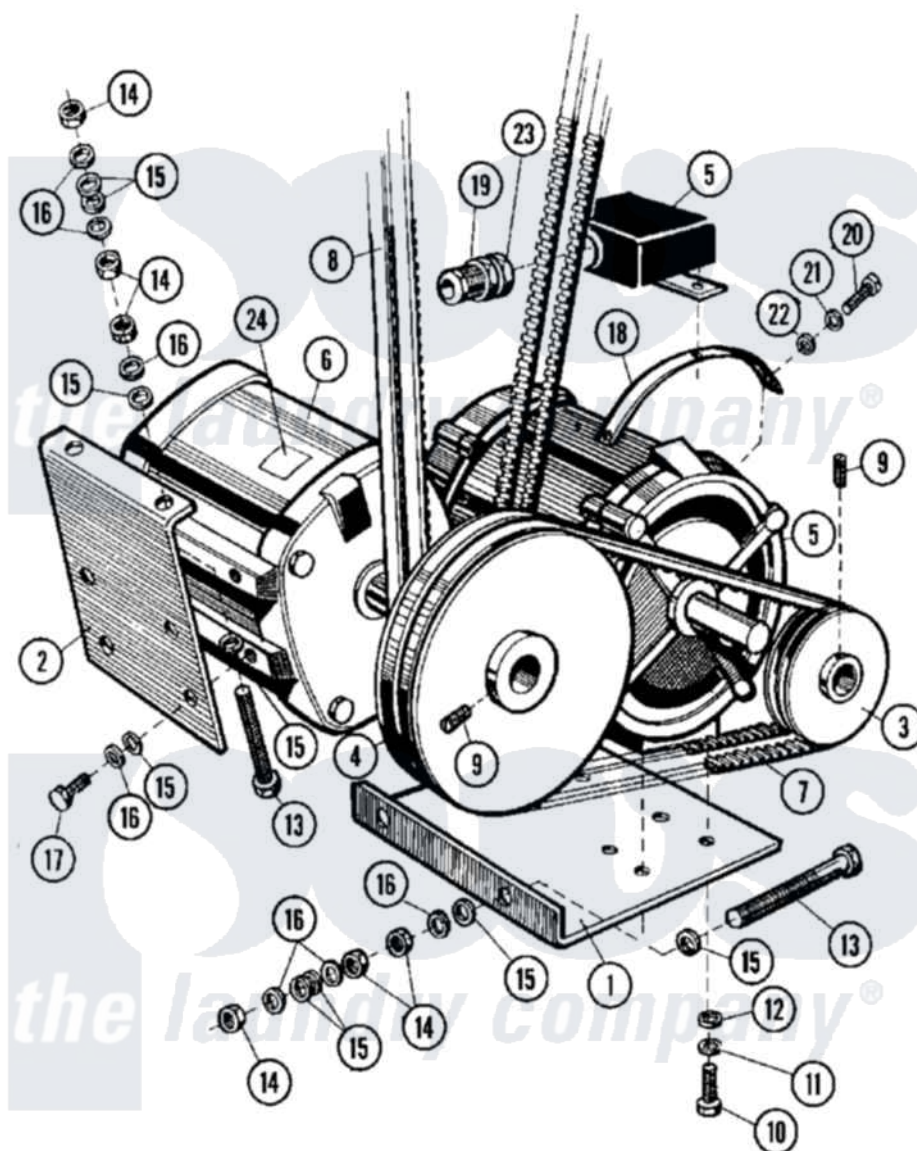

Maytag MFX50PNAVS 08 - MOTOR & PULLEY

Maytag [Residential Maytag MFX50PNAVS Washer Parts](#) Parts Diagram 08 - MOTOR & PULLEY
 Click on the part number to view part

Item	Original Part Number	Replaced By	Status	Part Description
001	23002283			Plate, Washmotor Adjusting
002	23002284			Plate, Spinmotor Adjusting
003	23002285			Pulley, Washmotor
"	23002285			Pulley, Washmotor
004	23002286			Pulley, Spinmotor
"	23002717			Screw
005	23001654			Washmotor
006	23001655			Spinmotor
007	23002200			V-Belt, Motor
008	23001657			V-Belt
009	23001658			Screw
010	23001305			Bolt M8x25
011	23001265			Washer
012	23001263			Washer
013	23001660			Screw
014	23001661			Nut M10

015	23001400		Lock Washer, Spring
016	NLA	Not Available	WASHER (10.5)
017	23001662		Bolt
018	NLA	Not Available	HOLDER, MOTOR TERMINAL BOARD
019	23002196		Protector, Cable
020	NLA	Not Available	SCREW (M6X16)
021	23001582		Washer
022	23001580		Washer
023	23002197		Med. Strain Relief Nut
024	NLA	Not Available	SHIELD, MOTOR