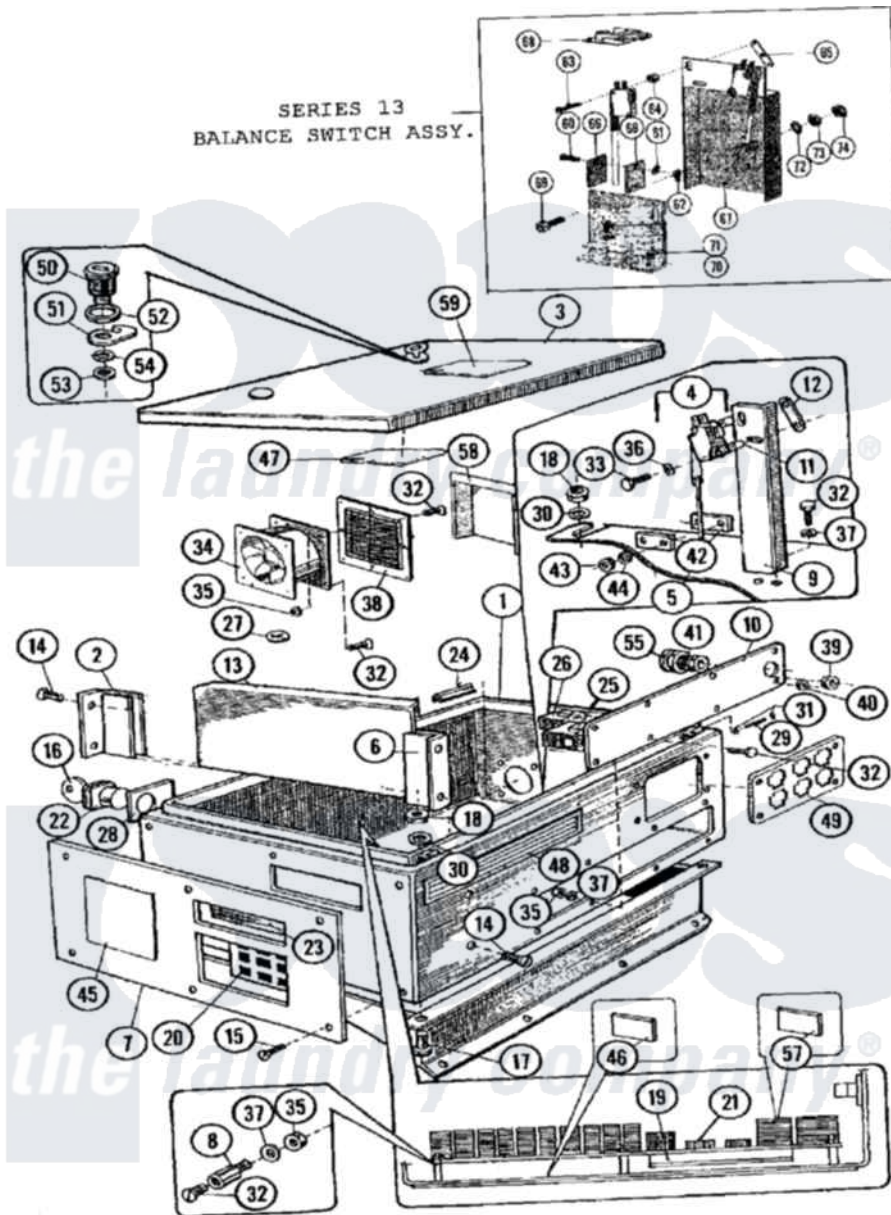

Maytag MFX50PNAVS 10 - CONTROL PANEL

Maytag Residential Maytag MFX50PNAVS Washer Parts Parts Diagram 10 - CONTROL PANEL
 Click on the part number to view part

Item	Original Part Number	Replaced By	Status	Part Description
001	NLA		Not Available	BOX, CONTROL (COMPLETE)
002	23001684			Holder, Screening Plate
003	23002299			Cover, Box
004	23002077			Switch, Out Of Balance
005	23002158			Plate, Mounting
006	23001685			Holder, Screening Plate
007	23002159			Plate, Facia
008	23002084			Holder, Programmer
009	23002160			Holder, Vibration Switch
010	NLA		Not Available	HOLDER, TERMINAL BOARD
011	NLA		Not Available	WASHER, MICROSWITCH
012	NLA		Not Available	NUT, MICROSWITCH
013	NLA		Not Available	PLATE, SCREENING
014	23002162			Bolt
015	23002300	23001971		Screw
016	23002219			Device, Operating