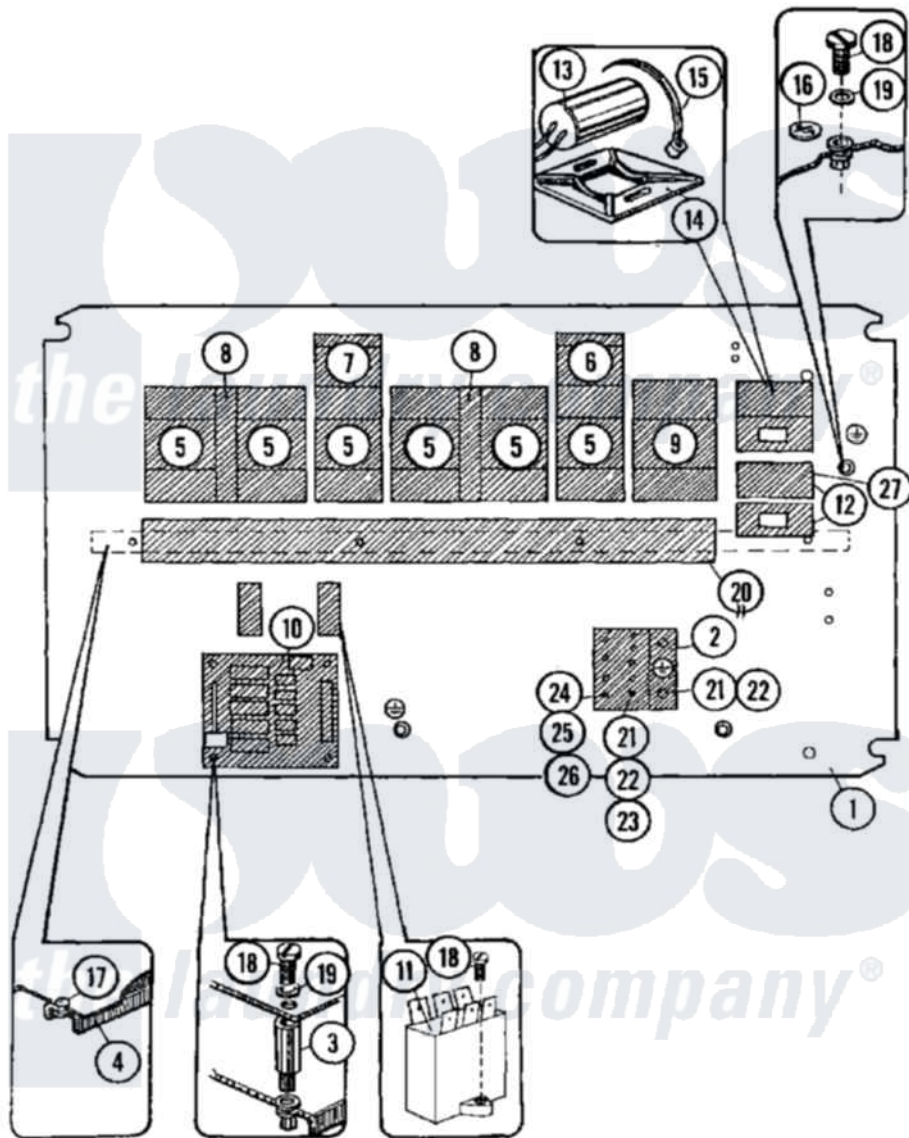

Maytag MFX50PNAVS 11 - MAIN CONTROL

Maytag [Residential Maytag MFX50PNAVS Washer Parts](#) Parts Diagram 11 - MAIN CONTROL
 Click on the part number to view part

Item	Original Part Number	Replaced By	Status	Part Description
001	23002158			Plate, Mounting
"	NLA		Not Available	LABEL, DESCRIPTION
002	23002099			Cube, Earth
003	23002084			Holder, Programmer
004	23001716			Support, Mounting Plate
005	23001101	23003751		Contactor Lc1 D12
"	23001102			Contactor
006	23001105	23003761		Overload Relay LR2D
"	23001106			Relay, Thermal Overload
007	23001108			Relay, Thermal Overload
"	23002101	23003757		Overload Relay 5.5-8A
008	23001119	23003762		Mechanical Interlock
009	23001717			Breaker, Circuit
010	23001718			Board, Additional
011	23001518			SERIES 15 - NO LONGER NEEDED
"	NLA		Not Available	R-C MEMBER FZ

012	23001094		Bridge, Rectifier
013	NLA	Not Available	CONDENSOR
014	23002048		Cushion, Self-Adhesive
015	23001720		Binder, Cable
016	NLA	Not Available	LABEL, EARTH
017	NLA	Not Available	RIVET, BLIND
018	23001361		Bolt
019	23001056		Ring, Shaft Locking
020	23002103		Trough, Cable
021	23001748	23002721	Screw
022	23002111	23001013	Lock Washer External Teeth M4
023	23002129		Washer
024	23002303		Bolt
025	23001734	23002425	Locker Washer M6
026	23001643	23002424	Washer M6.4
027	23001099		Socket, Pc Board Socket