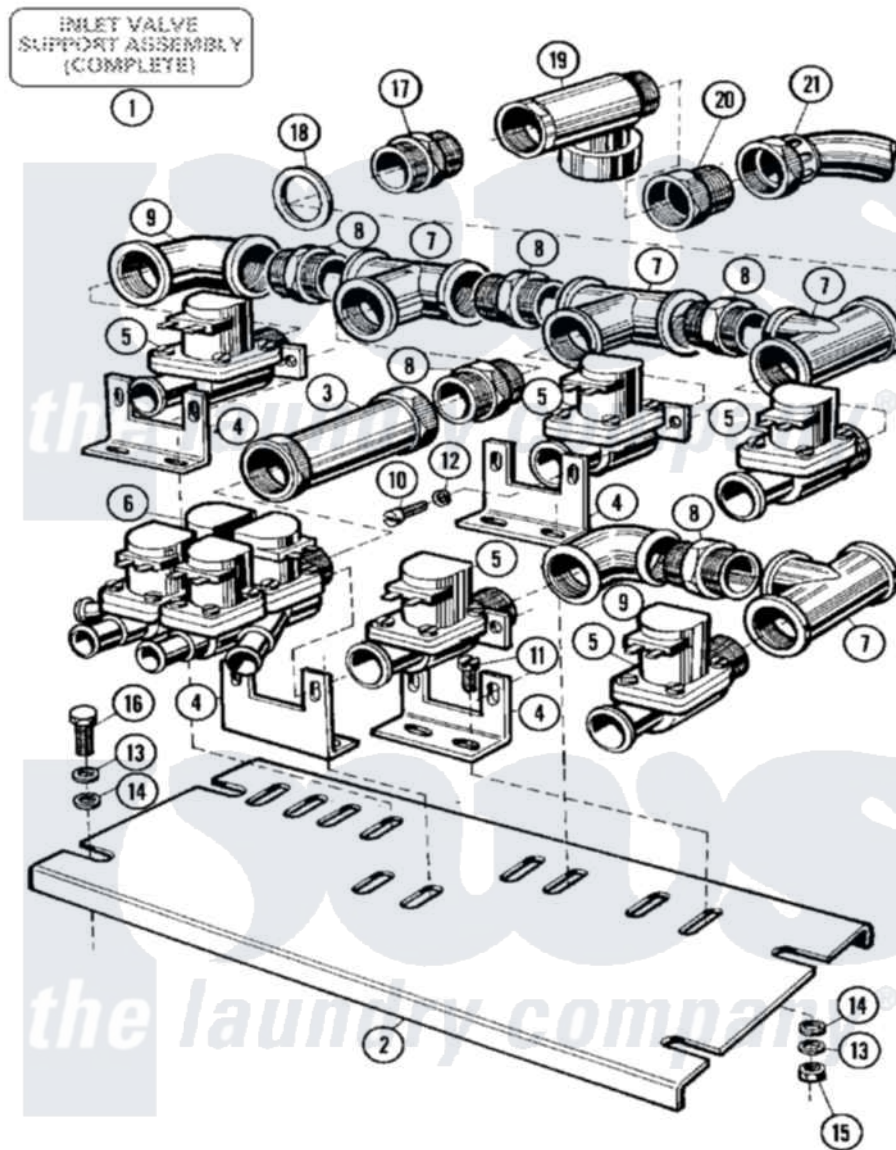

Maytag MFX50PNAVS 13 - WATER VALVE ASSEMBLY

Maytag Residential Maytag MFX50PNAVS Washer Parts Parts Diagram 13 - WATER VALVE ASSEMBLY
 Click on the part number to view part

Item	Original Part Number	Replaced By	Status	Part Description
001	23002313			Inlet Valve Support Assembly
002	23002314			Support, Inlet Valve
003	23001484			Extension, Brass Pipe Thread
004	NLA		Not Available	SUPPORT, VALVE
005	23001754			Valve, One Way
"	24001122			Kit, Valve Repair
006	23001755			Valve, Inlet
"	24001121			Kit, Valve Repair
007	23001485			Tee, 3/4" Pipe Thread
008	23001482			Connection
009	23001756			Elbow
010	23001361			Bolt
011	23001157			Bolt
012	23001013			Lock Washer External Teeth M4
013	23001757			Washer
014	23001580			Washer

015	23001034	Not Available	NUT (M6)
016	23001749		Screw
017	NLA	Not Available	NIPPLE, PIPE
018	23001483		Washer
019	23001759		Filter
020	23001477		Adapter
021	23001523		North American, Hose