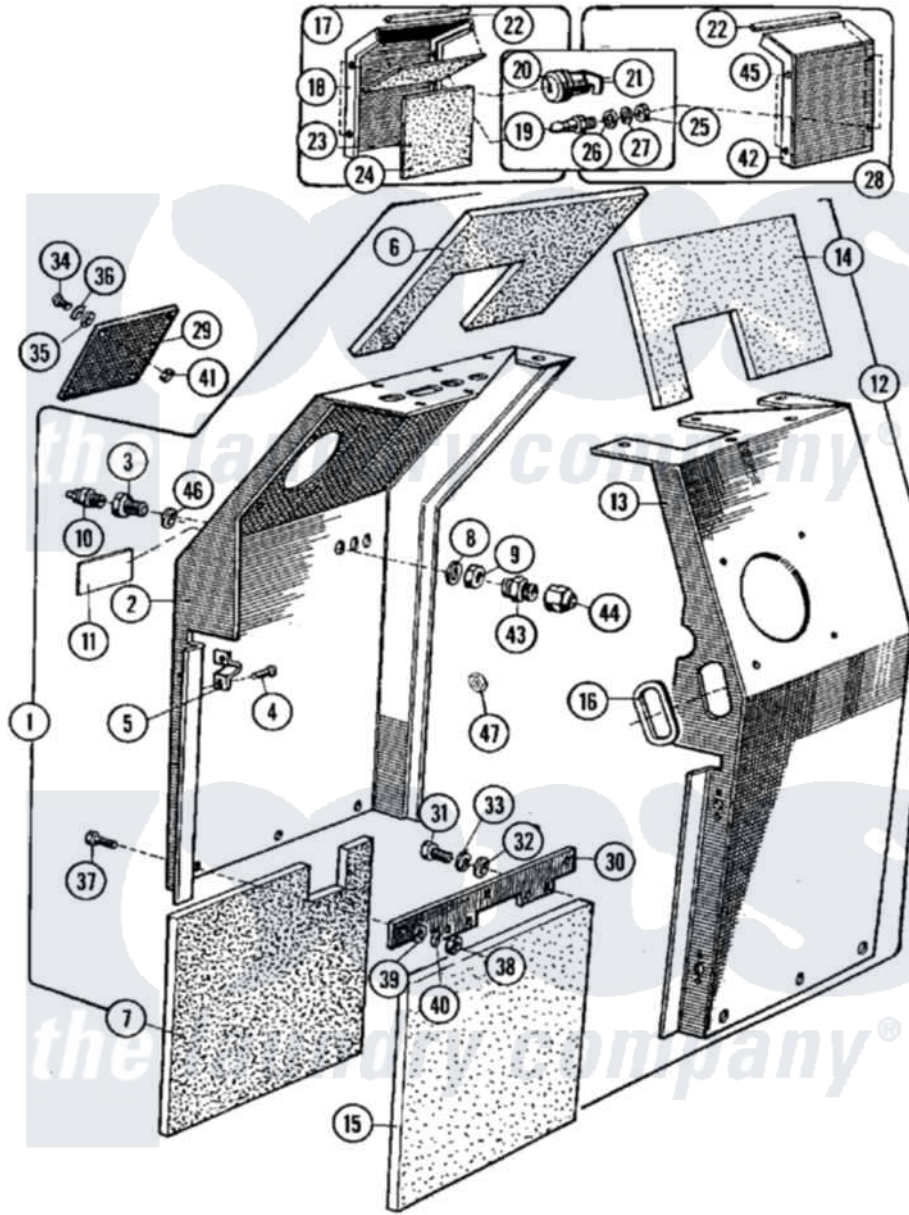

Maytag MFX75PNAVS 02 - SIDE PANEL

Maytag [Residential Maytag MFX75PNAVS Washer Parts](#) Parts Diagram 02 - SIDE PANEL
 Click on the part number to view part

Item	Original Part Number	Replaced By	Status	Part Description
001	NLA		Not Available	PANEL, LEFT SIDE (BACK-COMP.)
002	NLA		Not Available	PANEL, LEFT SIDE (BACK)
003	23001726			Adaptor, Lubrication Nipple
004	23001033			Rivets, Blind Lu
005	23001032			Spring Clip
006	NLA		Not Available	SHEET, ANTIVIBRATION (I)
007	23001795			Sheet, Antivibration
008	NLA		Not Available	WASHER (17)
009	23001736			Nut
010	23001753			Nipple, Lubricating
011	NLA		Not Available	LABEL, LUBRICATING
012	NLA		Not Available	PANEL, RIGHT SIDE (BACK-COMP.)
013	NLA		Not Available	PANEL, RIGHT SIDE (BACK)
014	23002115			Sheet, Anti-Vibration
015	23002116			Sheet, Anti-Vibe-li 25.5"X15.5"

016	23001088	23002473		Rubber, Protective
017	NLA		Not Available	PANEL, LEFT SIDE (FRONT-COMP.)
018	23001803			Panel, Left Side Lu
019	23001332			Alignment Pin
020	23001583			Device, Locking
021	23001009			Hook, Lock
022	23001088	23002473		Rubber, Protective
023	23001567			Sheet, Anti-Vibration
024	23001567			Sheet, Anti-Vibration
025	23001334	8184504		Nut
026	23001708			Washer
027	23001333	23004485		Lock Washer M5
028	NLA		Not Available	PANEL, RIGHT SIDE (FRONT-COMP)
029	23001805			Nut, Microswitch
030	23001806			Support, Side Panel
031	23001577			Bolt Lu
032	NLA		Not Available	WASHER (10.5)
033	23001400			Lock Washer, Spring
034	23001603			Bolt
035	23001580			Washer
036	23001582			Washer
037	23001264			Bolt M8x20
038	23001266			Nut M8
039	23001263			Washer
040	23001265			Washer
041	23001034		Not Available	NUT (M6)
042	NLA		Not Available	PANEL, RIGHT SIDE (FRONT)
043	23001737			Branch, Connecting
044	23001738			Nut, Traveling
045	23001007			Washer M21x27x1
046	BLANK		Not Available	WASHER
047	BLANK		Not Available	PLUG, UNIVERSAL