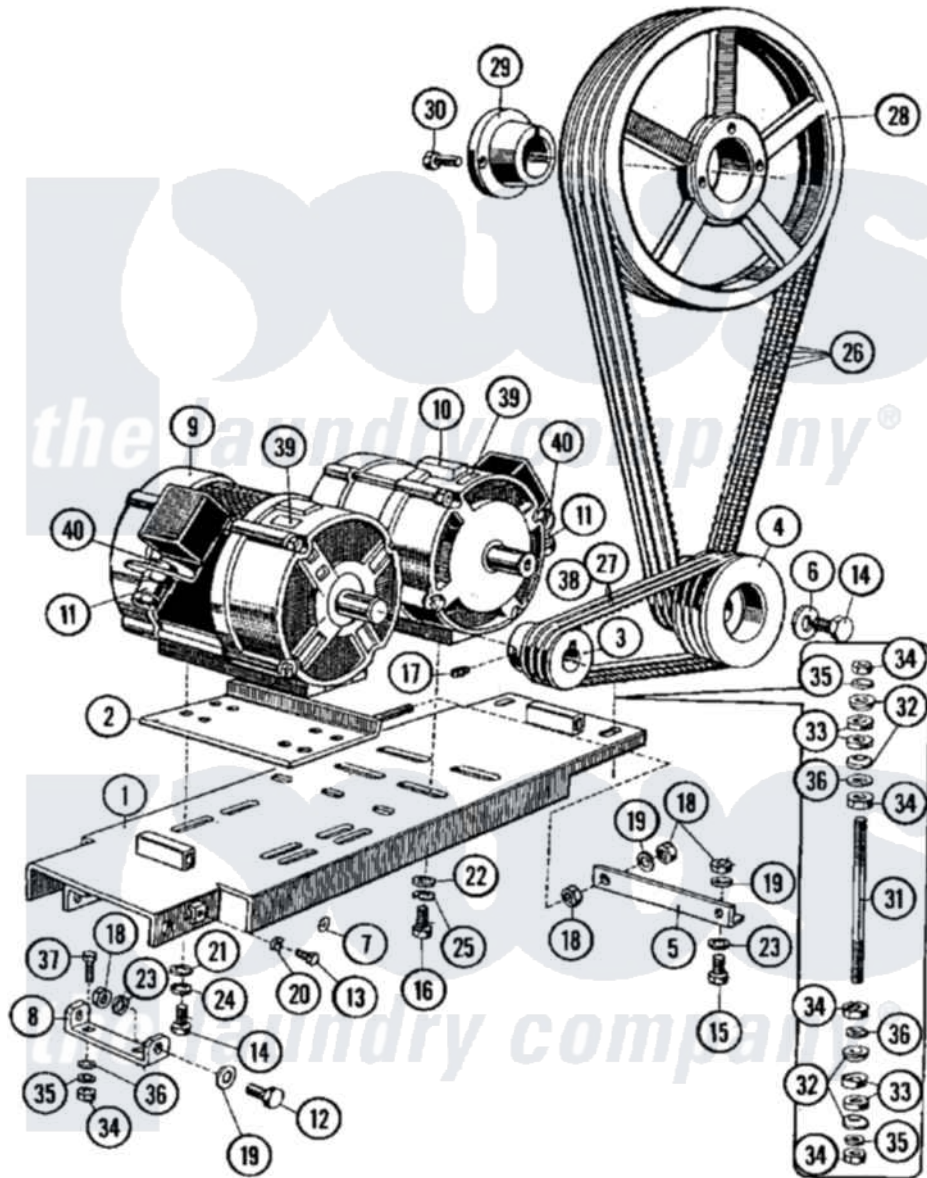

Maytag MFX75PNAVS 06 - MOTOR & PULLEY

Maytag [Residential Maytag MFX75PNAVS Washer Parts](#) Parts Diagram 06 - MOTOR & PULLEY
 Click on the part number to view part

Item	Original Part Number	Replaced By	Status	Part Description
001	23001887			Support, Motor
"	NLA		Not Available	SUPPORT, MOTOR
002	23001889			Washmotor, Adjusting Plate
"	NLA		Not Available	WASHMOTOR, ADJUSTING PLATE
003	NLA		Not Available	WASHMOTOR, PULLEY
004	23001273			V-Pulley
"	23001285			Pulley, Basket
005	NLA		Not Available	SUPPORT, ADJUSTING SCREW
006	23001897			Washer, Safety
007	NLA		Not Available	LABEL, EARTH
008	NLA		Not Available	HINGE, MOTORSUPPORT
009	23001899			Motor, Washing
010	23001901			Motor, Spin
011	23002196			Protector, Cable
012	NLA		Not Available	BOLT (M12X30)

013	23001904		Bolt Lu
014	23001662		Bolt
015	NLA	Not Available	BOLT (M12X30)
016	23001264		Bolt M8x20
017	23001906		Bolt
018	23001303		Nut
019	23001292		Washer
020	23001313	23003767	Washer Brass
021	NLA	Not Available	WASHER (10.5)
022	23001263		Washer
023	23001419		Lockwasher
024	23001400		Lock Washer, Spring
025	23001265		Washer
026	23001657		V-Belt
027	23001907		V-Belt
028	23001908		Pulley, Main Shaft
029	23001909		Cone, Pulley Fixation
030	23001910		Bolt
031	NLA	Not Available	FRONTSCREW, TUB ADJUSTING
032	NLA	Not Available	WASHER
033	23001912		Washer
034	NLA	Not Available	NUT (M16)
035	23001757		Washer
036	NLA	Not Available	SCREW (M16X110)
037	NLA	Not Available	BOLT (M16X30)
038	23002122		V-Belt
039	23002123	Not Available	LABEL, MOTOR
040	23002197		Med. Strain Relief Nut