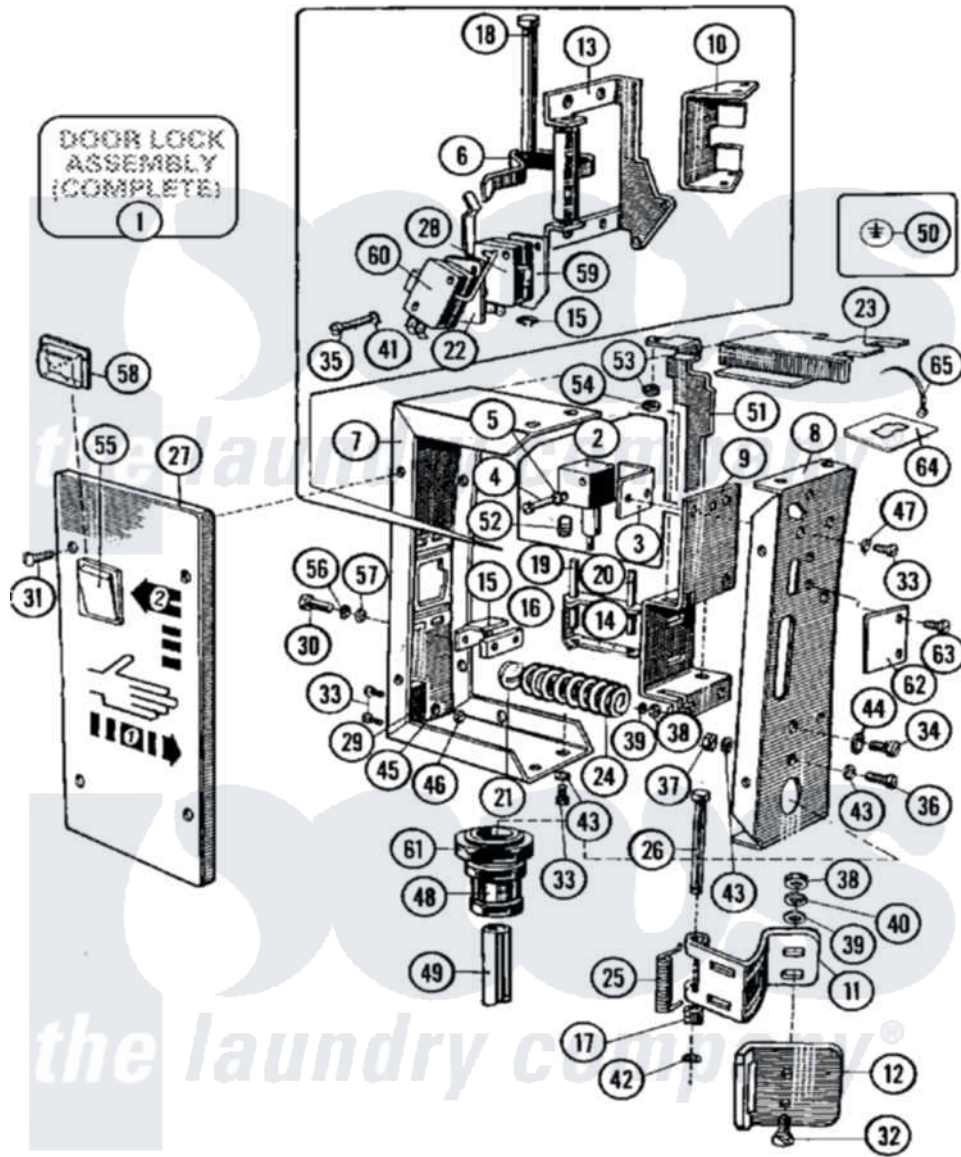

Maytag MFX75PNAVS 08 - DOOR LOCK ASSEMBLY

Maytag [Residential Maytag MFX75PNAVS Washer Parts](#) Parts Diagram 08 - DOOR LOCK ASSEMBLY
 Click on the part number to view part

Item	Original Part Number	Replaced By	Status	Part Description
001	23001936			Doorlock Assembly
002	23001945			Coil, Electrical
003	23001946			Bracket, Coil
004	23001134			Bolt
005	23002125			Washer, Spring
006	23001947			Hinge, Locking
007	23001948			Frame, Doorlock
008	NLA		Not Available	SIDEPLATE, DOORLOCK FRAME
009	NLA		Not Available	SUPPORT, MOUNTING
010	23001951			Handle, Locking
011	23001952			Handle, Opening
012	23001443			Plate, Handle
013	NLA		Not Available	SUPPORT, MICROSWITCH
014	23001954			Rail, Spring Guide
015	23001955			Bracket, Adjustment
016	23001957			Washer, Square