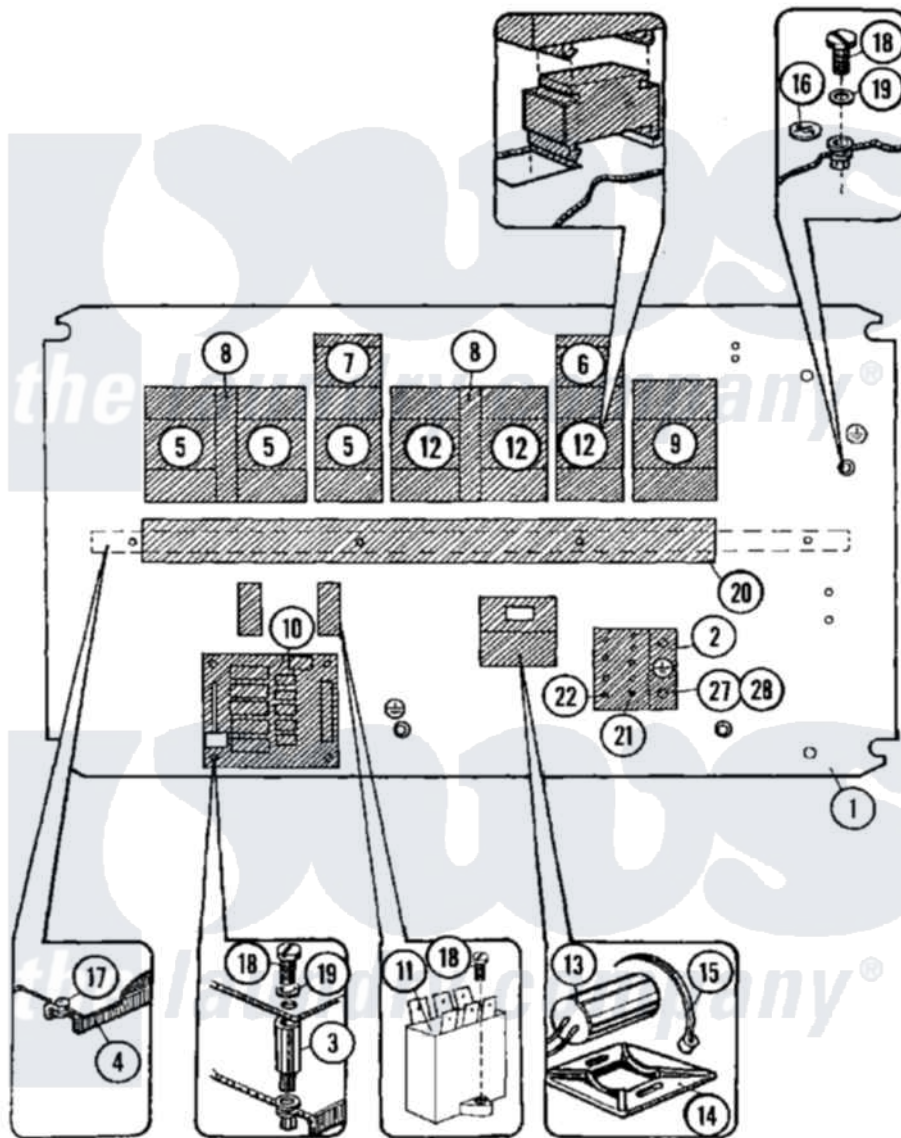

Maytag MFX80PNAVS 04 - MAIN CONTROL

Maytag [Residential Maytag MFX80PNAVS Washer Parts](#) Parts Diagram 04 - MAIN CONTROL
 Click on the part number to view part

Item	Original Part Number	Replaced By	Status	Part Description
001	23002082			Plate, Ele. Component Mounting
002	23002099			Cube, Earth
003	23002084			Holder, Programmer
004	23001716			Support, Mounting Plate
005	23001101	23003751		Contactor Lc1 D12
006	23001106			Relay, Thermal Overload
"	23001108			Relay, Thermal Overload
007	23001105	23003761		Overload Relay LR2D
"	23001108			Relay, Thermal Overload
"	23002101	23003757		Overload Relay 5.5-8A
"	23002105			Relay, Overload
008	23001119	23003762		Mechanical Interlock
009	23002104			Breaker, Circuit
010	23001718			Board, Additional
011	23001518			SERIES 15 - NO LONGER NEEDED

"	NLA	Not Available	FILTER, NET
012	23001102		Contactora
013	NLA	Not Available	CONDENSOR
014	23002048		Cushion, Self-Adhesive
015	23001720		Binder, Cable
016	NLA	Not Available	LABEL, EARTH
017	23001461		Rivets, Blind
018	23001361		Bolt
019	23001056		Ring, Shaft Locking
020	23002103		Trough, Cable
021	23001609	23002721	Screw
"	23002111	23001013	Lock Washer External Teeth M4
"	23002129		Washer
022	23001157		Bolt
"	23001643	23002424	Washer M6.4
"	23001734	23002425	Locker Washer M6
023	NLA	Not Available	LABELS, DESCRIPTION