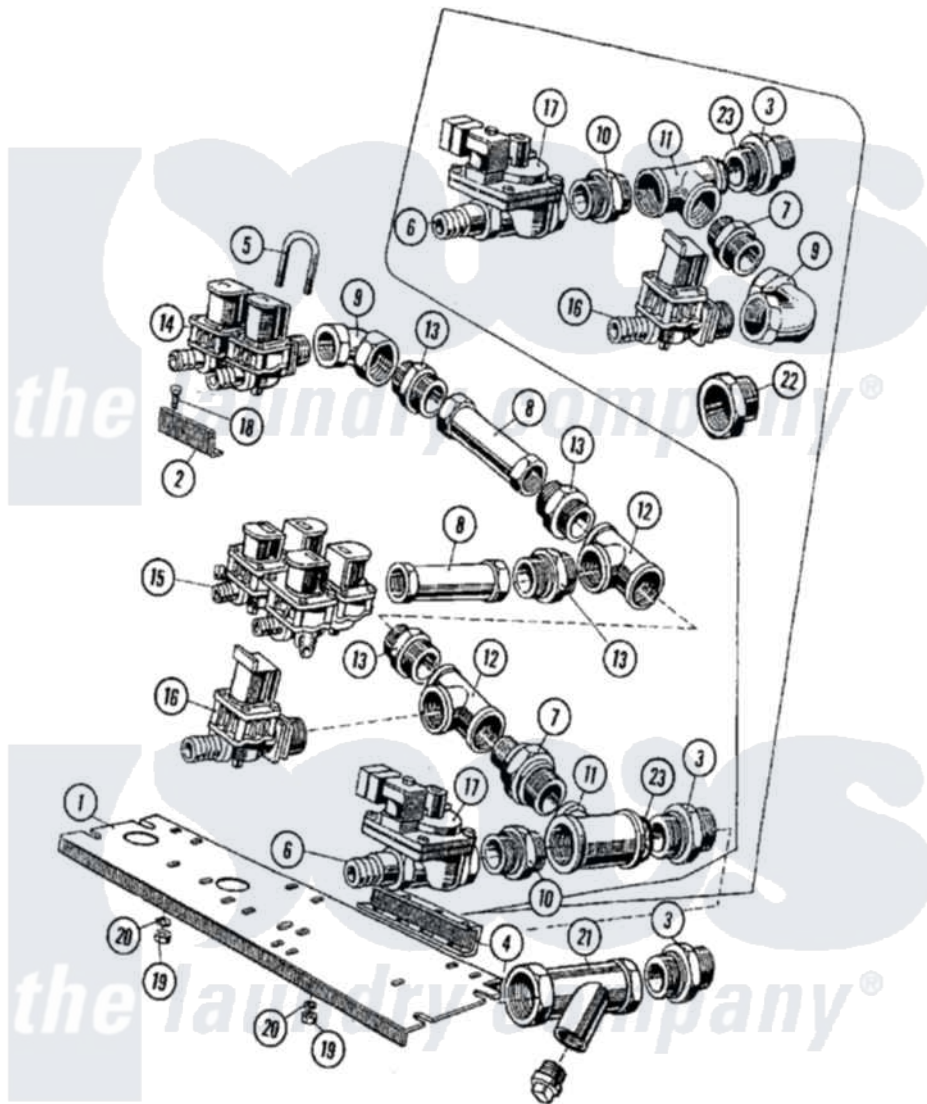

Maytag MFX80PNAVS 06 - WATER VALVE ASSEMBLY (TWO WATERS)

Maytag [Residential Maytag MFX80PNAVS Washer Parts](#) Parts Diagram 06 - WATER VALVE ASSEMBLY (TWO WATERS)

[Click on the part number to view part](#)

Item	Original Part Number	Replaced By	Status	Part Description
001	23002059			Support, Inlet Valve
002	23002061			Bracket
003	23002068			Adapter
004	23002063			Holder, Inlet Valve
005	23002064			Hook, Mounting
006	23002045			Coupling, Pipe
007	23002065			Adapter, Reduce
008	23001484			Extension, Brass Pipe Thread
009	23001756			Elbow
010	23002068			Adapter
011	23002069			T-Part
012	23001485			Tee, 3/4" Pipe Thread
013	23001482			Connection
014	23002070			Valve, Inlet
015	23001755			Valve, Inlet
"	24001121			Kit, Valve Repair

016	23002071		Valve, Inlet
017	23002072	23002762	Valve
"	23003693		Diaphragm, Valve
"	23003694		Coil, Valve
018	NLA	Not Available	BOLT (M6X16)
019	23001034	Not Available	NUT (M6)
020	23001027		Washer
021	23002156		Filter
022	NLA	Not Available	ADAPTER
023	NLA	Not Available	WASHER