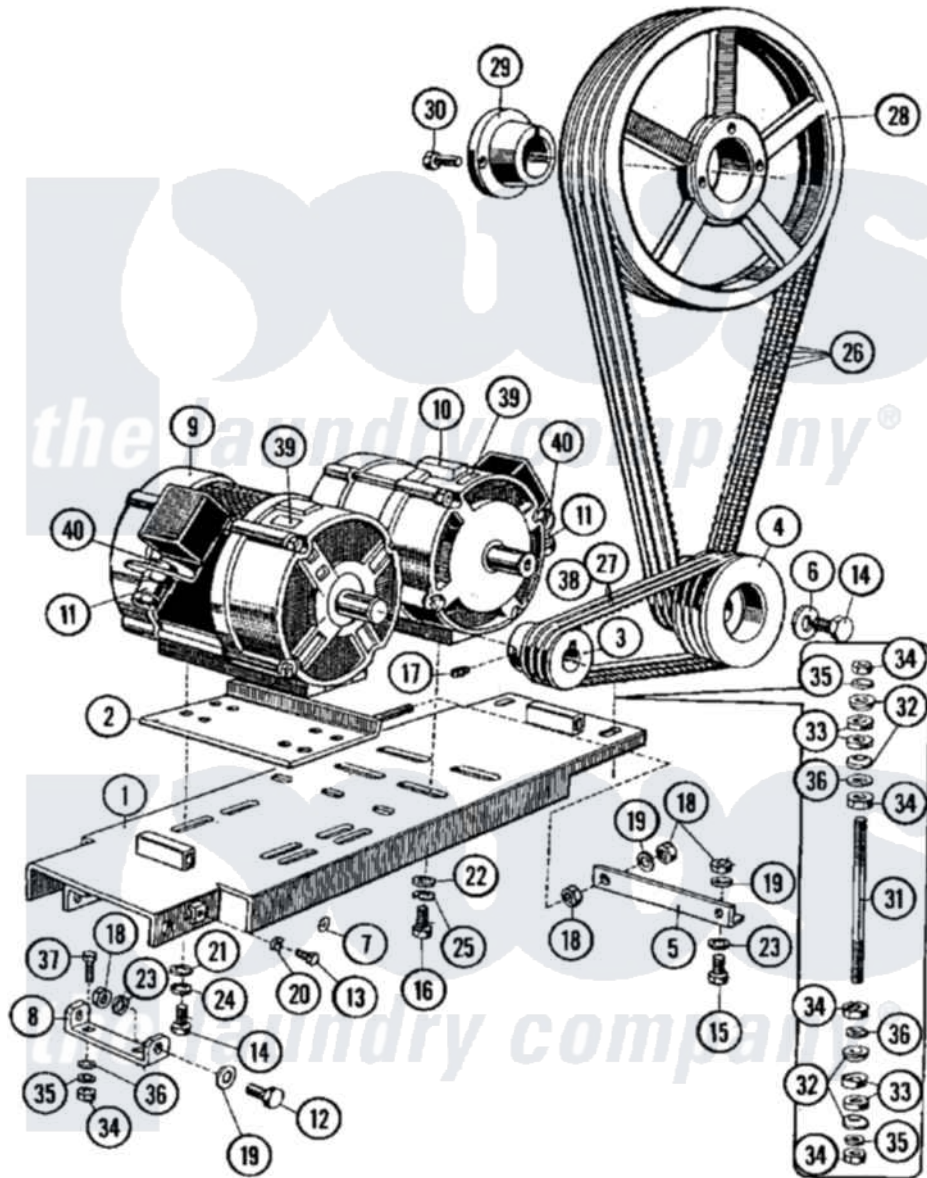

Maytag MFX80PNAVS 13 - MOTOR & PULLEY

Maytag [Residential Maytag MFX80PNAVS Washer Parts](#) Parts Diagram 13 - MOTOR & PULLEY
 Click on the part number to view part

Item	Original Part Number	Replaced By	Status	Part Description
001	23001887			Support, Motor
"	NLA		Not Available	SUPPORT, MOTOR
002	23001889			Washmotor, Adjusting Plate
"	NLA		Not Available	WASHMOTOR, ADJUSTING PLATE
003	NLA		Not Available	WASHMOTOR, PULLEY
004	23001273			V-Pulley
"	23003816			Spinmotor, Pulley
005	NLA		Not Available	SUPPORT, ADJUSTING SCREW
006	23001897			Washer, Safety
007	NLA		Not Available	LABEL, EARTH
008	NLA		Not Available	HINGE, MOTORSUPPORT
009	23001899			Motor, Washing
010	23001901			Motor, Spin
011	23002196			Protector, Cable
012	NLA		Not Available	BOLT (M12X30)

013	23001904		Bolt Lu
014	23001662		Bolt
015	NLA	Not Available	BOLT (M12X30)
016	23001264		Bolt M8x20
017	23001906		Bolt
018	23001303		Nut
019	23001292		Washer
020	23001313	23003767	Washer Brass
021	NLA	Not Available	WASHER (10.5)
022	23001263		Washer
023	23001419		Lockwasher
024	23001400		Lock Washer, Spring
025	23001265		Washer
026	23001657		V-Belt
027	23001907		V-Belt
028	23001908		Pulley, Main Shaft
029	23001909		Cone, Pulley Fixation
030	23001910		Bolt
031	NLA	Not Available	FRONTSCREW, TUB ADJUSTING
032	NLA	Not Available	WASHER
033	23001912		Washer
034	NLA	Not Available	NUT (M16)
035	23001757		Washer
036	NLA	Not Available	SCREW (M16X110)
037	NLA	Not Available	BOLT (M16X30)
038	23002122		V-Belt
039	23002123	Not Available	LABEL, MOTOR
040	23002197		Med. Strain Relief Nut