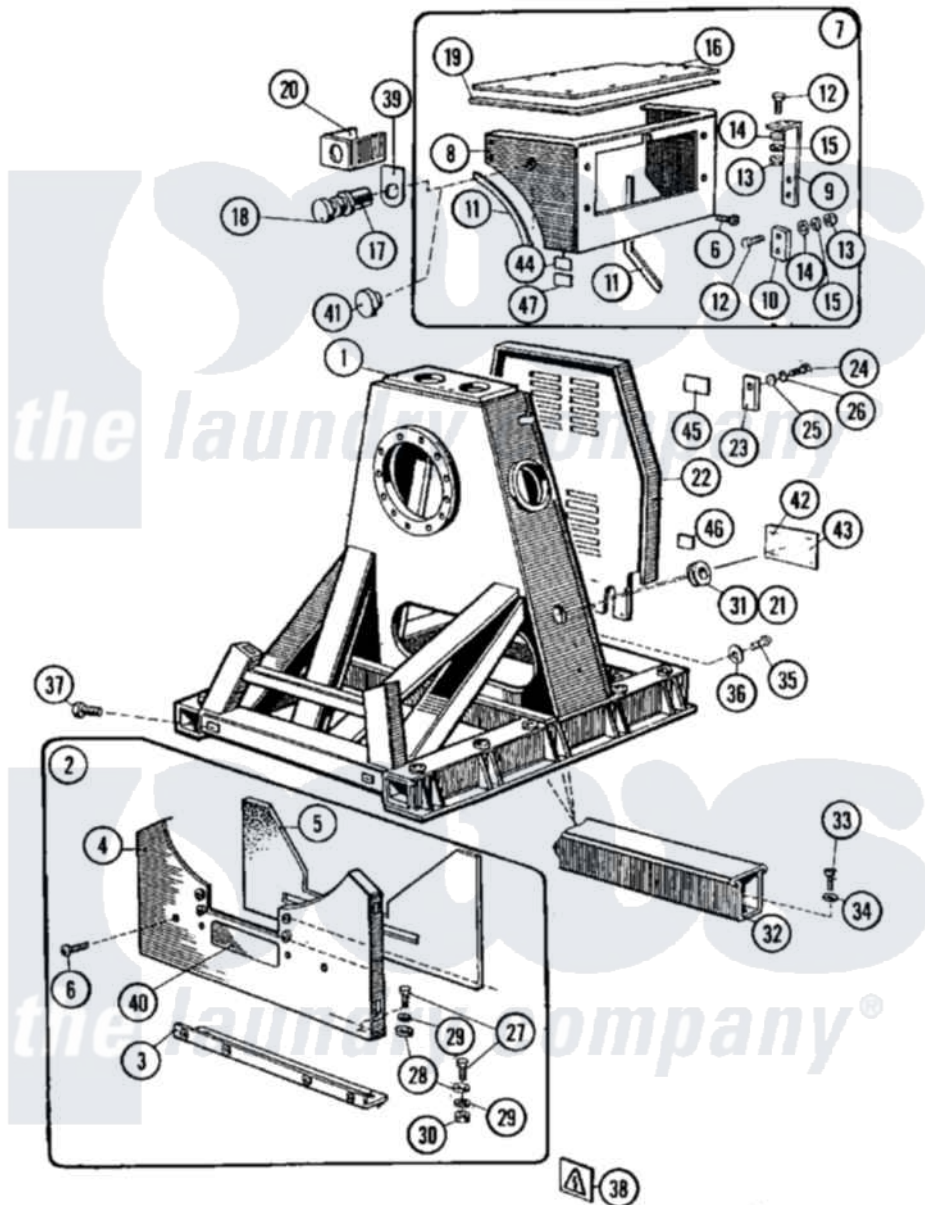

Maytag MFX80PNAVS 14 - FRAME & COVER ASSEMBLY

Maytag Residential Maytag MFX80PNAVS Washer Parts Parts Diagram 14 - FRAME & COVER ASSEMBLY
 Click on the part number to view part

Item	Original Part Number	Replaced By	Status	Part Description
001	23001763			Frame
002	23001765			Front Panel Assembly
003	NLA		Not Available	SUPPORT, FRONT PANEL
004	23001767			Panel, Front
005	NLA		Not Available	SHEET, ANTIVIBRATION
006	23001749			Screw
007	23001769			Soap Box Cover Assembly
008	NLA		Not Available	PLATE, SOAP BOX COVER
009	NLA		Not Available	HOLDER, READ RELAY
010	23001566			Switch, Magnetic
011	23001088	23002473		Rubber, Protective
012	NLA		Not Available	BOLT (M3X12)
013	23001053			Nut
014	23001056			Ring, Shaft Locking
015	23001054			Washer, Locking
016	NLA		Not Available	LID, SOAP BOX COVER

017	23001075	23002331	Contactora, Central Stop
018	23001078	23002331	Contactora, Central Stop
019	23001567		Sheet, Anti-Vibration
020	23001774		Cover, Emergency Stop
021	23002212		Bushing Nut
022	NLA	Not Available	COVER-REAR
023	NLA	Not Available	CLAMP, REAR COVER
024	NLA	Not Available	BOLT (M6X12)
025	23001580		Washer
026	23001582		Washer
027	23001264		Bolt M8x20
028	23001263		Washer
029	23001265		Washer
030	23001266		Nut M8
031	23002211		Swivel, Cable
032	23001551		Gutter, Cable
033	23001361		Bolt
034	23001056		Ring, Shaft Locking
035	23001552		Rivet, Blind
036	23001550		Sticker, Service Warning
037	23001555		Bolt
038	NLA	Not Available	LABEL (ELECTRIC HEATING)
039	23001093		Shield, Emergency Stop
040	23002185		Shield, Primus
041	BLANK	Not Available	PACKING, MULTI-PURPOSE
042	23002187		Bolt, Firing
043	NLA	Not Available	COVER, STEAM INLET
044	23002190	Not Available	LABEL, ENGLISH
045	23001550		Sticker, Service Warning
046	NLA	Not Available	LABEL, STEAM
047	23001550		Sticker, Service Warning