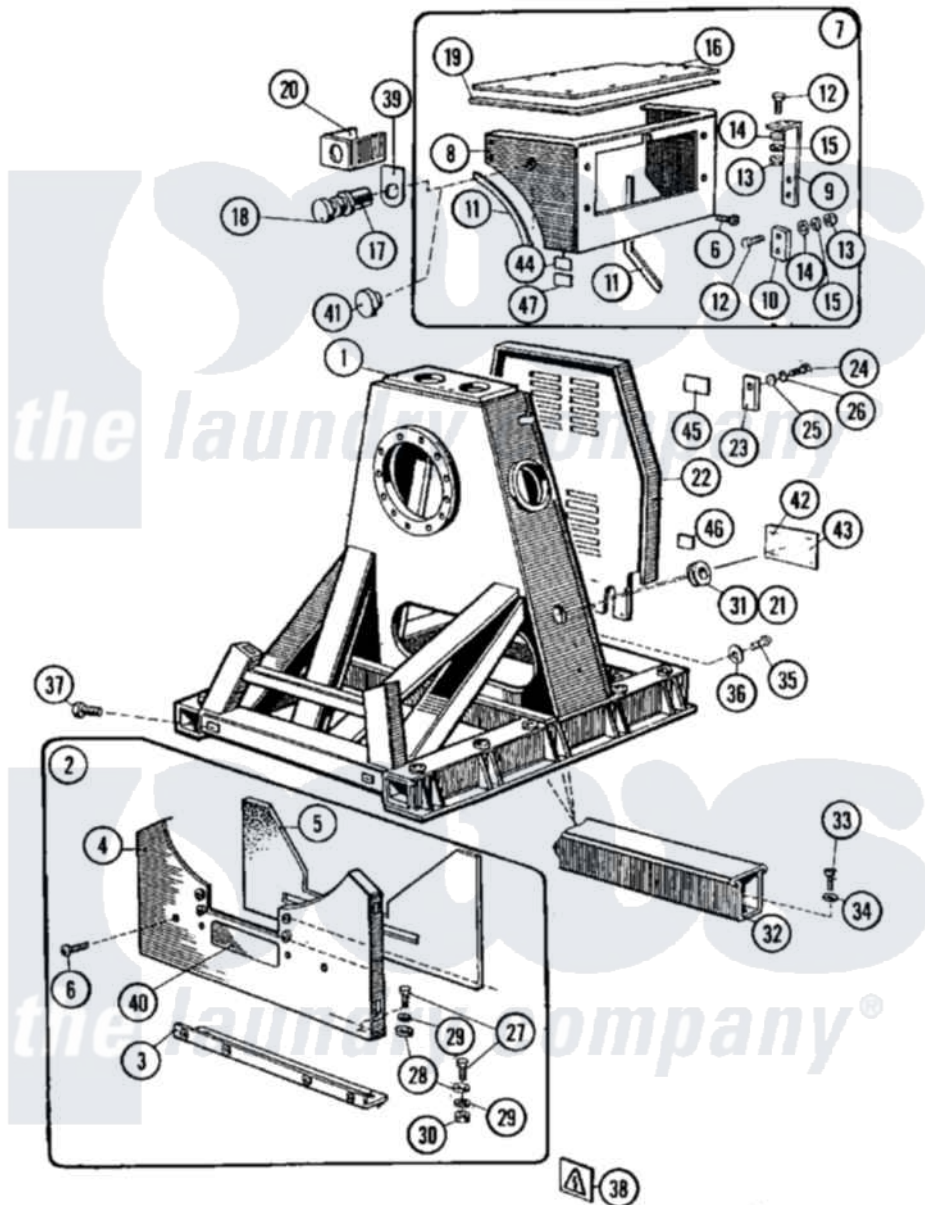

Maytag MFX95PNAVS 01 - FRAME & COVER ASSEMBLY

Maytag Residential Maytag MFX95PNAVS Washer Parts Parts Diagram 01 - FRAME & COVER ASSEMBLY
 Click on the part number to view part

Item	Original Part Number	Replaced By	Status	Part Description
001	23001763			Frame
002	23001765			Front Panel Assembly
003	NLA		Not Available	SUPPORT, FRONT PANEL
004	23001767			Panel, Front
005	NLA		Not Available	SHEET, ANTIVIBRATION
006	23001749			Screw
007	23001769			Soap Box Cover Assembly
008	NLA		Not Available	PLATE, SOAP BOX COVER
009	NLA		Not Available	HOLDER, READ RELAY
010	23001566			Switch, Magnetic
011	23001088	23002473		Rubber, Protective
012	NLA		Not Available	BOLT (M3X12)
013	23001053			Nut
014	23001056			Ring, Shaft Locking
015	23001054			Washer, Locking
016	NLA		Not Available	LID, SOAP BOX COVER

017	23001075	23002331	Contactor, Central Stop
018	23001078	23002331	Contactor, Central Stop
019	23001567		Sheet, Anti-Vibration
020	23001774		Cover, Emergency Stop
021	23002212		Bushing Nut
022	NLA	Not Available	COVER-REAR
023	NLA	Not Available	CLAMP, REAR COVER
024	NLA	Not Available	BOLT (M6X12)
025	23001580		Washer
026	23001582		Washer
027	23001264		Bolt M8x20
028	23001263		Washer
029	23001265		Washer
030	23001266		Nut M8
031	23002211		Swivel, Cable
032	23001551		Gutter, Cable
033	23001361		Bolt
034	23001056		Ring, Shaft Locking
035	23001552		Rivet, Blind
036	23001550		Sticker, Service Warning
037	23001555		Bolt
038	NLA	Not Available	LABEL (ELECTRIC HEATING)
039	23001093		Shield, Emergency Stop
040	23002185		Shield, Primus
041	BLANK	Not Available	PACKING, MULTI-PURPOSE
042	23002187		Bolt, Firing
043	NLA	Not Available	COVER, STEAM INLET
044	23002190	Not Available	LABEL, ENGLISH
045	23001550		Sticker, Service Warning
046	NLA	Not Available	LABEL, STEAM
047	23001550		Sticker, Service Warning