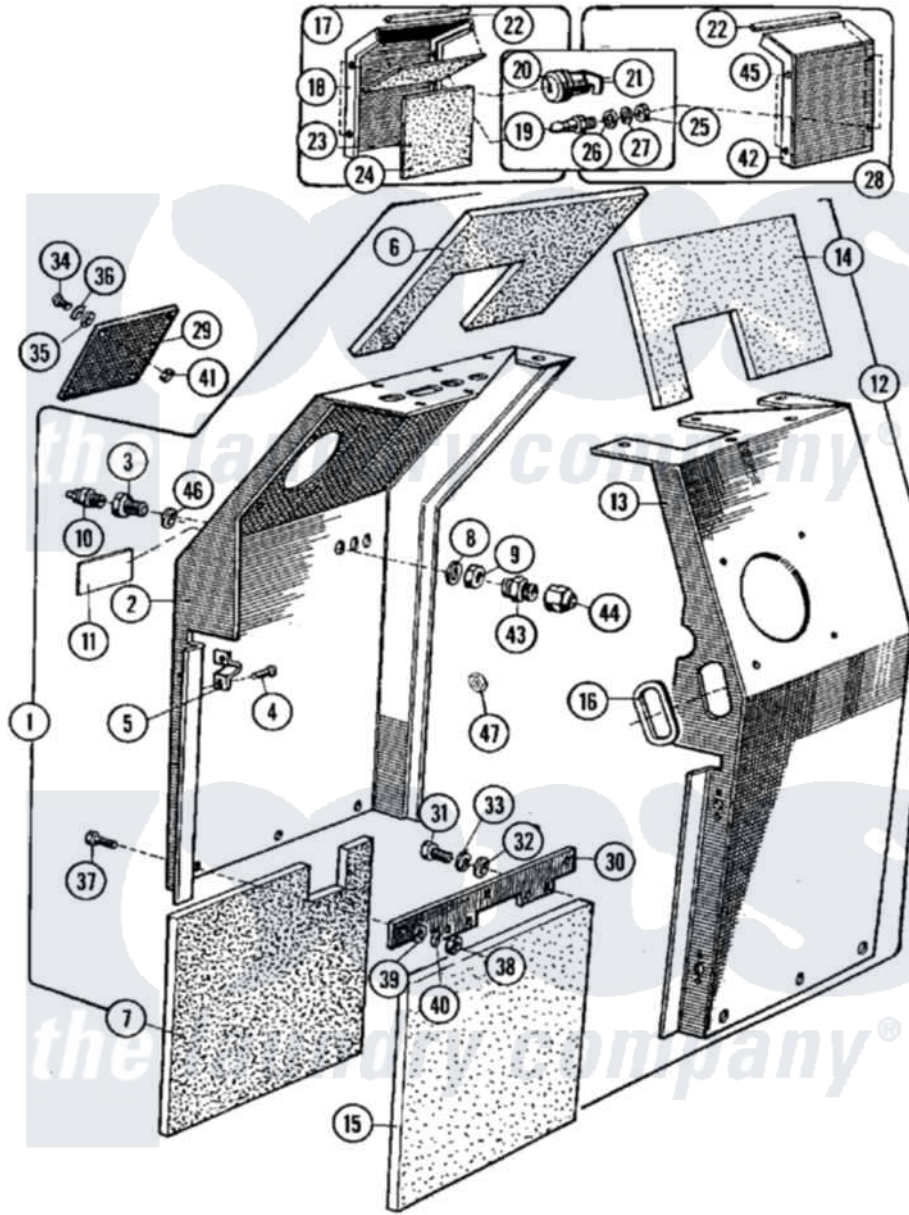

Maytag MFX95PNAVS 02 - SIDE PANEL

Maytag [Residential Maytag MFX95PNAVS Washer Parts](#) Parts Diagram 02 - SIDE PANEL
 Click on the part number to view part

Item	Original Part Number	Replaced By	Status	Part Description
001	NLA		Not Available	PANEL, LEFT SIDE (BACK-COMP.)
002	NLA		Not Available	PANEL, LEFT SIDE (BACK)
003	23001726			Adaptor, Lubrication Nipple
004	23001033			Rivets, Blind Lu
005	23001032			Spring Clip
006	NLA		Not Available	SHEET, ANTIVIBRATION (I)
007	23001795			Sheet, Antivibration
008	NLA		Not Available	WASHER (17)
009	23001736			Nut
010	23001753			Nipple, Lubricating
011	NLA		Not Available	LABEL, LUBRICATING
012	NLA		Not Available	PANEL, RIGHT SIDE (BACK-COMP.)
013	NLA		Not Available	PANEL, RIGHT SIDE (BACK)
014	23002115			Sheet, Anti-Vibration
015	23002116			Sheet, Anti-Vibe-Ii 25.5"X15.5"

016	23001088	23002473		Rubber, Protective
017	NLA		Not Available	PANEL, LEFT SIDE (FRONT-COMP.)
018	23001803			Panel, Left Side Lu
019	23001332			Alignment Pin
020	23001583			Device, Locking
021	23001009			Hook, Lock
022	23001088	23002473		Rubber, Protective
023	23001567			Sheet, Anti-Vibration
024	23001567			Sheet, Anti-Vibration
025	23001334	8184504		Nut
026	23001708			Washer
027	23001333	23004485		Lock Washer M5
028	NLA		Not Available	PANEL, RIGHT SIDE (FRONT-COMP)
029	23001805			Nut, Microswitch
030	23001806			Support, Side Panel
031	23001577			Bolt Lu
032	NLA		Not Available	WASHER (10.5)
033	23001400			Lock Washer, Spring
034	23001603			Bolt
035	23001580			Washer
036	23001582			Washer
037	23001264			Bolt M8x20
038	23001266			Nut M8
039	23001263			Washer
040	23001265			Washer
041	23001034		Not Available	NUT (M6)
042	NLA		Not Available	PANEL, RIGHT SIDE (FRONT)
043	23001737			Branch, Connecting
044	23001738			Nut, Traveling
045	23001007			Washer M21x27x1
046	BLANK		Not Available	WASHER
047	BLANK		Not Available	PLUG, UNIVERSAL