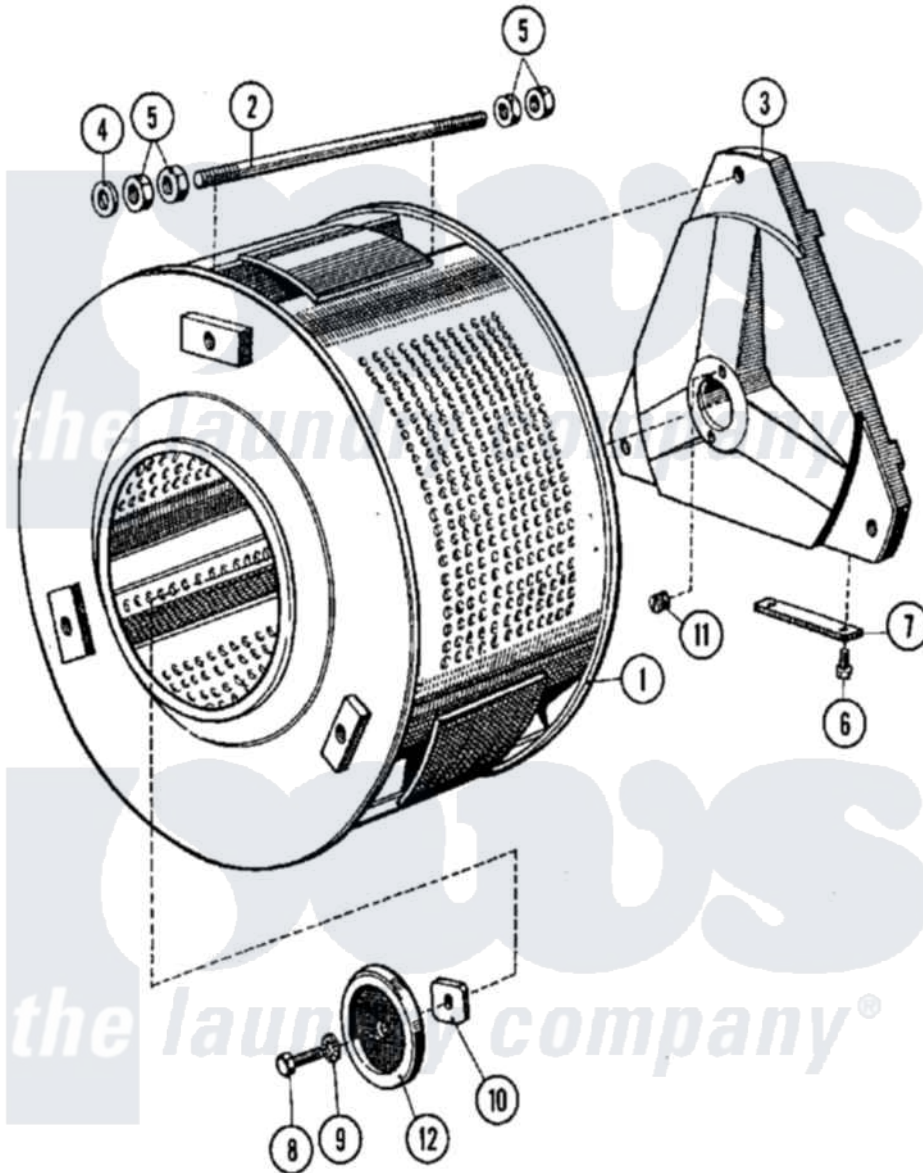

Maytag MFX95PNAVS 03 - INNER BASKET

Maytag [Residential Maytag MFX95PNAVS Washer Parts](#) Parts Diagram 03 - INNER BASKET
 Click on the part number to view part

Item	Original Part Number	Replaced By	Status	Part Description
001	23001813			Drum, Inner
"	23001814			Drum, Inner
002	23001815			Rod, Reinforcement Drum
"	23001816			Rod, Reinforcement Drum
003	NLA		Not Available	SHAFT, REINFORCEMENT (MAIN)
004	23001818			Washer
005	23001819			Nut
006	23001820			Bolt
007	23001821			Washer, Square
008	23001822			Bolt
009	23001823			Washer, Spring
010	23001824			Washer, Inner Drum
011	23001825			Screw, Blinded
012	23001826			Cover, Main Shaft