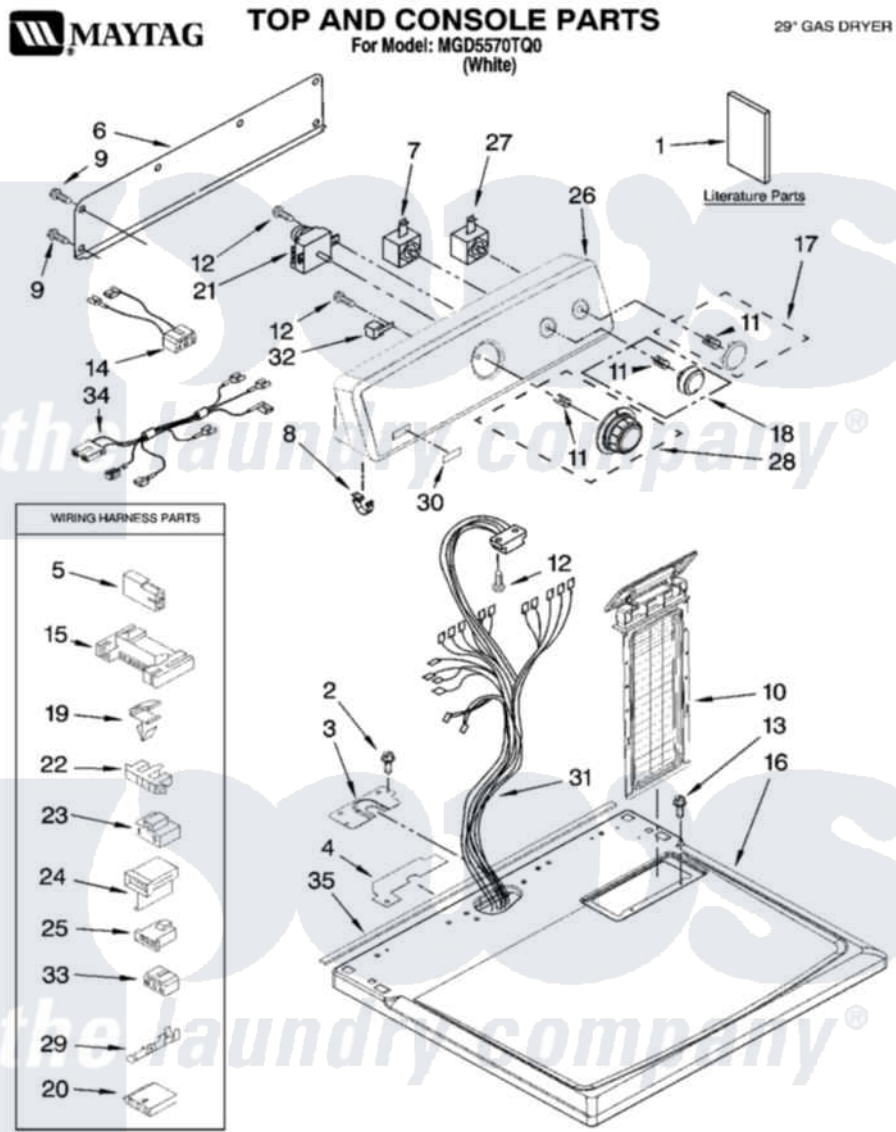

Maytag MGD5570TQ0 01 - TOP AND CONSOLE PARTS

11-07 Litho in U.S.A. (LAN)

FOR ORDERING INFORMATION REFER TO PARTS PRICE LIST

1

Part No. W10118339 Rev. C

Maytag [Residential Maytag MGD5570TQ0 Dryer Parts](#) Parts Diagram 01 - TOP AND CONSOLE PARTS

[Click on the part number to view part](#)

Item	Original Part Number	Replaced By	Status	Part Description
1	W10151609		Not Available	Use & Care Guide (English)
"	8576817		Not Available	Wiring Diagram
"	W10150652		Not Available	Sheet, Cycle Feature (English)
2	359625	487240		Screw, For Mtg. Service Capacitor
3	8565981			Bracket, Harness
4	W10118608			Foam-Seal Console Bracket
5	717252			Receptacle, Terminal
6	W10112576			Panel, Rear Console
7	3399639			Switch, Rotary Temperature
8	8312709			Clip-Console
9	693995			Screw, Hex Head
10	8565972			Screen, Lint
11	8536939			Clip, Knob
12	8533971	90767		Screw, 8A X 3/8 HeX Washer Head Tapping
13	688082	487240		Screw, For Mtg. Service

13	000903	407440	Capacitor
14	W10110861		Wire, Jumper
15	3395683		Receptacle, Multi-Terminal
16	W10112597	W10112599	Top
17	W10110031		Knob, Push-To-Start
18	W10110029		Knob, Control
19	3394427		Clip-Harness
20	3936144		Do-It-Yourself Repair Manuals
21	8578909		Timer Assembly
22	3397269		Connector, Timer
23	3401144		Connector
24	3403499		Connector, 2-Postion
25	3403498		Connector, 3-Position
26	W10086724	W10142664	Console
27	3398094		Switch, Push To Start
28	W10110030		Timer Knob Assembly
29	94614		Terminal
30	W10112569	W10203949	Medallion
31	W10110866		Harness, Wiring
32	694419		Mini-Buzzer
33	3347243		Block, Disconnect
34	W10119726		Wire, Jumper
35	W10112267		Foam-Seal Control Bracket