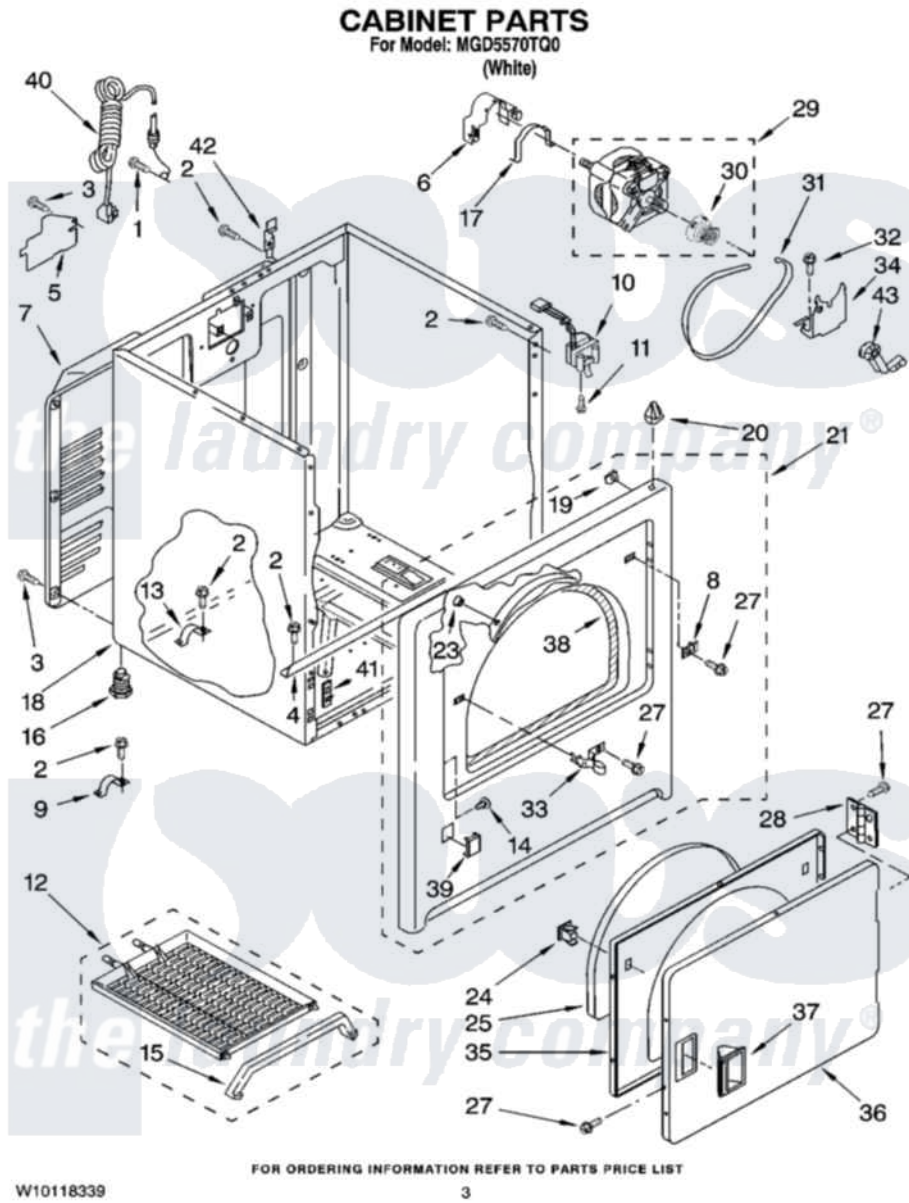

# Maytag MGD5570TQ0 02 - CABINET PARTS

Maytag [Residential Maytag MGD5570TQ0 Dryer Parts](#) Parts Diagram 02 - CABINET PARTS  
Click on the part number to view part

Item	Original Part Number	Replaced By	Status	Part Description
1	697776	<a href="#">4331106</a>		Screw, No.10-32 X 7/16
2	343641	<a href="#">681414</a>		Screw, 10AB X 1/2
3	<a href="#">693995</a>			Screw, Hex Head
4	<a href="#">8541400</a>			Bracket, Cabinet
5	<a href="#">3396795</a>			Cover, Terminal Block
6	<a href="#">3404162</a>			Clamp, Motor
7	3396805	<a href="#">280043</a>		Panel-Rear
8	<a href="#">3403630</a>			Plug, Strike Hole
9	<a href="#">3980175</a>			Clamp, Elbow
10	<a href="#">3406107</a>			Door Switch Assembly
11	697773	<a href="#">3395530</a>		Screw
12	<a href="#">3406839</a>			Dry Rack Assembly
13	<a href="#">341029</a>			Clamp, Pipe Door Spring
14	<a href="#">3404413</a>			Plug, Hinge Hole
15	<a href="#">692989</a>			BRacket, Dry Rack
16	3392100	<a href="#">49621</a>		Feet-Leveling