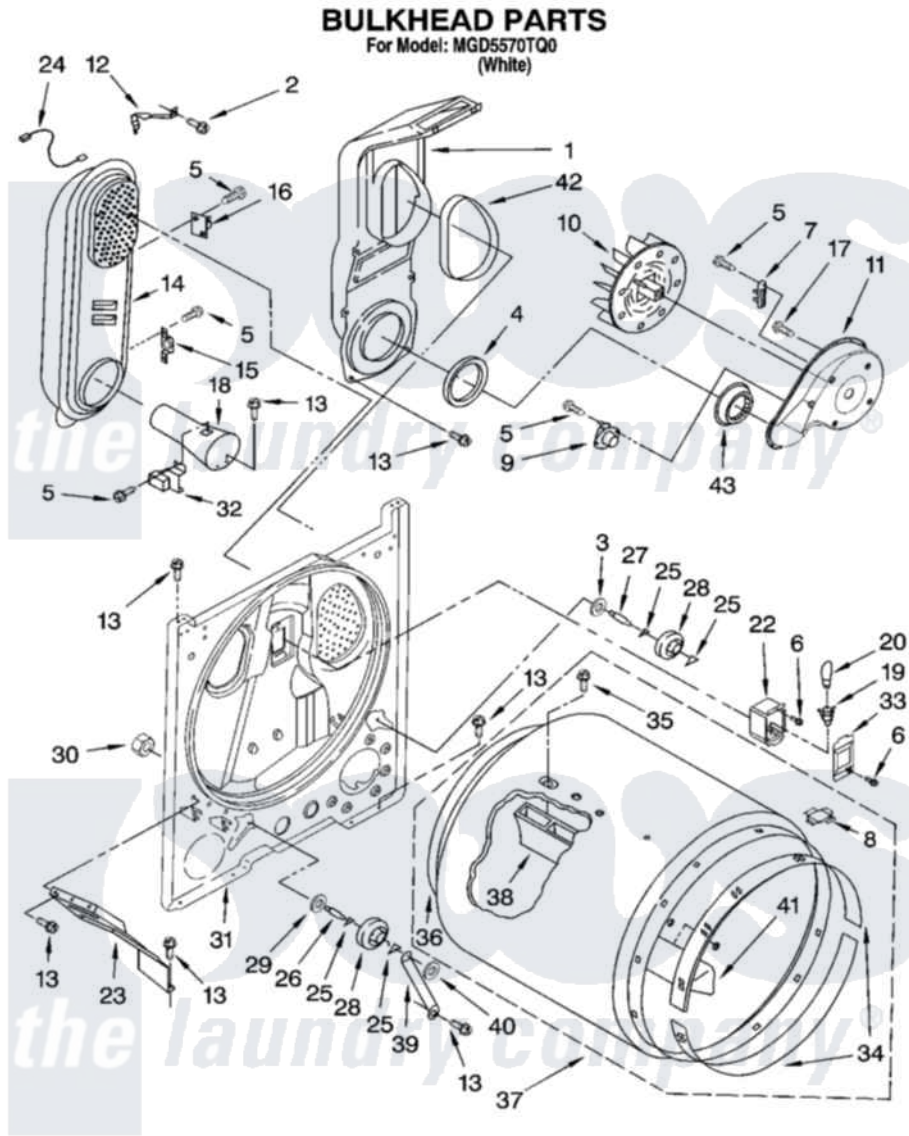

# Maytag MGD5570TQ0 03 - BULKHEAD PARTS

FOR ORDERING INFORMATION REFER TO PARTS PRICE LIST

W10118339

5

Maytag [Residential Maytag MGD5570TQ0 Dryer Parts](#) Parts Diagram 03 - BULKHEAD PARTS  
Click on the part number to view part

Item	Original Part Number	Replaced By	Status	Part Description
1	<a href="#">348368</a>			Lint Chute Assembly
2	<a href="#">489463</a>			Screw, 8-18 X 1/16
3	<a href="#">3388703</a>			Washer, Support
4	<a href="#">347139</a>			Seal, Lint Chute
5	<a href="#">90767</a>			Screw, 8A X 3/8 HeX Washer Head Tapping
6	487909	<a href="#">488729</a>		Screw
7	<a href="#">3392519</a>			Thermal Limiter
8	<a href="#">8066086</a>			Plug, Drum Hole
9	<a href="#">3387134</a>			Thermostat, Internal-Bias
10	<a href="#">694089</a>			Wheel, Blower
11	<a href="#">8577230</a>			Housing, Blower
12	3398161			CLIP
13	343641	<a href="#">681414</a>		Screw, 10AB X 1/2
14	8530285	<a href="#">279980</a>		Box
15	<a href="#">3403140</a>			Thermostat, High-Limit 205F
16	<a href="#">280010</a>			Kit, Thermal Cut-Off