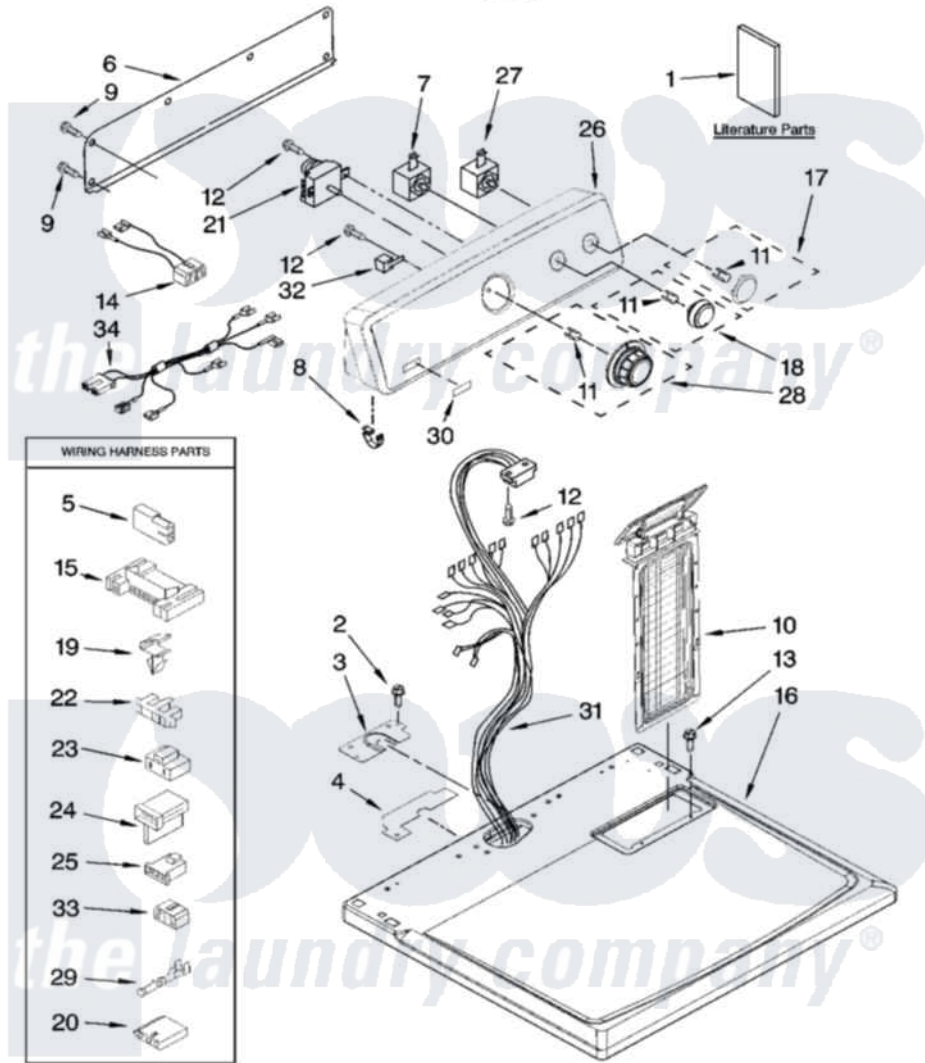

Maytag MGD5570TQ1 01 - TOP AND CONSOLE PARTS

TOP AND CONSOLE PARTS

For Model: MGD5570TQ1
(White)

29" GAS DRYER

7-07 Litho In U.S.A. (LT)

1

Part No. W10154254 Rev. A

Maytag [Residential Maytag MGD5570TQ1 Dryer Parts](#) Parts Diagram 01 - TOP AND CONSOLE PARTS

[Click on the part number to view part](#)

Item	Original Part Number	Replaced By	Status	Part Description
1	W10088775		Not Available	Use & Care Guide
"	8576817		Not Available	Wiring Diagram
"	W10089170		Not Available	Sheet, Cycle Feature
2	359625	487240		Screw, For Mtg. Service Capacitor
3	W10112578			Harness, Bracket
4	W10112603			Seal, Harness
5	717252			Receptacle, Terminal
6	W10112577			Panel, Rear Console
7	3399639			Switch, Rotary Temperature
8	8312709			Clip-Console
9	693995			Screw, Hex Head
10	8565972			Screen, Lint
11	8536939			Clip, Knob
12	8533971	90767		Screw, 8A X 3/8 HeX Washer Head Tapping
13	688082	487240		Screw, For Mtg. Service

13	000903	407440	Capacitor
14	W10110861		Wire, Jumper
15	3395683		Receptacle, Multi-Terminal
16	W10112597	W10112599	Top
17	W10110031		Knob, Push-To-Start
18	W10110029		Knob, Control
19	3394427		Clip-Harness
20	3936144		Do-It-Yourself Repair Manuals
21	8578909		Timer Assembly
22	3397269		Connector, Timer
23	3401144		Connector
24	3403499		Connector, 2-Postion
25	3403498		Connector, 3-Position
26	W10086724	W10142664	Console
27	3398094		Switch, Push To Start
28	W10110030		Timer Knob Assembly
29	94614		Terminal
30	W10112569	W10203949	Medallion
31	W10110992		Harness, Wiring
32	694419		Mini-Buzzer
33	3347243		Block, Disconnect
34	W10119726		Wire, Jumper