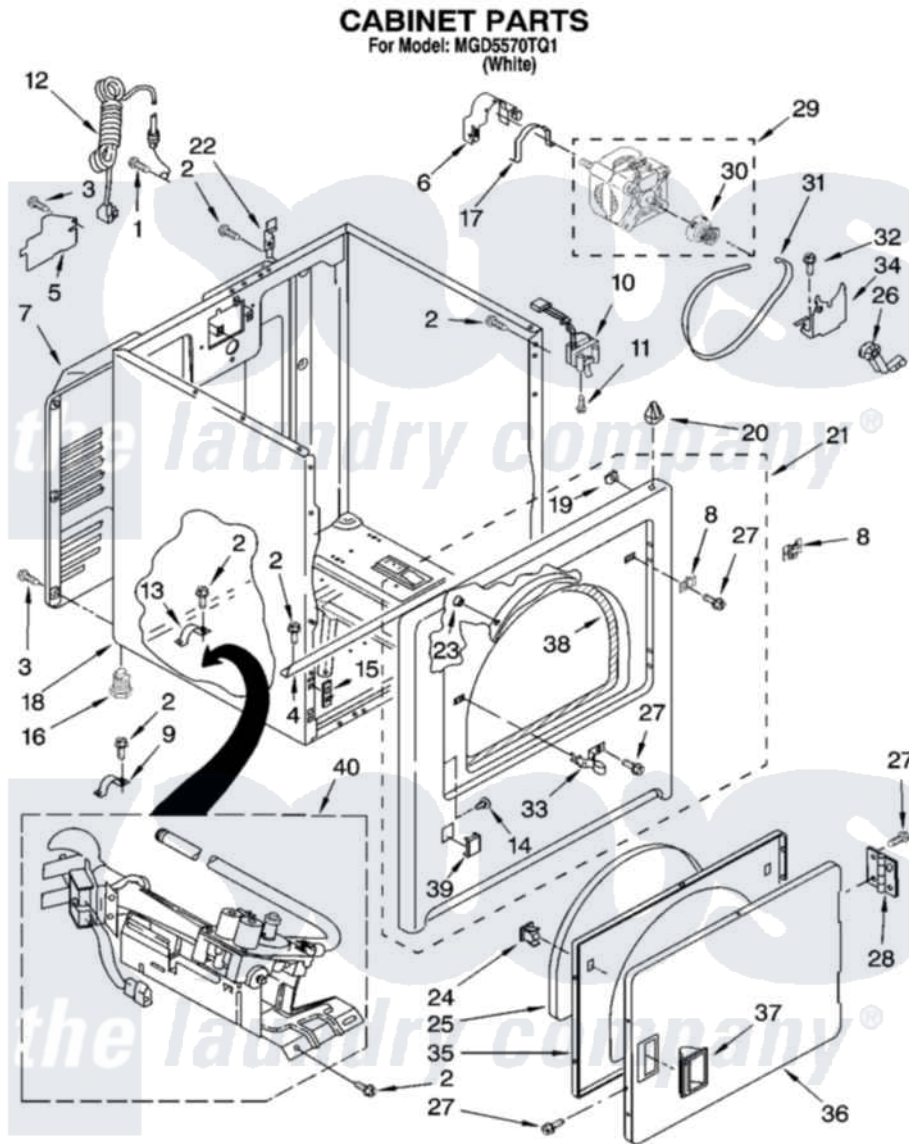

Maytag MGD5570TQ1 02 - CABINET PARTS

W10154254

3

Maytag [Residential Maytag MGD5570TQ1 Dryer Parts](#) Parts Diagram 02 - CABINET PARTS
Click on the part number to view part

Item	Original Part Number	Replaced By	Status	Part Description
1	697776	4331106		Screw, No.10-32 X 7/16
2	343641	681414		Screw, 10AB X 1/2
3	693995			Screw, Hex Head
4	8541400			Bracket, Cabinet
5	3396795			Cover, Terminal Block
6	3404162			Clamp, Motor
7	3396805	280043		Panel-Rear
8	3403630			Plug, Strike Hole
9	3980175			Clamp, Elbow
10	3406107			Door Switch Assembly
11	697773	3395530		Screw
12	344020	3401402		Cord, Power
13	341029			Clamp, Pipe Door Spring
14	3404413			Plug, Hinge Hole
15	3394083			Clip, Front Panel
16	3392100	49621		Feet-Leveling

"	279810		Foot-Optional
17	660658		Clamp, Motor Mounting 343481 685441
18	8530603	8533643	Cabinet
19	98234		Clip, U-Bend
20	690363	18776	Lock, Front Top
21	3403447	279854	Panel
22	8066217		Hinge, Top
23	685203	279220	Clip
24	3389441		Door Catch Assembly
25	3405246		Seal, Door Push-To-Start
26	691366		Idler And Pulley Assembly
27	342055	488627	Screw
28	3405514	W10362431	Hinge And Pin Assembly
29	8066206	279827	Motor-Drive
30	8066184		Pulley, Motor
31	8066065	341241	Belt
32	3400500		Bolt, 3405245 5/16-18 X 3/4
33	3403431		Strike, Panel
34	348780		Base, Motor
35	3402341		Door, Inner
36	3402335		Door, Front
37	8565970		Handle, Door
38	3406129		Seal And Bearing Assembly
39	3394975		Plug, Front Panel
40			Not Available