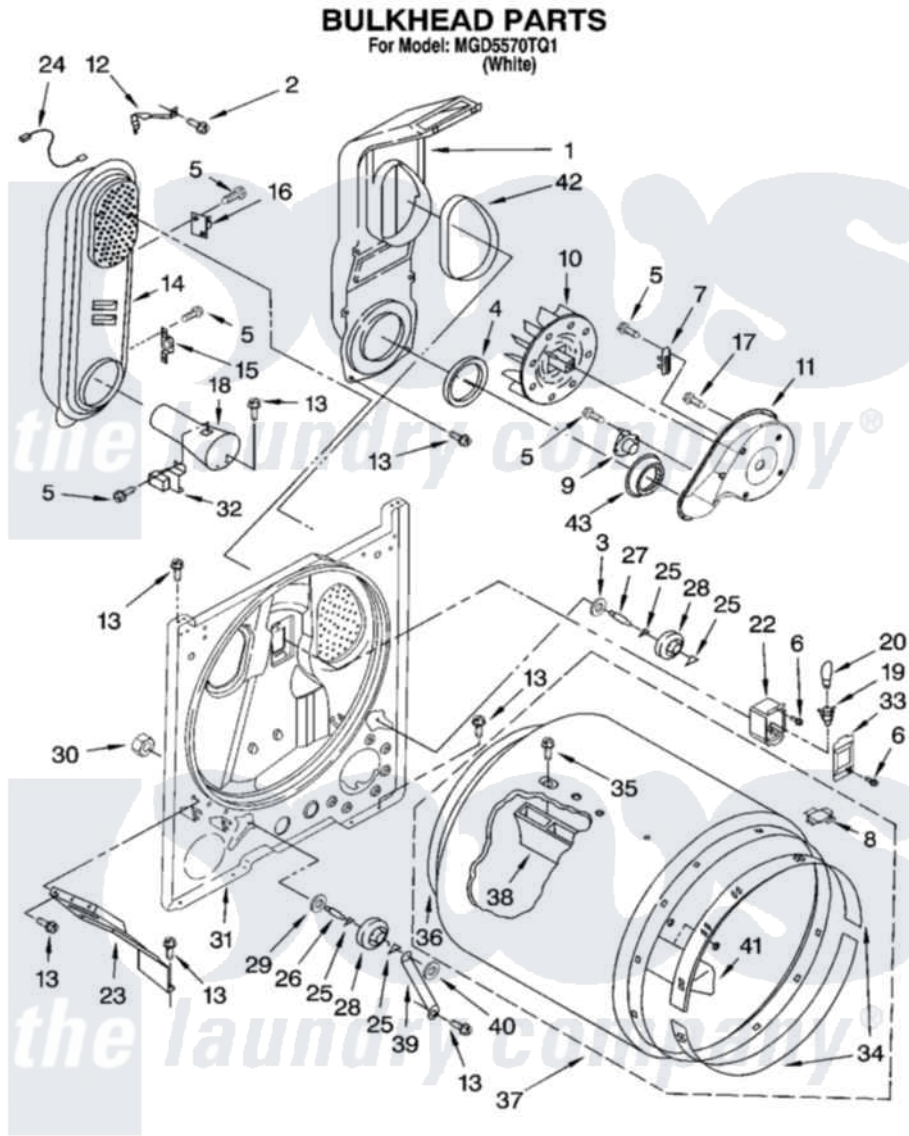

Maytag MGD5570TQ1 03 - BULKHEAD PARTS

W10154254

5

Maytag [Residential Maytag MGD5570TQ1 Dryer Parts](#) Parts Diagram 03 - BULKHEAD PARTS
Click on the part number to view part

Item	Original Part Number	Replaced By	Status	Part Description
1	348368			Lint Chute Assembly
2	489463			Screw, 8-18 X 1/16
3	3388703			Washer, Support
4	347139			Seal, Lint Chute
5	90767			Screw, 8A X 3/8 HeX Washer Head Tapping
6	487909	488729		Screw
7	3392519			Thermal Limiter
8	8066086			Plug, Drum Hole
9	3387134			Thermostat, Internal-Bias
10	694089			Wheel, Blower
11	8577230			Housing, Blower
12	3398161			CLIP
13	343641	681414		Screw, 10AB X 1/2
14	8530285	279980		Box
15	3403140			Thermostat, High-Limit 205F
16	280010			Kit, Thermal Cut-Off

17	3390647	488729	Screw
18	8066049		Funnel, Burner Light
19	3403634	W10136369	Socket, Drum Light Assembly
20	3406124	22002263	Lamp
22	3977373		Bracket, Drum Light
23	3406022		Bracket, Bulkhead
24	3401707		Jumper, Tco-High Limit
25	690997		Washer, Thrust
26	3399506	W10359270	Shaft, Drum Roller Threads
27	3399507	W10359269	Shaft, Drum Roller Threads
28	3397590	349241T	Support
29	348197		Washer, Support
30	3359452		Nut, Lock
31	3403413		Bulkhead
32	338906		Radiant, Sensor
33	3402841	8532165	Lens, Drum Light
34	692526	279441	BeaRng-Rng
35	W10109200		Screw, Baffle Mounting
36	3406130	279857	Seal
37	695587		Drum Assembly
38	692490		Baffle, Drum
39	3976434		Bracket, Support Shaft
40	90296		Nut, Push On
41	3403636		Baffle, Drum
42	339956		Seal, Air Duct To Bulkhead
43	696302		Shield, Exhaust