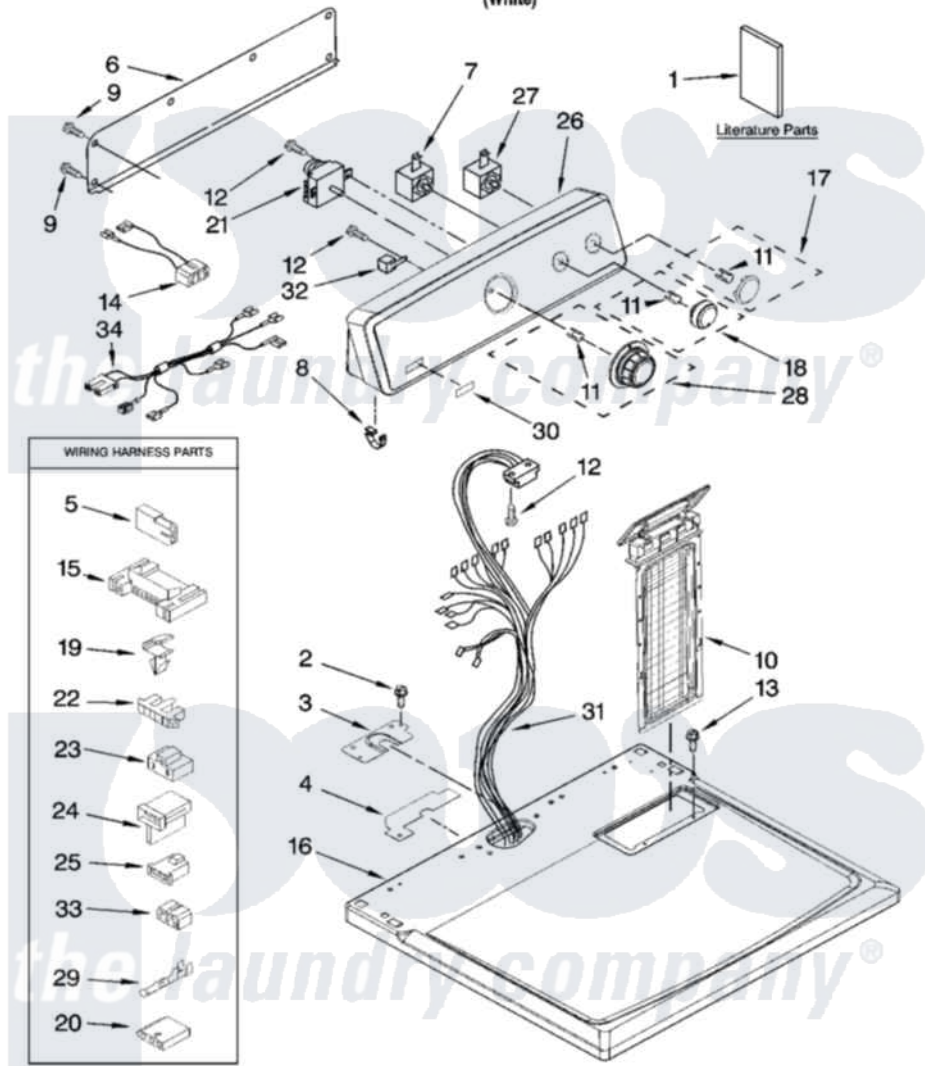

Maytag MGD5591TQ0 01 - TOP AND CONSOLE PARTS

TOP AND CONSOLE PARTS

For Model: MGD5591TQ0
(White)

29" GAS DRYER

11-07 Litho in U.S.A. (LAN)

FOR ORDERING INFORMATION REFER TO PARTS PRICE LIST

1

Part No. W10137086 Rev. B

Maytag [Residential Maytag MGD5591TQ0 Dryer Parts](#) Parts Diagram 01 - TOP AND CONSOLE PARTS

[Click on the part number to view part](#)

Item	Original Part Number	Replaced By	Status	Part Description
1	W10088779		Not Available	Use & Care Guide
"	W10141115		Not Available	Wiring Diagram
"	W10150652		Not Available	Sheet, Cycle Feature (English)
2	359625	487240		Screw, For Mtg. Service Capacitor
3	8565981			Bracket, Harness
4	W10118608			Foam-Seal Console Bracket
5	717252			Receptacle, Terminal
6	W10112576			Panel, Rear Console
7	3399639			Switch, Rotary Temperature
8	8312709			Clip-Console
9	693995			Screw, Hex Head
10	8565973			Screen, Lint
11	8536939			Clip, Knob
12	8533971	90767		Screw, 8A X 3/8 HeX Washer Head Tapping
13	688082	487240		Screw, For Mtg. Service

13	000903	407440	Capacitor
14	W10110861		Wire, Jumper
15	3395683		Receptacle, Multi-Terminal
16	W10112597	W10112599	Top
17	W10110031		Knob, Push-To-Start
18	W10110029		Knob, Control
19	3394427		Clip-Harness
20	3936144		Do-It-Yourself Repair Manuals
21	8578909		Timer Assembly
22	3397269		Connector, Timer
23	3401144		Connector
24	3403499		Connector, 2-Postion
25	3403498		Connector, 3-Position
26	W10086729	Not Available	Console & Control Panel Assembly (Includes Illus. 5 & 6)
27	3398094		Switch, Push To Start
28	W10110030		Timer Knob Assembly
29	94614		Terminal
30	W10112569	W10203949	Medallion
31	W10110866		Harness, Wiring
32	694419		Mini-Buzzer
33	3347243		Block, Disconnect
34	W10119726		Wire, Jumper