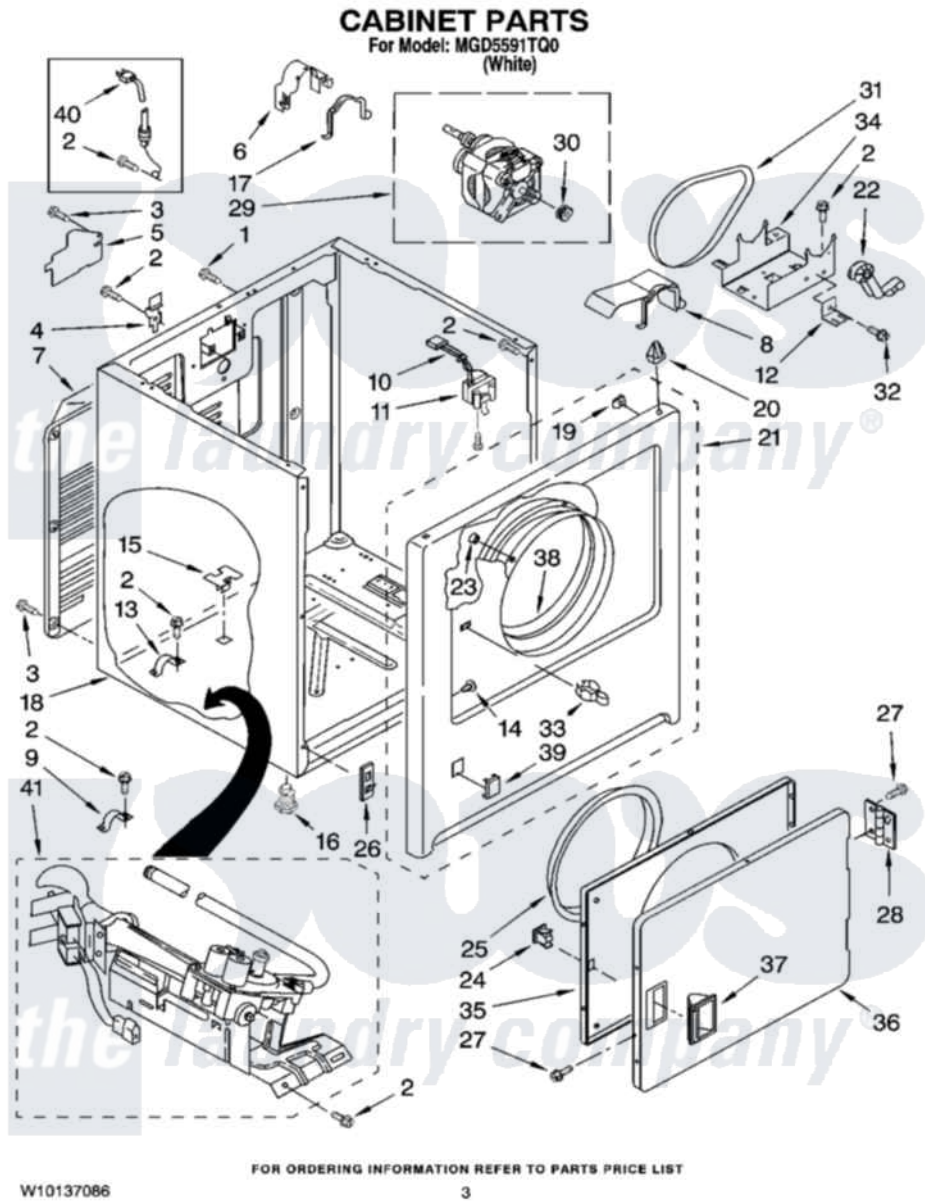

# Maytag MGD5591TQ0 02 - CABINET PARTS

Maytag [Residential Maytag MGD5591TQ0 Dryer Parts](#) Parts Diagram 02 - CABINET PARTS  
Click on the part number to view part

Item	Original Part Number	Replaced By	Status	Part Description
1	697776	<a href="#">4331106</a>		Screw, No.10-32 X 7/16
2	343641	<a href="#">681414</a>		Screw, 10AB X 1/2
3	<a href="#">693995</a>			Screw, Hex Head
4	<a href="#">8066217</a>			Hinge, Top
5	<a href="#">3396795</a>			Cover, Terminal Block
6	<a href="#">3404162</a>			Clamp, Motor
7	3396807	<a href="#">280040</a>		Panel-Rear
8	<a href="#">3401800</a>			Belt Shield Assembly
9	<a href="#">3980175</a>			Clamp, Elbow
10	<a href="#">3406105</a>			Door Switch Assembly
11	697773	<a href="#">3395530</a>		Screw
12	<a href="#">3401805</a>			Bracket, Idler
13	<a href="#">341029</a>			Clamp, Pipe Door Spring
14	<a href="#">3404413</a>			Plug, Hinge Hole
15	<a href="#">3404283</a>			Plug, Cabinet
16	3392100	<a href="#">49621</a>		Feet-Leveling