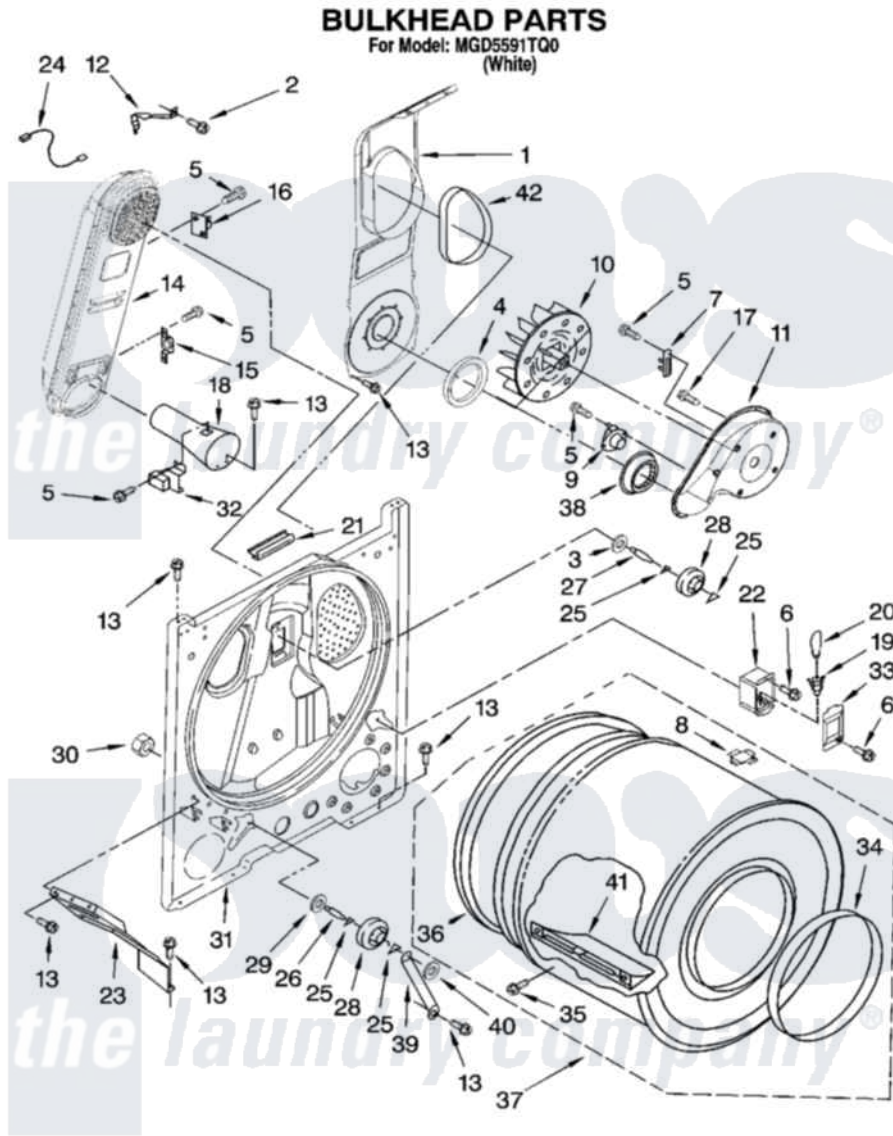

Maytag MGD5591TQ0 03 - BULKHEAD PARTS

W10137086

FOR ORDERING INFORMATION REFER TO PARTS PRICE LIST

5

Maytag [Residential Maytag MGD5591TQ0 Dryer Parts](#) Parts Diagram 03 - BULKHEAD PARTS
Click on the part number to view part

Item	Original Part Number	Replaced By	Status	Part Description
1	8519777			Lint Chute Assembly
2	489463			Screw, 8-18 X 1/16
3	3388703			Washer, Support
4	347139			Seal, Lint Chute
5	90767			Screw, 8A X 3/8 HeX Washer Head Tapping
6	487909	488729		Screw
7	3392519			Thermal Limiter
8	8066086			Plug, Drum Hole
9	3387134			Thermostat, Internal-Bias
10	3406963			Wheel, Blower
11	8577233			Housing, Blower
12	3398161			CLIP
13	343641	681414		Screw, 10AB X 1/2
14	8530285	279980		Box
15	3403140			Thermostat, High-Limit 205F
16	280010			Kit, Thermal Cut-Off

17	3390647	488729	Screw
18	8066048		Funnel, Burner
19	W10136369		Socket, Drum Light Assembly
20	3406124	22002263	Lamp
21	3392247	686889	Pad
22	3977373		Bracket, Drum Light
23	3406022		Bracket, Bulkhead
24	3401707		Jumper, Tco-High Limit
25	690997		Washer, Thrust
26	3399506	W10359270	Shaft, Drum Roller Threads
27	3399507	W10359269	Shaft, Drum Roller Threads
28	3397590	349241T	Support
29	348197		Washer, Support
30	3359452		Nut, Lock
31	8529957	279794	Bulkhead
32	338906		Radiant, Sensor
33	8532165		Lens, Drum Light
34	3394509		Ring, Bearing
35	W10109200		Screw, Baffle Mounting
36	8066085	239087	Seal
37	3396777	697760	Drum
38	696302		Shield, Exhaust
39	3976435		Bracket, Support
40	90296		Nut, Push On
41	342847		Baffle, Drum
42	339956		Seal, Air Duct To Bulkhead