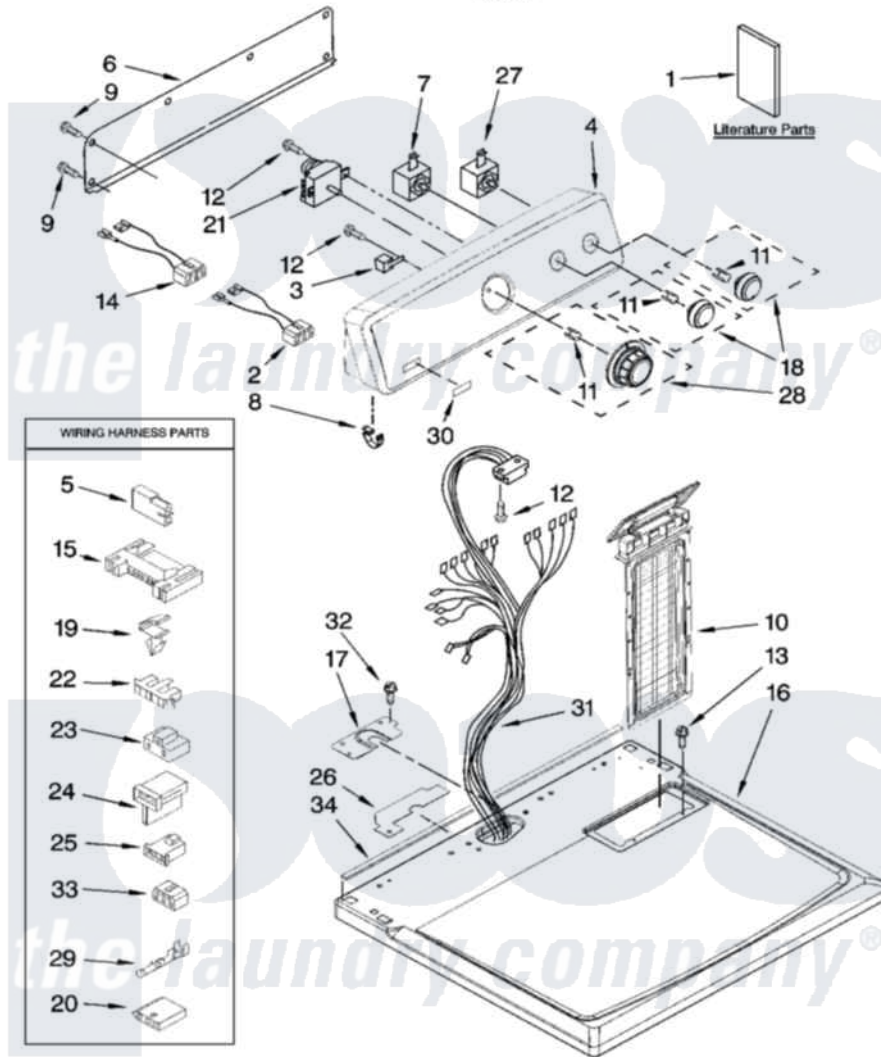

Maytag MGD5600TQ0 01 - TOP AND CONSOLE PARTS

TOP AND CONSOLE PARTS

For Model: MGD5600TQ0
(White)

29" GAS DRYER

8-07 Litho in U.S.A. (drd)

1

Part No. W10117259 Rev. B

Maytag Residential Maytag MGD5600TQ0 Dryer Parts Parts Diagram 01 - TOP AND CONSOLE PARTS

[Click on the part number to view part](#)

| Item | Original Part Number | Replaced By | Status | Part Description |
|------|---------------------------|---------------------------|---------------|---|
| 1 | W10088775 | | Not Available | Use & Care Guide |
| " | 63001221 | | | Shelf |
| " | W10089170 | | Not Available | Sheet, Cycle Feature |
| 2 | W10113080 | | | Wire, Jumper |
| 3 | 694419 | | | Mini-Buzzer |
| 4 | W10086704 | W10142665 | | Console |
| 5 | 717252 | | | Receptacle, Terminal |
| 6 | W10112576 | | | Panel, Rear Console |
| 7 | 3399639 | | | Switch, Rotary Temperature |
| 8 | 8312709 | | | Clip-Console |
| 9 | 693995 | | | Screw, Hex Head |
| 10 | 8565972 | | | Screen, Lint |
| 11 | 8536939 | | | Clip, Knob |
| 12 | 8533971 | 90767 | | Screw, 8A X 3/8 HeX Washer Head Tapping |
| 13 | 688983 | 487240 | | Screw, For Mtg. Service Capacitor |