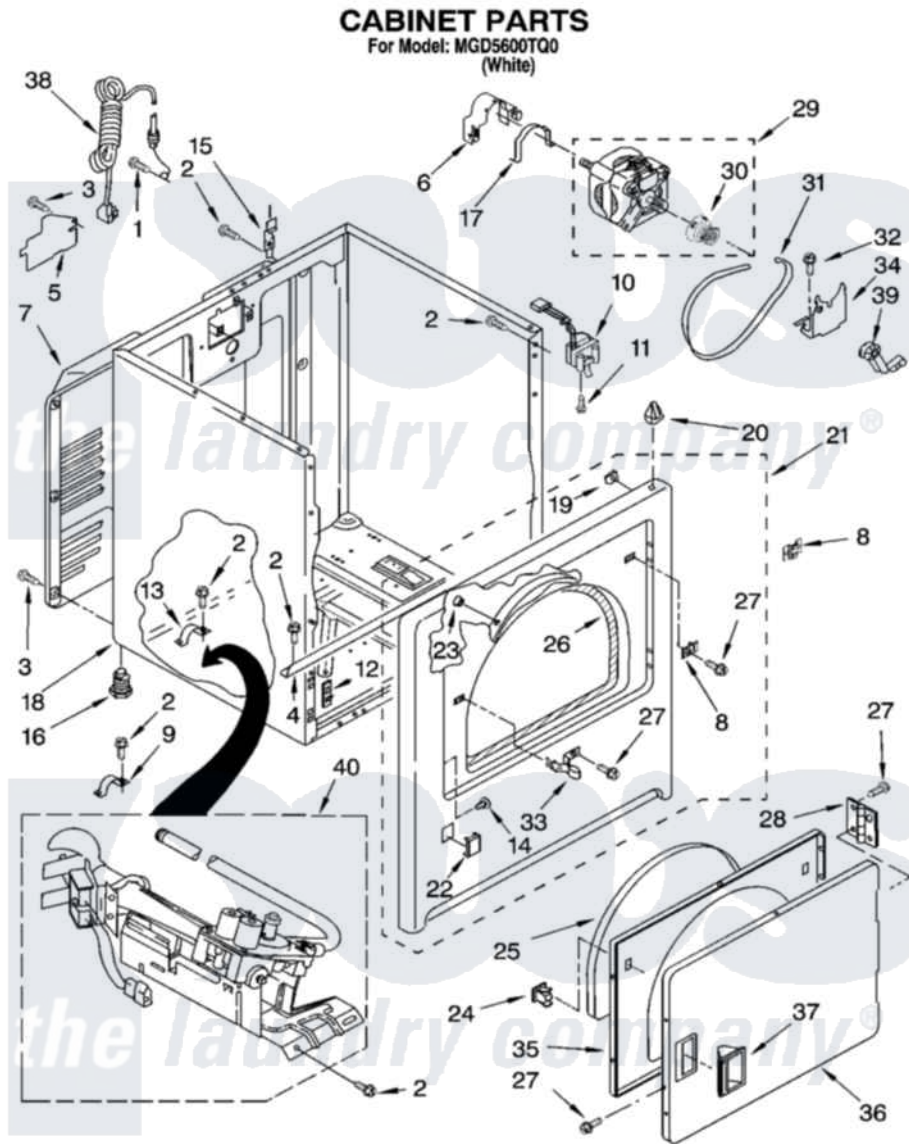

# Maytag MGD5600TQ0 02 - CABINET PARTS

W10117259

3

Maytag [Residential Maytag MGD5600TQ0 Dryer Parts](#) Parts Diagram 02 - CABINET PARTS  
Click on the part number to view part

Item	Original Part Number	Replaced By	Status	Part Description
1	697776	<a href="#">4331106</a>		Screw, No.10-32 X 7/16
2	343641	<a href="#">681414</a>		Screw, 10AB X 1/2
3	<a href="#">693995</a>			Screw, Hex Head
4	<a href="#">8541400</a>			Bracket, Cabinet
5	<a href="#">3396795</a>			Cover, Terminal Block
6	<a href="#">3404162</a>			Clamp, Motor
7	3396805	<a href="#">280043</a>		Panel-Rear
8	<a href="#">3403630</a>			Plug, Strike Hole
9	<a href="#">3980175</a>			Clamp, Elbow
10	<a href="#">3406107</a>			Door Switch Assembly
11	697773	<a href="#">3395530</a>		Screw
12	<a href="#">3394083</a>			Clip, Front Panel
13	<a href="#">341029</a>			Clamp, Pipe Door Spring
14	<a href="#">3404413</a>			Plug, Hinge Hole
15	<a href="#">8066217</a>			Hinge, Top
16	3392100	<a href="#">49621</a>		Feet-Leveling