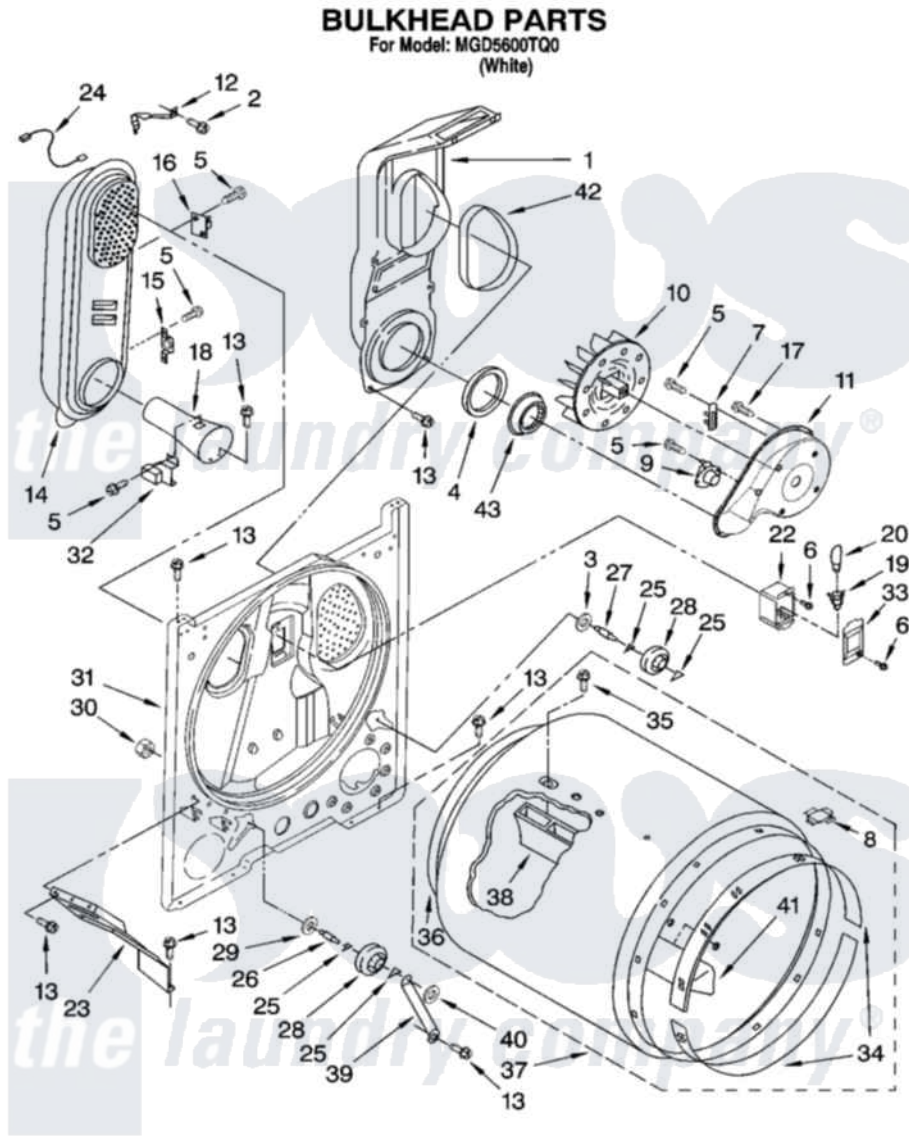

Maytag MGD5600TQ0 03 - BULKHEAD PARTS

W10117259

5

Maytag [Residential Maytag MGD5600TQ0 Dryer Parts](#) Parts Diagram 03 - BULKHEAD PARTS
 Click on the part number to view part

Item	Original Part Number	Replaced By	Status	Part Description
1	348368			Lint Chute Assembly
2	489463			Screw, 8-18 X 1/16
3	3388703			Washer, Support
4	347139			Seal, Lint Chute
5	90767			Screw, 8A X 3/8 HeX Washer Head Tapping
6	487909	488729		Screw
7	3392519			Thermal Limiter
8	8066086			Plug, Drum Hole
9	3387134			Thermostat, Internal-Bias
10	694089			Wheel, Blower
11	8577230			Housing, Blower
12	3398161			CLIP
13	343641	681414		Screw, 10AB X 1/2
14	8530285	279980		Box
15	3403140			Thermostat, High-Limit 205F
16	3977394	279769		Cutoff-Tml

17	3390647	488729	Screw
18	8066049		Funnel, Burner Light
19	W10136369		Socket, Drum Light Assembly
20	3406124	22002263	Lamp
22	3977373		Bracket, Drum Light
23	3406022		Bracket, Bulkhead
24	3401707		Jumper, Tco-High Limit
25	690997		Washer, Thrust
26	3399506	W10359270	Shaft, Drum Roller Threads
27	3399507	W10359269	Shaft, Drum Roller Threads
28	3397590	349241T	Support
29	348197		Washer, Support
30	3359452		Nut, Lock
31	3403413		Bulkhead
32	338906		Radiant, Sensor
33	3402841	8532165	Lens, Drum Light
34	692526	279441	BeaRng-Rng
35	W10109200		Screw, Baffle Mounting
36	3406130	279857	Seal
37	695587		Drum Assembly
38	692490		Baffle, Drum
39	3976434		Bracket, Support Shaft
40	90296		Nut, Push On
41	3403636		Baffle, Drum
42	339956		Seal, Air Duct To Bulkhead
43	696302		Shield, Exhaust