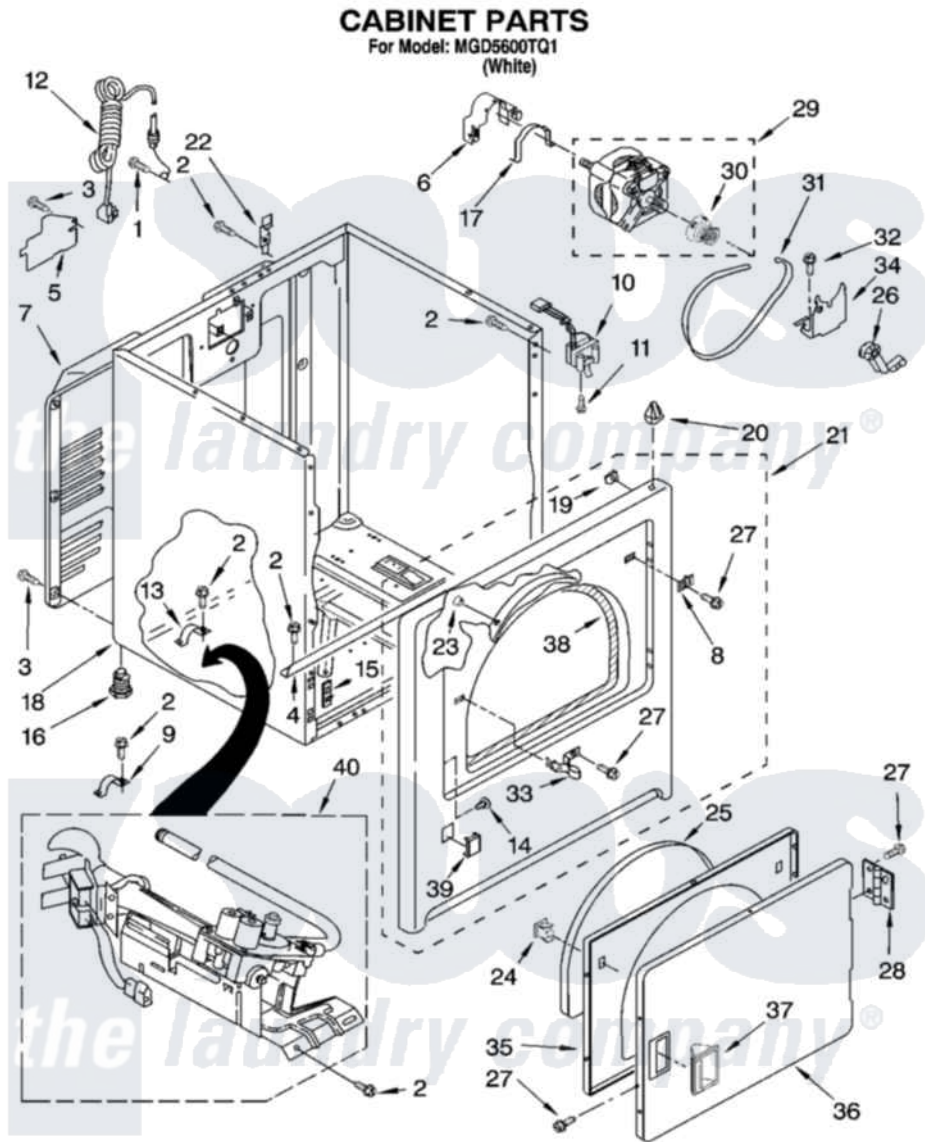

Maytag MGD5600TQ1 02 - CABINET PARTS

W10155382

3

Maytag [Residential Maytag MGD5600TQ1 Dryer Parts](#) Parts Diagram 02 - CABINET PARTS
Click on the part number to view part

Item	Original Part Number	Replaced By	Status	Part Description
1	697776	4331106		Screw, No.10-32 X 7/16
2	343641	681414		Screw, 10AB X 1/2
3	693995			Screw, Hex Head
4	8541400			Bracket, Cabinet
5	3396795			Cover, Terminal Block
6	3404162			Clamp, Motor
7	3396805	280043		Panel-Rear
8	3403630			Plug, Strike Hole
9	3980175			Clamp, Elbow
10	3406107			Door Switch Assembly
11	697773	3395530		Screw
12	344020	3401402		Cord, Power
13	341029			Clamp, Pipe Door Spring
14	3404413			Plug, Hinge Hole
15	3394083			Clip, Front Panel
16	3392100	49621		Feet-Leveling

"	279810		Foot-Optional
17	660658		Clamp, Motor Mounting 343481 685441
18	8530603	8533643	Cabinet
19	98234		Clip, U-Bend
20	690363	18776	Lock, Front Top
21	3403447	279854	Panel
22	8066217		Hinge, Top
23	685203	279220	Clip
24	3389441		Door Catch Assembly
25	3405246		Seal, Door Push-To-Start
26	691366		Idler And Pulley Assembly
27	342055	488627	Screw
28	3405514	W10362431	Hinge And Pin Assembly
29	8066206	279827	Motor-Drive
30	8066184		Pulley, Motor
31	8066065	341241	Belt
32	3400500		Bolt, 3405245 5/16-18 X 3/4
33	3403431		Strike, Panel
34	348780		Base, Motor
35	3402341		Door, Inner
36	3402335		Door, Front
37	8565970		Handle, Door
38	3406129		Seal And Bearing Assembly
39	3394975		Plug, Front Panel
40	8318272	W10465748	Burner-Gas