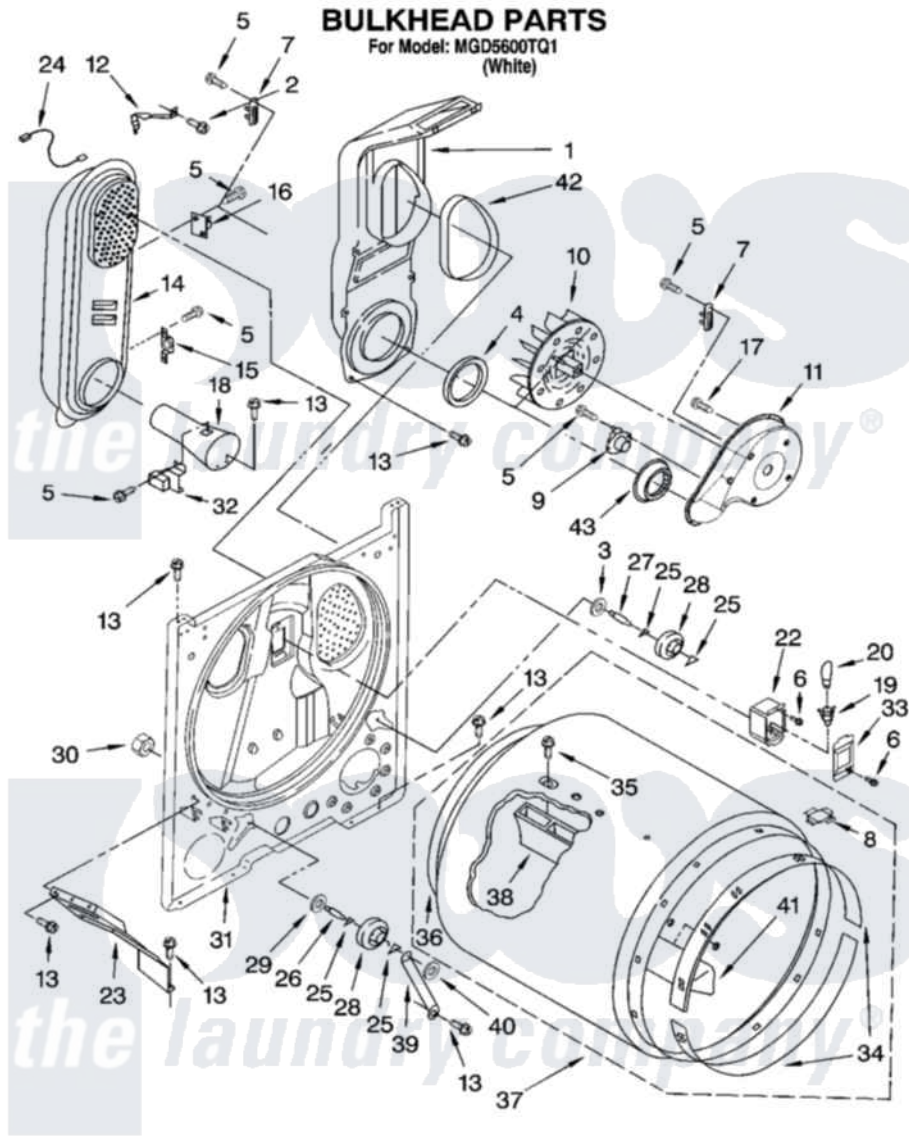

Maytag MGD5600TQ1 03 - BULKHEAD PARTS

W10155382

5

Maytag [Residential Maytag MGD5600TQ1 Dryer Parts](#) Parts Diagram 03 - BULKHEAD PARTS
Click on the part number to view part

Item	Original Part Number	Replaced By	Status	Part Description
1	348368			Lint Chute Assembly
2	489463			Screw, 8-18 X 1/16
3	3388703			Washer, Support
4	347139			Seal, Lint Chute
5	90767			Screw, 8A X 3/8 HeX Washer Head Tapping
6	487909	488729		Screw
7	3392519			Thermal Limiter
8	8066086			Plug, Drum Hole
9	3387134			Thermostat, Internal-Bias
10	694089			Wheel, Blower
11	8577230			Housing, Blower
12	3398161			CLIP
13	343641	681414		Screw, 10AB X 1/2
14	8530285	279980		Box
15	3403140			Thermostat, High-Limit 205F
16	280010			Kit, Thermal Cut-Off

17	3390647	488729	Screw
18	8066049		Funnel, Burner Light
19	3403634	W10136369	Socket, Drum Light Assembly
20	3406124	22002263	Lamp
22	3977373		Bracket, Drum Light
23	3406022		Bracket, Bulkhead
24	3401707		Jumper, Tco-High Limit
25	690997		Washer, Thrust
26	3399506	W10359270	Shaft, Drum Roller Threads
27	3399507	W10359269	Shaft, Drum Roller Threads
28	3397590	349241T	Support
29	348197		Washer, Support
30	3359452		Nut, Lock
31	3403413		Bulkhead
32	338906		Radiant, Sensor
33	3402841	8532165	Lens, Drum Light
34	692526	279441	BeaRng-Rng
35	W10109200		Screw, Baffle Mounting
36	3406130	279857	Seal
37	695587		Drum Assembly
38	692490		Baffle, Drum
39	3976434		Bracket, Support Shaft
40	90296		Nut, Push On
41	3403636		Baffle, Drum
42	339956		Seal, Air Duct To Bulkhead
43	696302		Shield, Exhaust