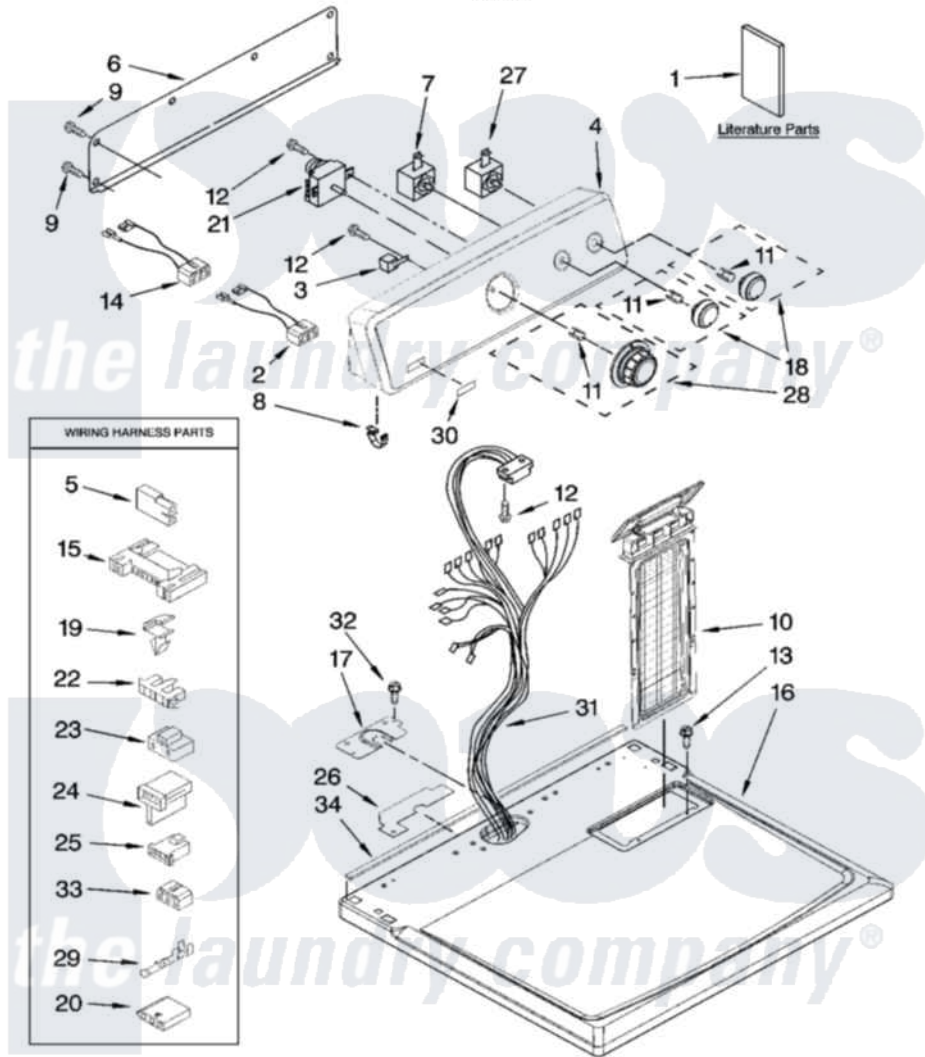

# Maytag MGD5620TQ0 01 - TOP AND CONSOLE PARTS

## TOP AND CONSOLE PARTS

For Model: MGD5620TQ0  
(White)

29" GAS DRYER

8-07 Litho in U.S.A.(drd)

1

Part No. W10117945 Rev. B

Maytag Residential Maytag MGD5620TQ0 Dryer Parts Parts Diagram 01 - TOP AND CONSOLE PARTS

Click on the part number to view part

Item	Original Part Number	Replaced By	Status	Part Description
1	W10088775		Not Available	Use & Care Guide
"	8578217		Not Available	Wiring Diagram
"	W10089170		Not Available	Sheet, Cycle Feature
2	<a href="#">W10113080</a>			Wire, Jumper
3	<a href="#">694419</a>			Mini-Buzzer
4	W10086705	<a href="#">W10142666</a>		Console
5	<a href="#">717252</a>			Receptacle, Terminal
6	<a href="#">W10112576</a>			Panel, Rear Console
7	<a href="#">3399639</a>			Switch, Rotary Temperature
8	<a href="#">8312709</a>			Clip-Console
9	<a href="#">693995</a>			Screw, Hex Head
10	<a href="#">8565972</a>			Screen, Lint
11	<a href="#">8536939</a>			Clip, Knob
12	8533971	<a href="#">90767</a>		Screw, 8A X 3/8 HeX Washer Head Tapping
13	688983	<a href="#">487240</a>		Screw, For Mtg. Service Capacitor