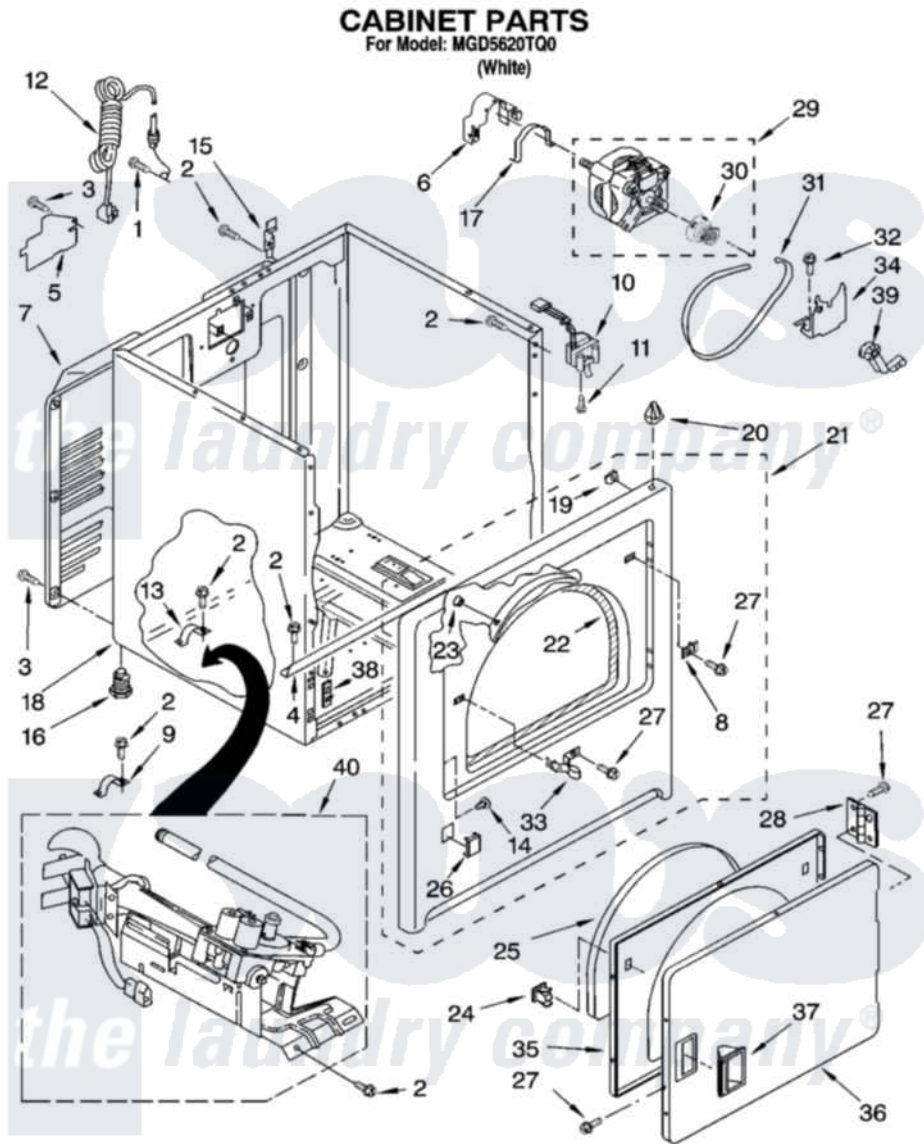

# Maytag MGD5620TQ0 02 - CABINET PARTS

W10117945

3

Maytag [Residential Maytag MGD5620TQ0 Dryer Parts](#) Parts Diagram 02 - CABINET PARTS  
Click on the part number to view part

Item	Original Part Number	Replaced By	Status	Part Description
1	697776	<a href="#">4331106</a>		Screw, No.10-32 X 7/16
2	343641	<a href="#">681414</a>		Screw, 10AB X 1/2
3	<a href="#">693995</a>			Screw, Hex Head
4	<a href="#">8541400</a>			Bracket, Cabinet
5	<a href="#">3396795</a>			Cover, Terminal Block
6	<a href="#">3404162</a>			Clamp, Motor
7	3396805	<a href="#">280043</a>		Panel-Rear
8	<a href="#">3403630</a>			Plug, Strike Hole
9	<a href="#">3980175</a>			Clamp, Elbow
10	<a href="#">3406107</a>			Door Switch Assembly
11	697773	<a href="#">3395530</a>		Screw
12	344020	<a href="#">3401402</a>		Cord, Power
13	<a href="#">341029</a>			Clamp, Pipe Door Spring
14	<a href="#">3404413</a>			Plug, Hinge Hole
15	<a href="#">8066217</a>			Hinge, Top
16	3392100	<a href="#">49621</a>		Feet-Leveling