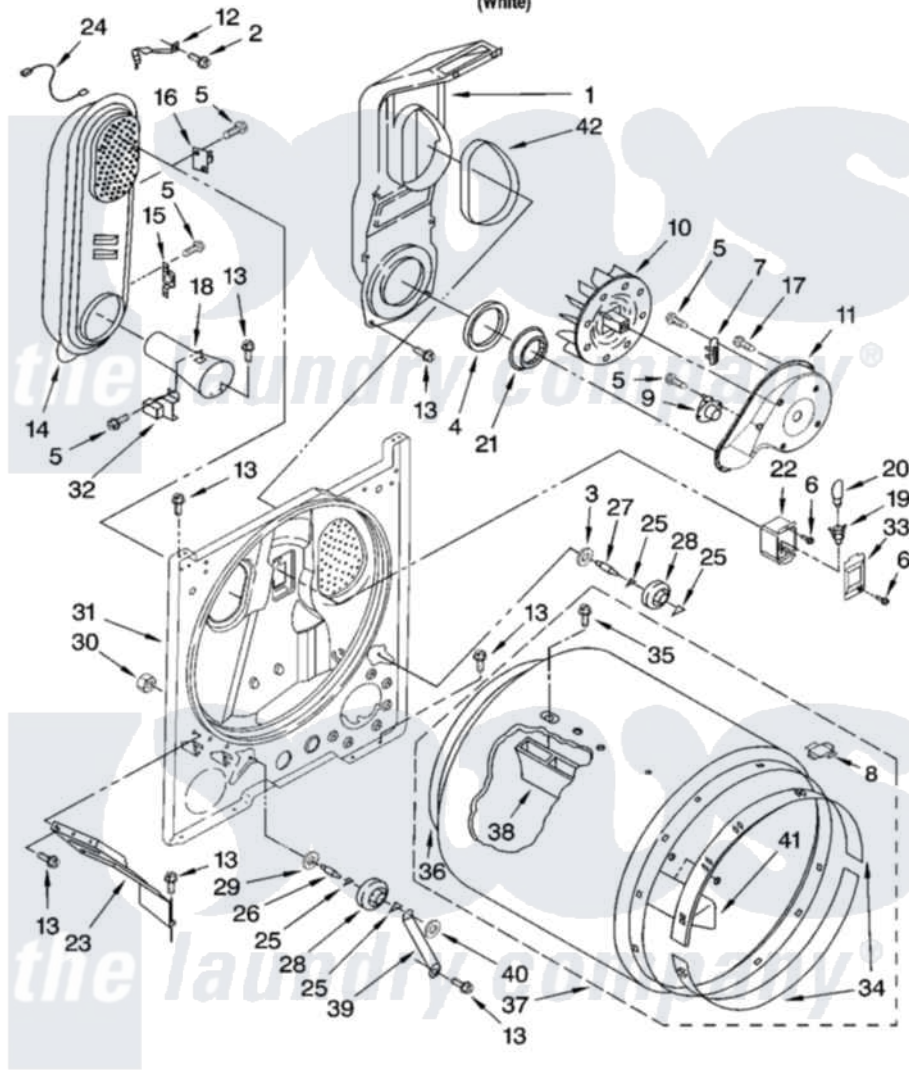

## BULKHEAD PARTS

For Model: MGD5620TQ0  
(White)

W10117945

5

Maytag [Residential Maytag MGD5620TQ0 Dryer Parts](#) Parts Diagram 03 - BULKHEAD PARTS

[Click on the part number to view part](#)

Item	Original Part Number	Replaced By	Status	Part Description
1	<a href="#">348368</a>			Lint Chute Assembly
2	<a href="#">489463</a>			Screw, 8-18 X 1/16
3	<a href="#">3388703</a>			Washer, Support
4	<a href="#">347139</a>			Seal, Lint Chute
5	<a href="#">90767</a>			Screw, 8A X 3/8 HeX Washer Head Tapping
6	487909	<a href="#">488729</a>		Screw
7	<a href="#">3392519</a>			Thermal Limiter
8	<a href="#">8066086</a>			Plug, Drum Hole
9	<a href="#">3387134</a>			Thermostat, Internal-Bias
10	<a href="#">694089</a>			Wheel, Blower
11	<a href="#">8577230</a>			Housing, Blower
12	3398161			CLIP
13	343641	<a href="#">681414</a>		Screw, 10AB X 1/2
14	8530285	<a href="#">279980</a>		Box
15	<a href="#">3403140</a>			Thermostat, High-Limit 205F
16	3977394	<a href="#">279769</a>		Cutoff-Tml