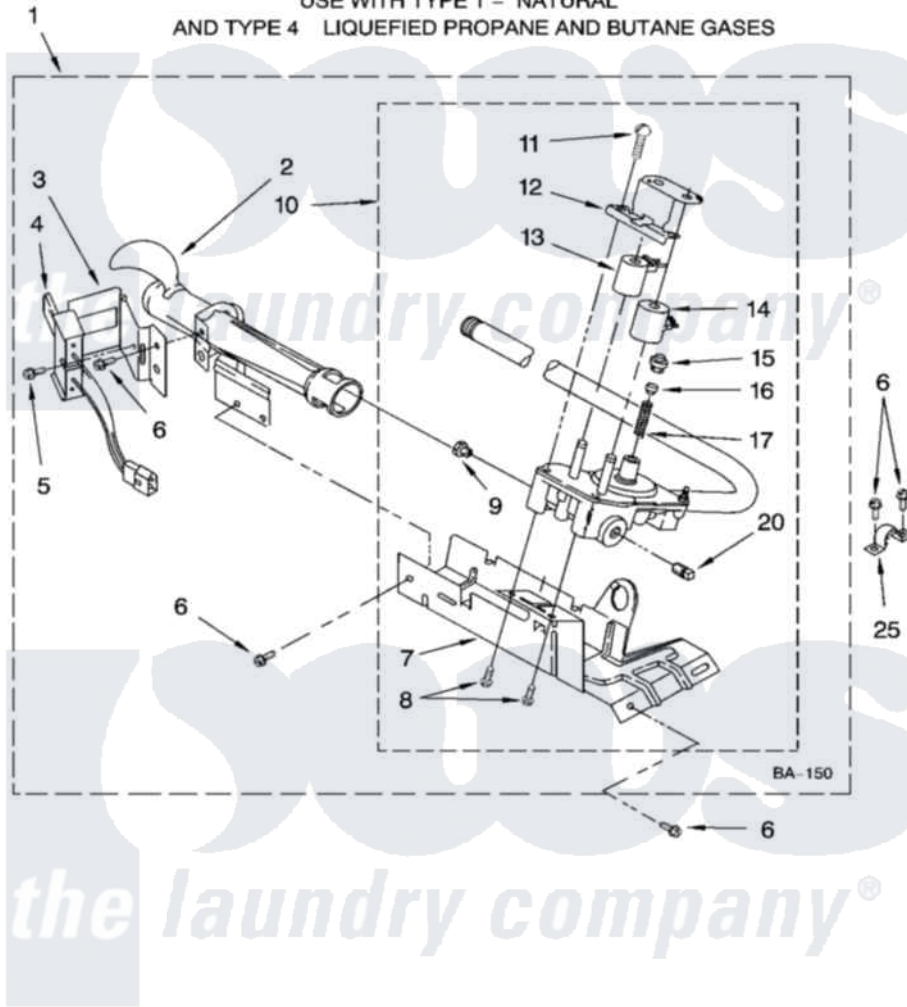

**Maytag MGD5620TQ0 04 - 8318272 BURNER ASSEMBLY, OPTIONAL PARTS (NOT INCLUDED)**

**8318272 BURNER ASSEMBLY**

For Model: MGD5620TQ0  
(White)

USE WITH TYPE 1 - NATURAL  
AND TYPE 4 LIQUEFIED PROPANE AND BUTANE GASES

W10117945

7

Maytag Residential Maytag MGD5620TQ0 Dryer Parts Parts Diagram 04 - 8318272 BURNER ASSEMBLY, OPTIONAL PARTS (NOT INCLUDED)

Click on the part number to view part

Item	Original Part Number	Replaced By	Status	Part Description
1	8318272	<a href="#">W10465748</a>		Burner-Gas
2	688617	<a href="#">693140</a>		Burner
3	<a href="#">694298</a>			Bracket, Ignitor
4	686590	<a href="#">279311</a>		Ignitor
5	<a href="#">3393909</a>			Screw, 8-32 X 7/8
6	343641	<a href="#">681414</a>		Screw, 10AB X 1/2
7	693986			Base, Burner
8	<a href="#">3387057</a>			Screw, 10-16 X 1/2 Orifice, Burner
9	<a href="#">234826</a>			Orifice, Burner Type 1
"	<a href="#">229742</a>			Orifice, Burner
"	<a href="#">234868</a>			Orifice, Burner
10	8318277	<a href="#">W10337269</a>		Valve-Gas
11	<a href="#">694421</a>			Screw, Bracket Mounting
12	<a href="#">694538</a>			Bracket, Shunt