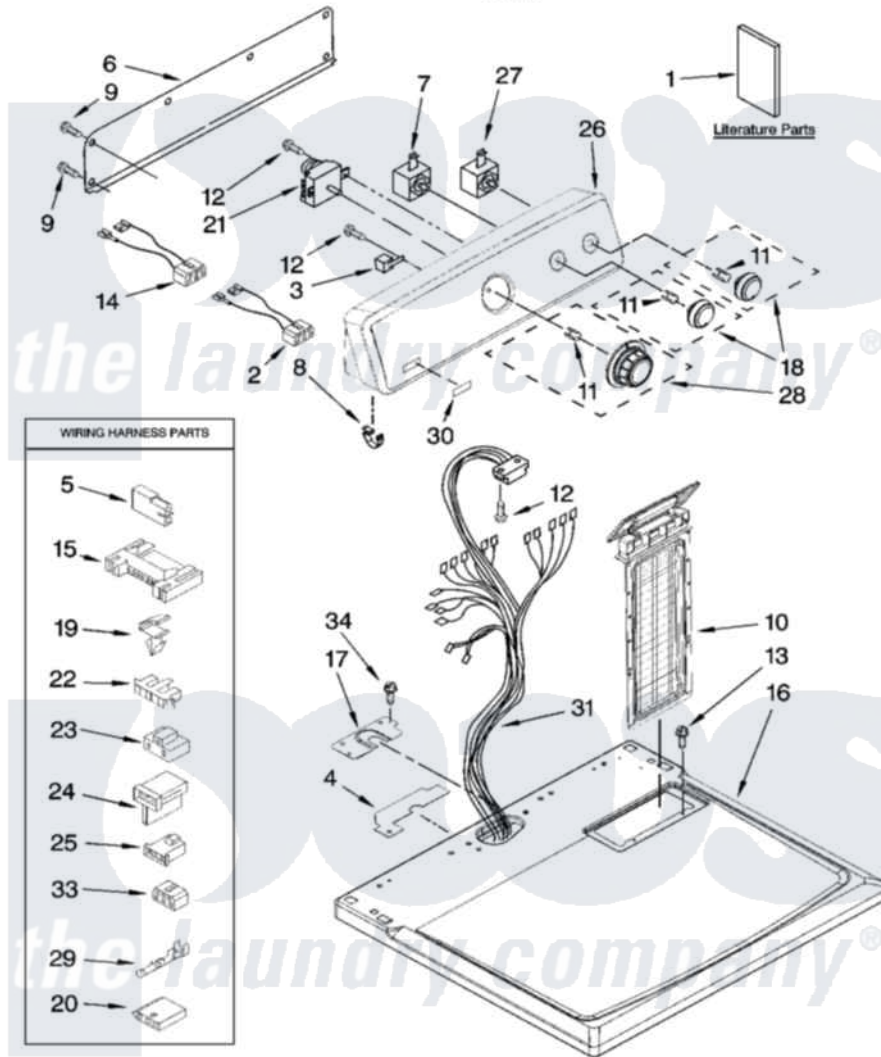

## TOP AND CONSOLE PARTS

For Model: MGD5620TQ1  
(White)

29" GAS DRYER

7-07 Litho in U.S.A.(LT)

1

Part No. W10154086 Rev. A

Maytag Residential Maytag MGD5620TQ1 Dryer Parts Parts Diagram 01 - TOP AND CONSOLE PARTS

[Click on the part number to view part](#)

Item	Original Part Number	Replaced By	Status	Part Description
1	W10088775		Not Available	Use & Care Guide
"	<a href="#">63001221</a>			Shelf
"	W10089170		Not Available	Sheet, Cycle Feature
2	<a href="#">W10113080</a>			Wire, Jumper
3	<a href="#">694419</a>			Mini-Buzzer
4	<a href="#">W10112603</a>			Seal, Harness
5	<a href="#">717252</a>			Receptacle, Terminal
6	<a href="#">W10112577</a>			Panel, Rear Console
7	<a href="#">3399639</a>			Switch, Rotary Temperature
8	<a href="#">8312709</a>			Clip-Console
9	<a href="#">693995</a>			Screw, Hex Head
10	<a href="#">8565972</a>			Screen, Lint
11	<a href="#">8536939</a>			Clip, Knob
12	8533971	<a href="#">90767</a>		Screw, 8A X 3/8 HeX Washer Head Tapping
13	688983	<a href="#">487240</a>		Screw, For Mtg. Service Capacitor

14	<a href="#">W10110861</a>		Wire, Jumper
15	<a href="#">3395683</a>		Receptacle, Multi-Terminal
16	W10112597	<a href="#">W10112599</a>	Top
17	<a href="#">W10112578</a>		Harness, Bracket
18	<a href="#">W10110029</a>		Knob, Control
19	<a href="#">3394427</a>		Clip-Harness
20	<a href="#">3936144</a>		Do-It-Yourself Repair Manuals
21	<a href="#">8299765</a>		Timer Assembly
22	<a href="#">3397269</a>		Connector, Timer
23	<a href="#">3401144</a>		Connector
24	<a href="#">3403499</a>		Connector, 2-Position
25	<a href="#">3403498</a>		Connector, 3-Position
26	W10086705	<a href="#">W10142666</a>	Console
27	<a href="#">W10117655</a>		Switch, Push-To-Start
28	<a href="#">W10110030</a>		Timer Knob Assembly
29	<a href="#">94614</a>		Terminal
30	W10112569	<a href="#">W10203949</a>	Medallion
31	<a href="#">W10110992</a>		Harness, Wiring
33	<a href="#">3347243</a>		Block, Disconnect
34	337686	Not Available	SCREW, 8-18 X .500